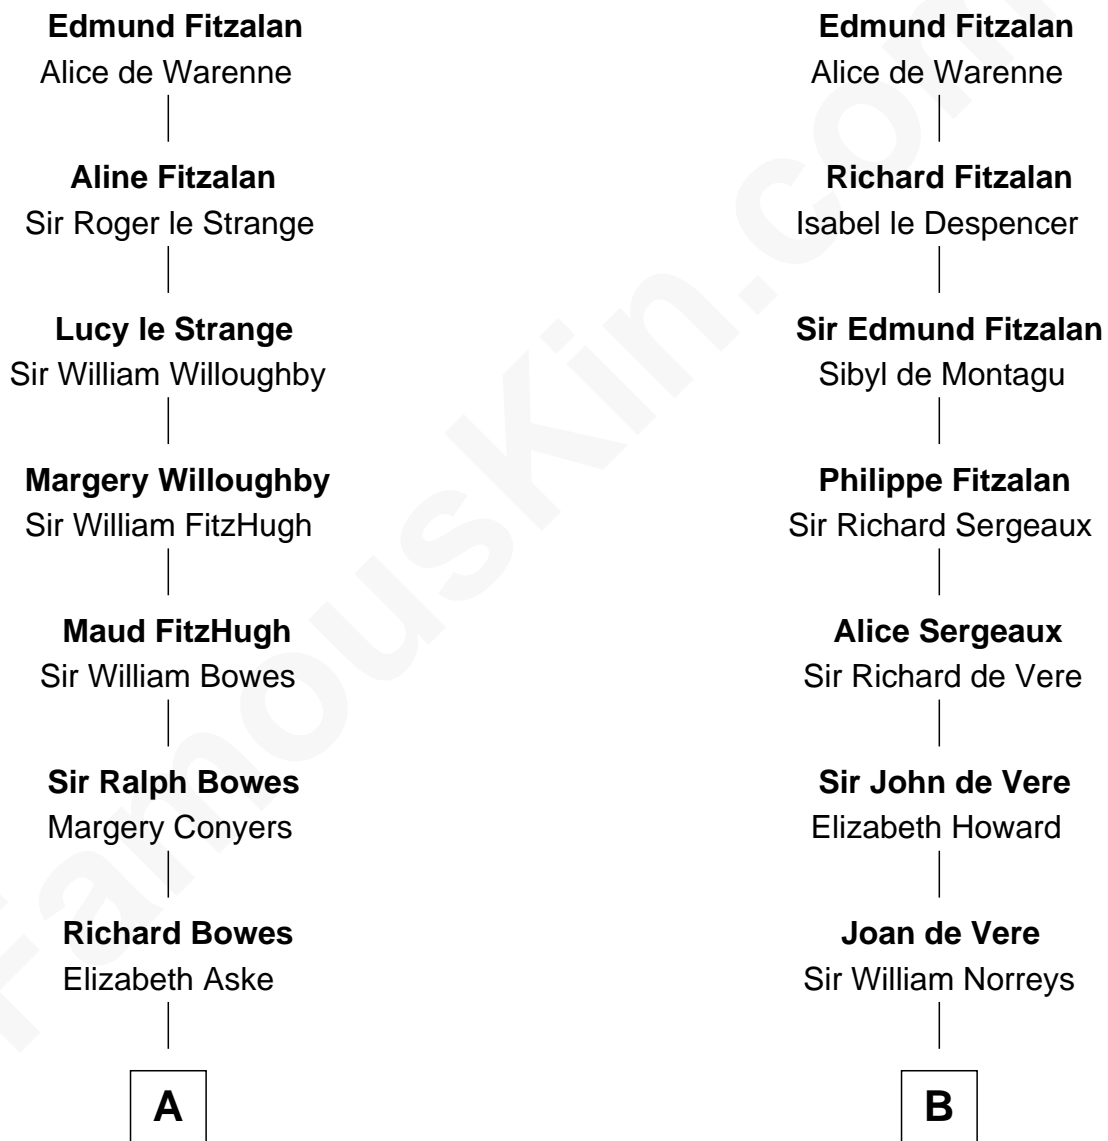

# FamousKin.com Relationship Chart of

**Prince William**

*Prince of Wales*

16th cousin 4 times removed of

**Samuel Howard**

*Boston Tea Party Participant*

**Richard Fitzalan**

Alice de Saluzzo

**C**

**Elizabeth Bowes-Lyon**

George VI, King of the United Kingdom

**Elizabeth II, Queen of the United Kingdom**

Prince Philip of Edinburgh

**Charles III, King of the United Kingdom**

Princess Diana Frances Spencer

**Prince William**

*Prince of Wales*