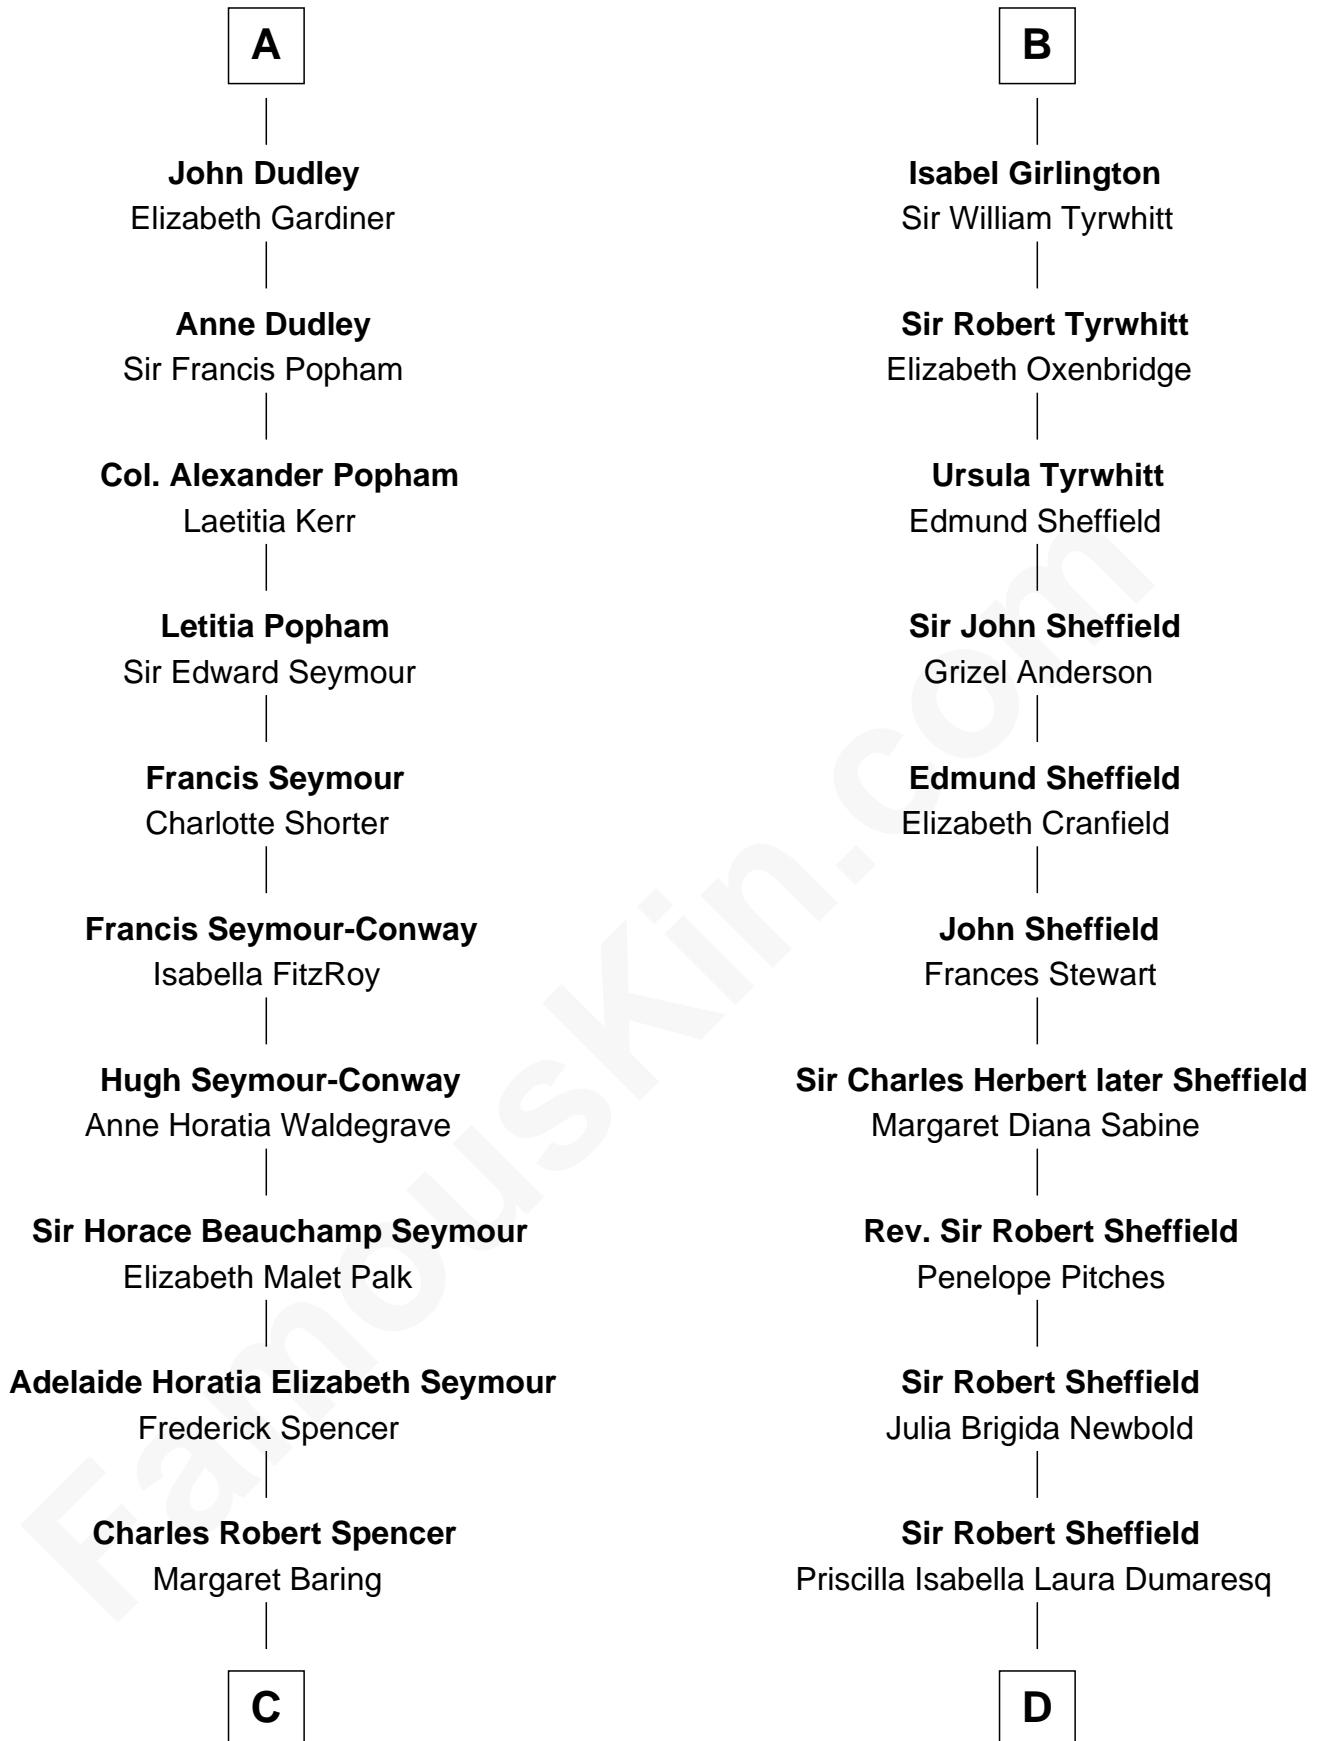

FamousKin.com Relationship Chart of

Prince William

Prince of Wales

20th cousin 1 time removed of

Cara Delevingne

Fashion Model and Movie Actress

C

Albert Edward John Spencer
Cynthia Elinor Beatrix Hamilton

Edward John Spencer
Frances Ruth Burke Roche

Princess Diana Frances Spencer
Charles III, King of the United Kingdom

Prince William
Prince of Wales

D

Sir Berkeley Digby George Sheffield
Julia Mary de Tuyll van Serooskerken