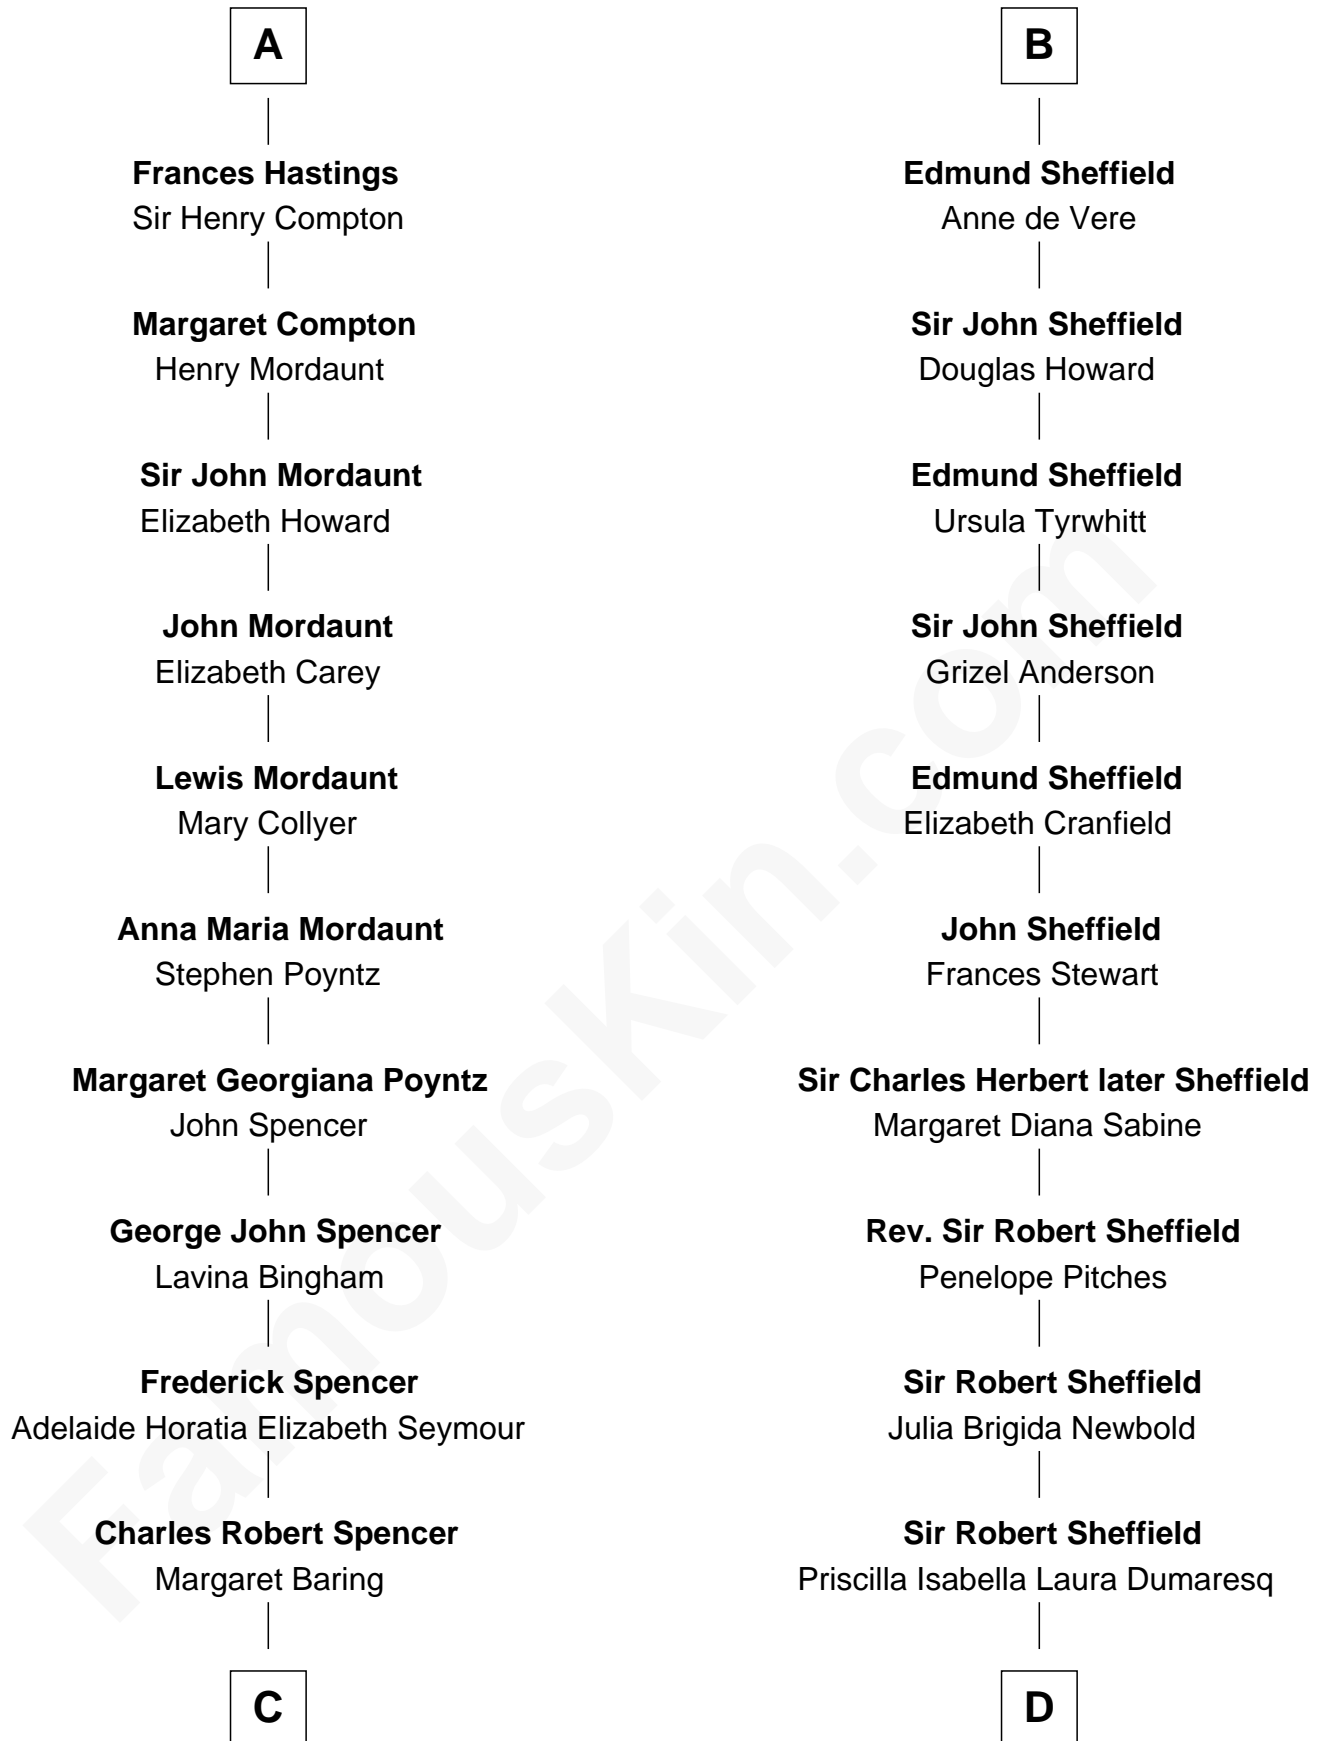

FamousKin.com Relationship Chart of

Prince William

Prince of Wales

20th cousin 1 time removed of

Cara Delevingne

Fashion Model and Movie Actress

Sir Henry de Percy

Eleanor de Arundel