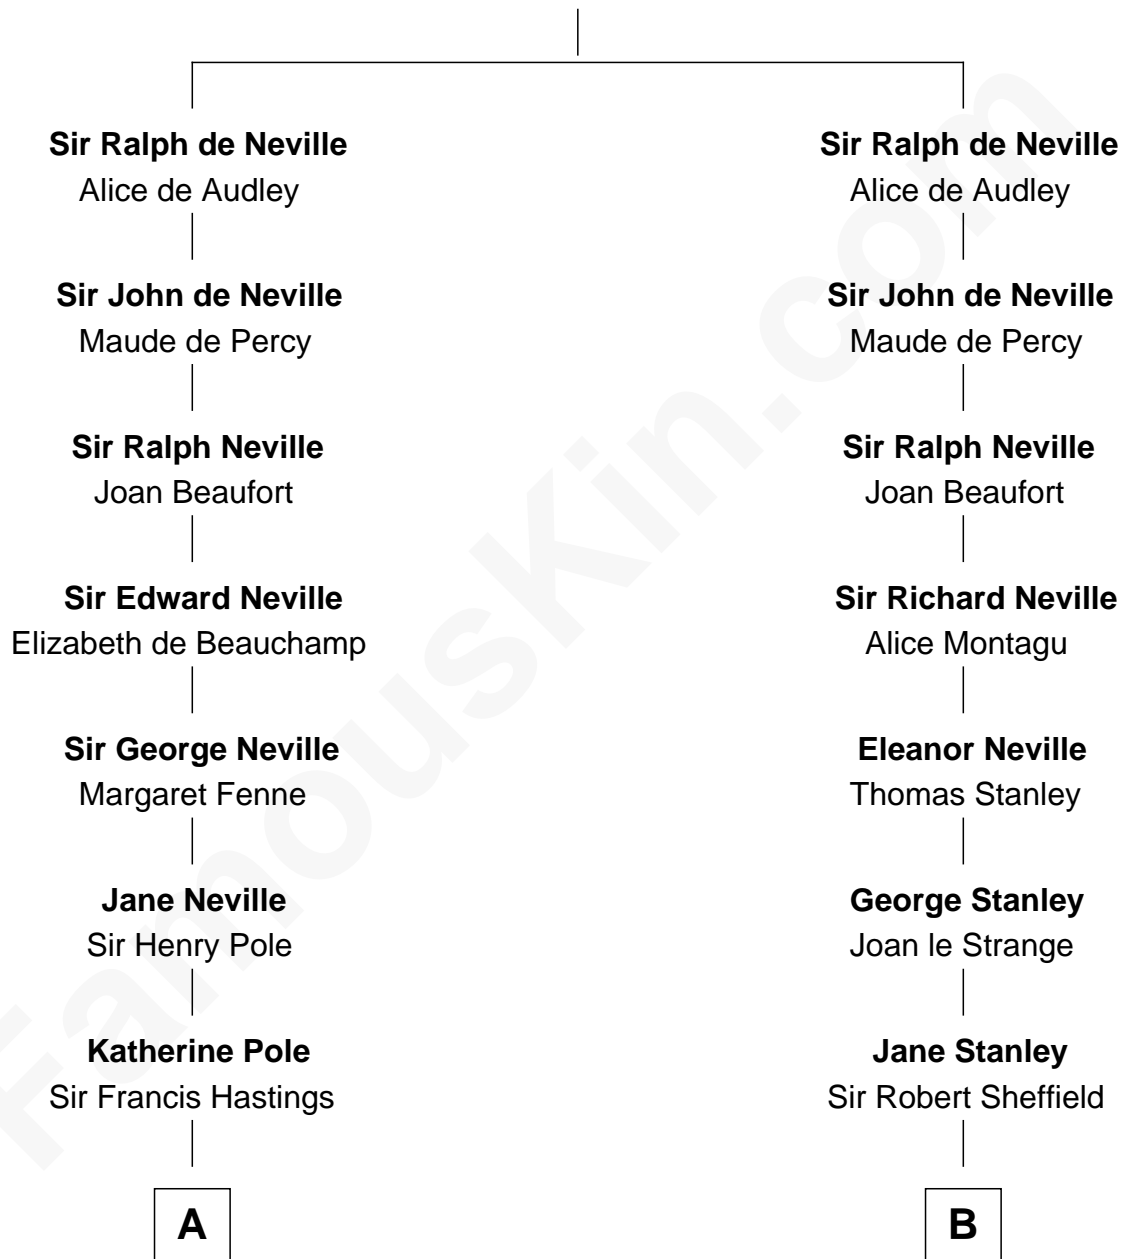

FamousKin.com Relationship Chart of

Prince William

Prince of Wales

20th cousin 1 time removed of

Cara Delevingne

Fashion Model and Movie Actress

Sir Ranulph de Neville

Euphemia de Clavering

C

Albert Edward John Spencer
Cynthia Elinor Beatrix Hamilton

Edward John Spencer
Frances Ruth Burke Roche

Princess Diana Frances Spencer
Charles III, King of the United Kingdom

Prince William
Prince of Wales