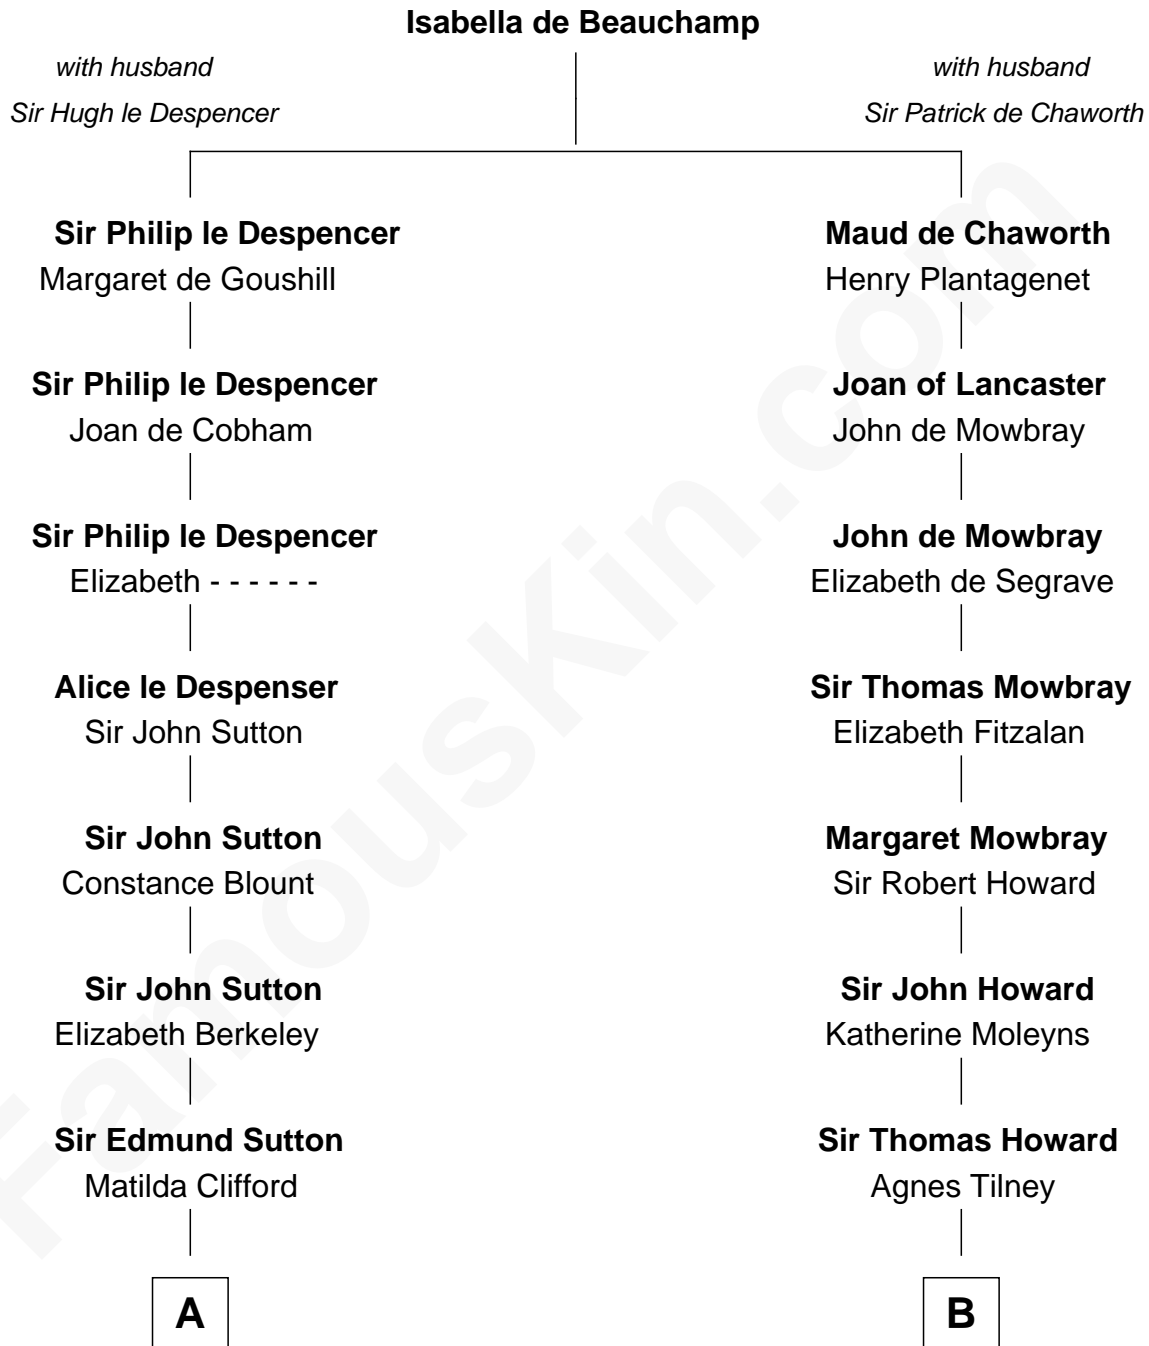

FamousKin.com Relationship Chart of

Prince William

Prince of Wales

21st cousin of

Cara Delevingne

Fashion Model and Movie Actress

C

Charles Robert Spencer

Margaret Baring

Albert Edward John Spencer

Cynthia Elinor Beatrix Hamilton

Edward John Spencer

Frances Ruth Burke Roche

Princess Diana Frances Spencer

Charles III, King of the United Kingdom

Prince William