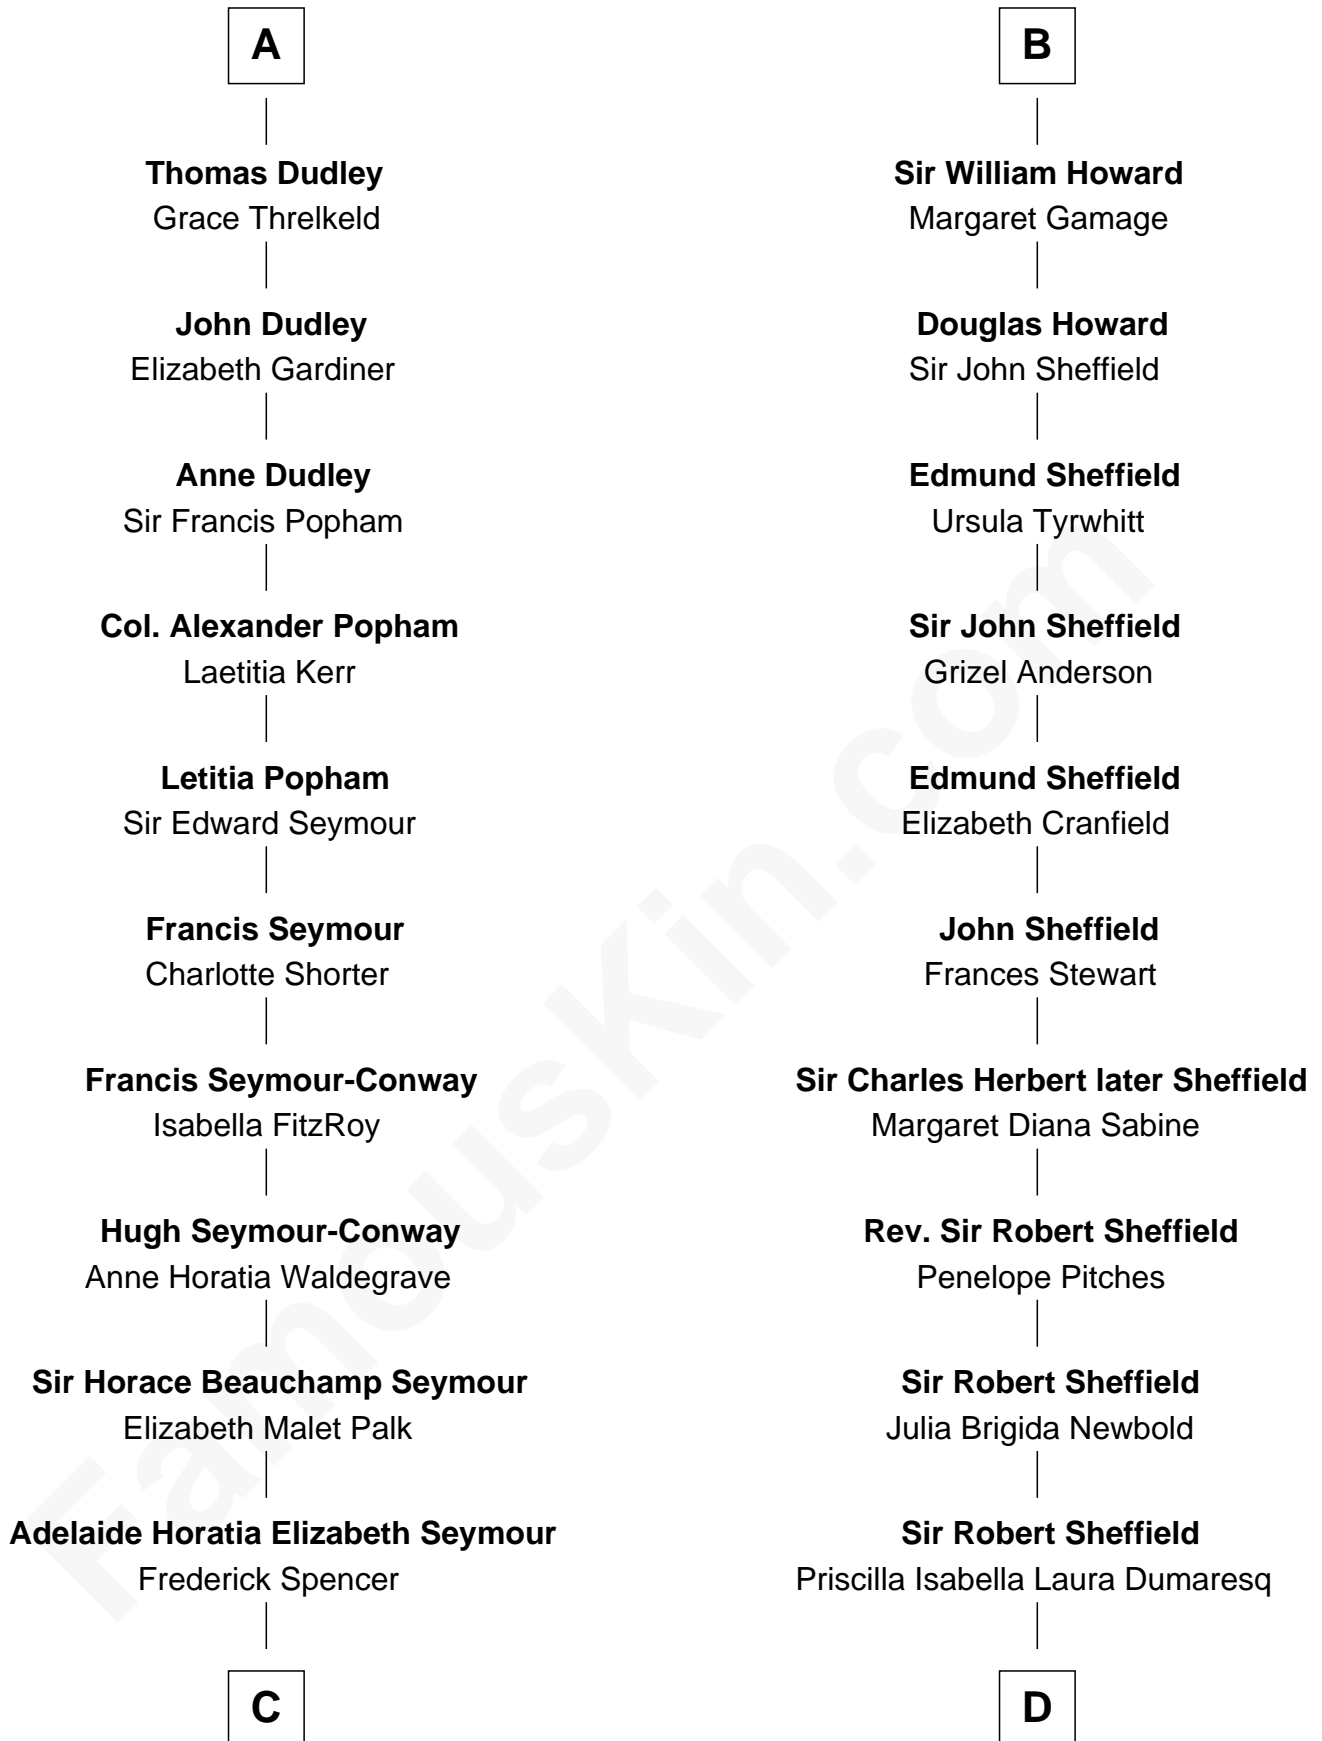

FamousKin.com Relationship Chart of

Prince William

Prince of Wales

21st cousin of

Cara Delevingne

Fashion Model and Movie Actress

C

Charles Robert Spencer

Margaret Baring

Albert Edward John Spencer

Cynthia Elinor Beatrix Hamilton

Edward John Spencer

Frances Ruth Burke Roche

Princess Diana Frances Spencer

Charles III, King of the United Kingdom

Prince William