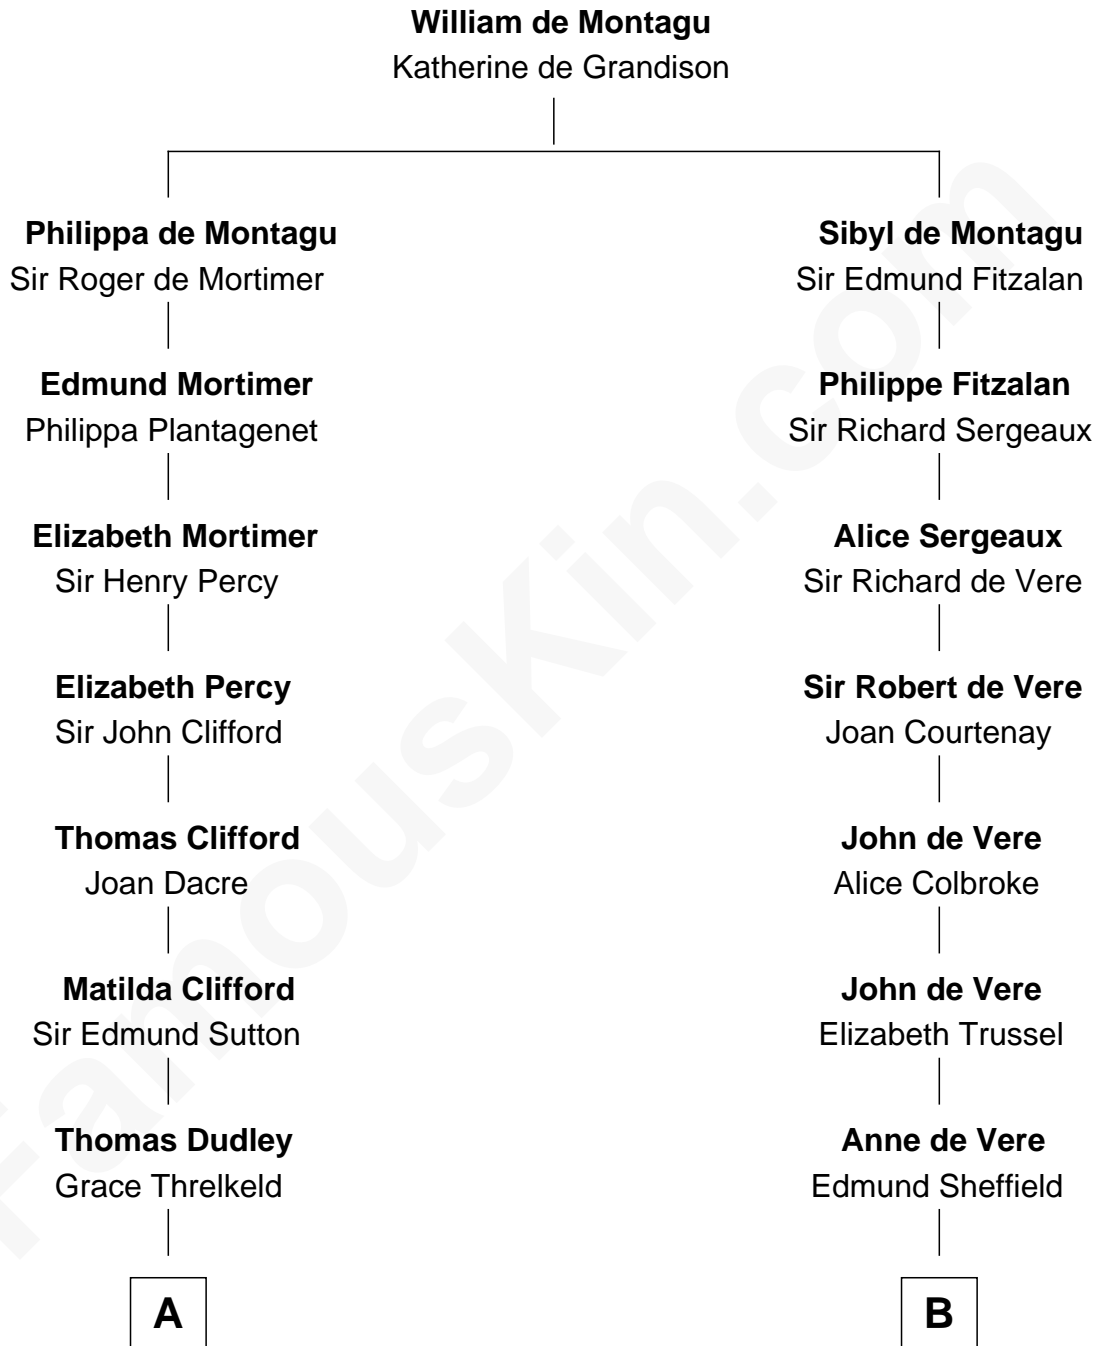

FamousKin.com Relationship Chart of

Prince William

Prince of Wales

20th cousin of

Cara Delevingne

Fashion Model and Movie Actress

C

Albert Edward John Spencer
Cynthia Elinor Beatrix Hamilton

Edward John Spencer
Frances Ruth Burke Roche

Princess Diana Frances Spencer
Charles III, King of the United Kingdom

Prince William
Prince of Wales

D

John Vincent Sheffield
Anne Margaret Faudel-Phillips

Jane Armyne Sheffield
Sir Jocelyn Edward Greville Stevens