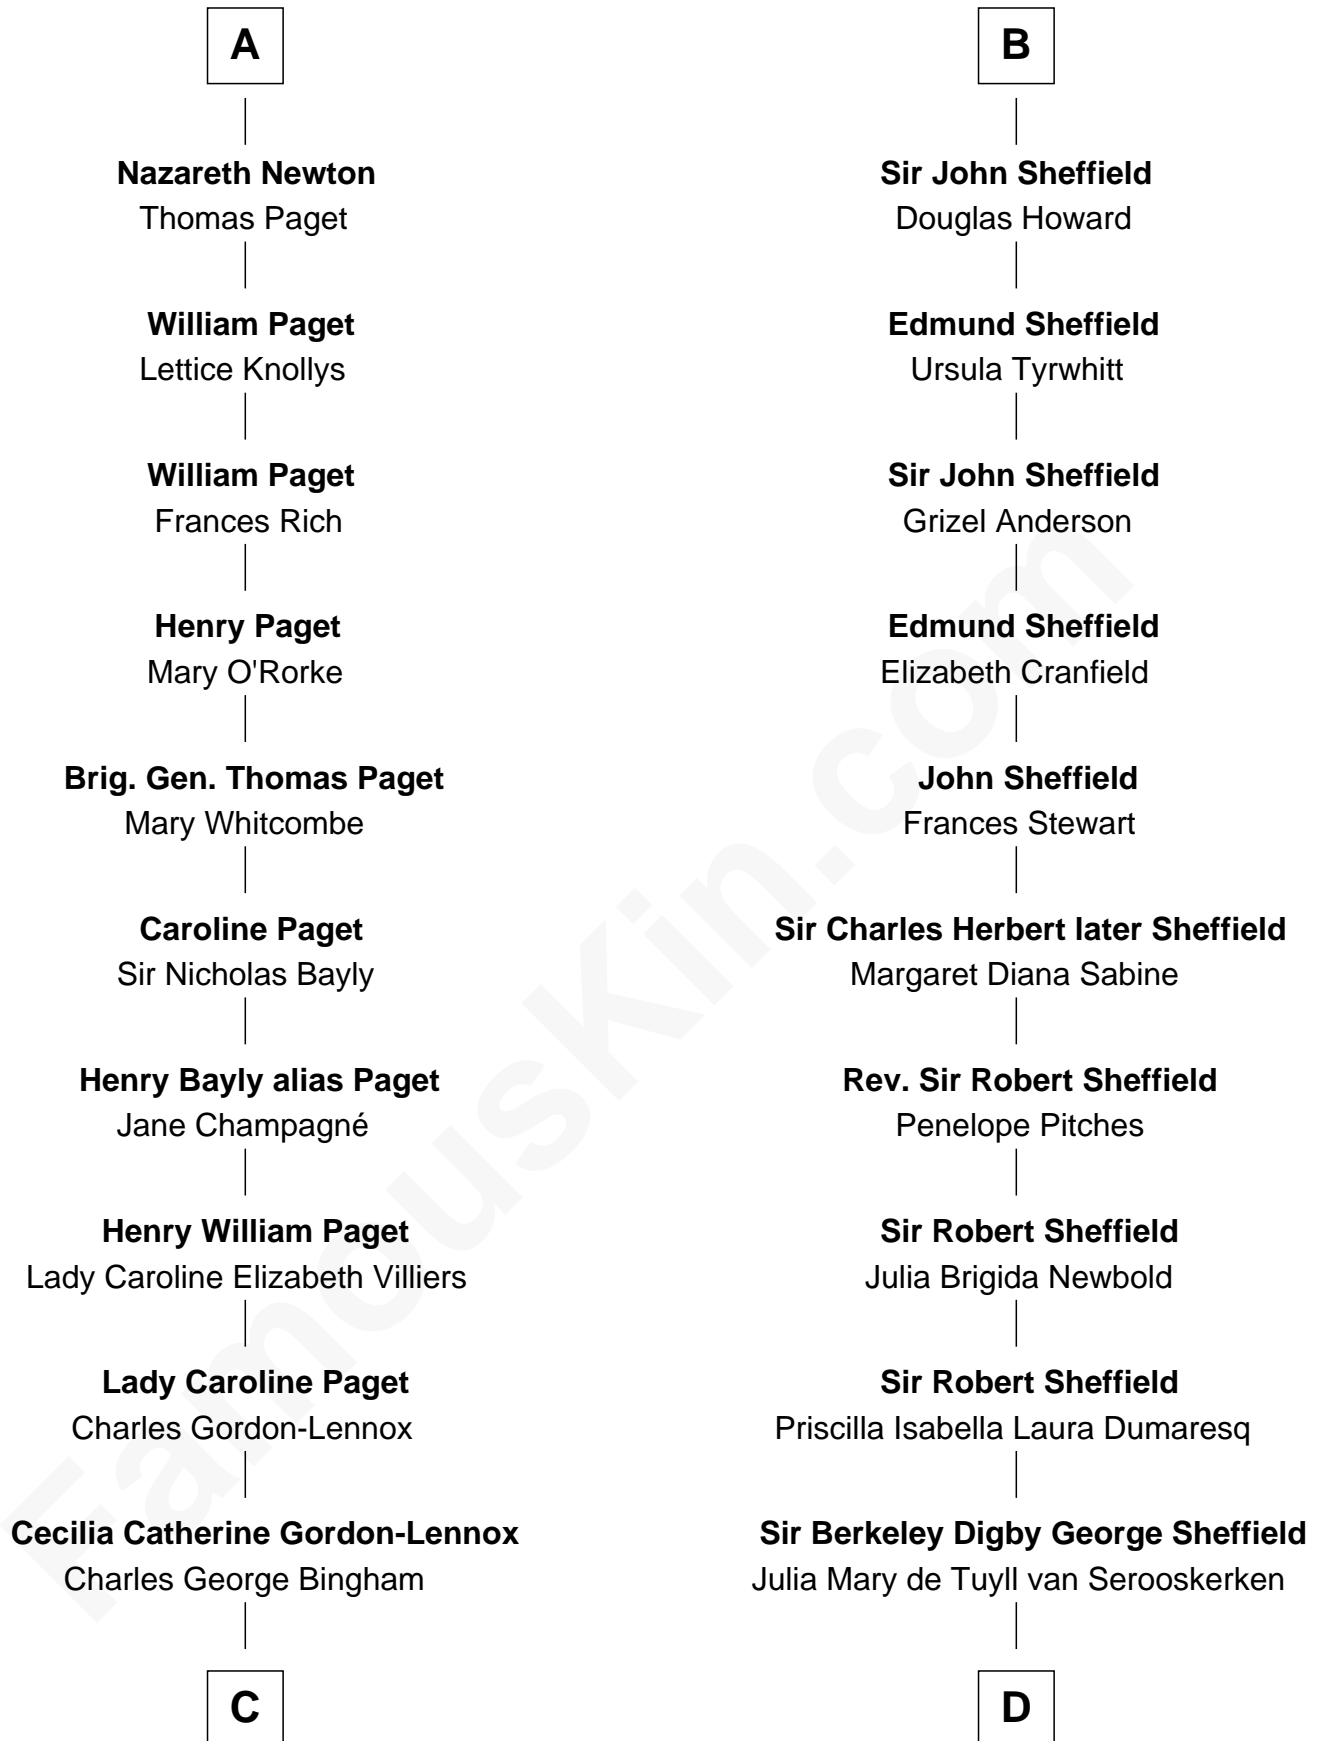

FamousKin.com Relationship Chart of

Prince William

Prince of Wales

20th cousin 1 time removed of

Cara Delevingne

Fashion Model and Movie Actress

Sir Hugh de Courtenay

Agnes de St. John

C

Rosalind Cecilia Caroline Bingham

James Albert Edward Hamilton

Cynthia Elinor Beatrix Hamilton

Albert Edward John Spencer

Edward John Spencer

Frances Ruth Burke Roche

Princess Diana Frances Spencer

Charles III, King of the United Kingdom

Prince William

Prince of Wales

D

John Vincent Sheffield

Anne Margaret Faudel-Phillips

Jane Armyne Sheffield

Sir Jocelyn Edward Greville Stevens