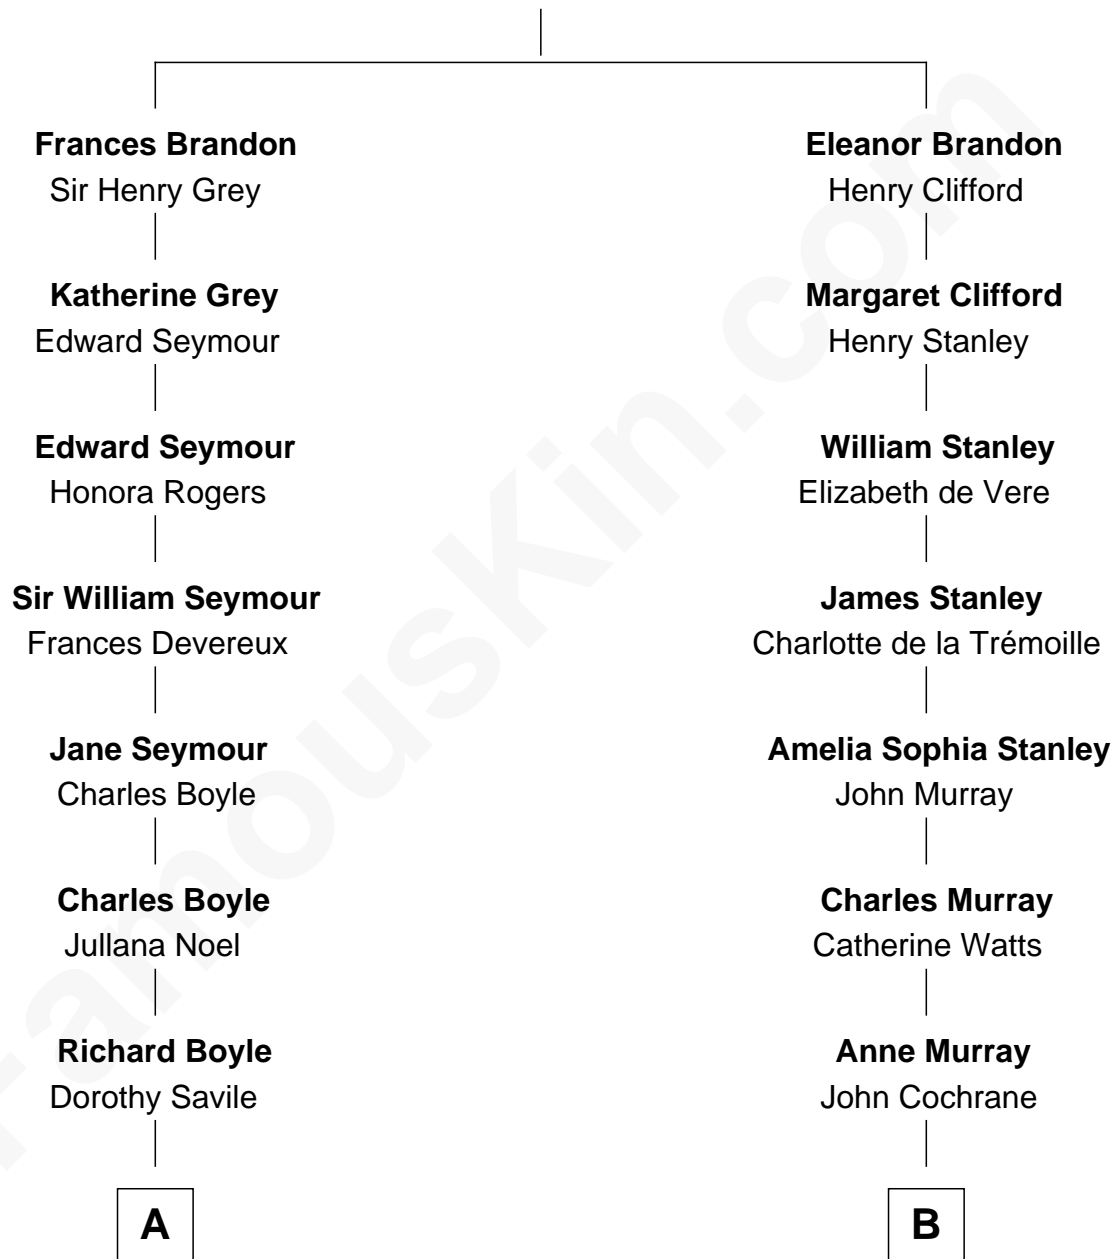

FamousKin.com Relationship Chart of

Prince William

Prince of Wales

15th cousin 1 time removed of

Cara Delevingne

Fashion Model and Movie Actress

Sir Charles Brandon

Mary Tudor

A

Charlotte Elizabeth Boyle

Sir William Cavendish

Dorothy Cavendish

William Henry Bentinck

Charles Augustus Cavendish-Bentinck

Anne Wellesley

Rev. Charles William Cavendish-Bentinck

Caroline Louisa Burnaby

Cecilia Nina Cavendish-Bentinck

Claude George Bowes-Lyon

Elizabeth Bowes-Lyon

George VI, King of the United Kingdom

Elizabeth II, Queen of the United Kingdom

Prince Philip of Edinburgh