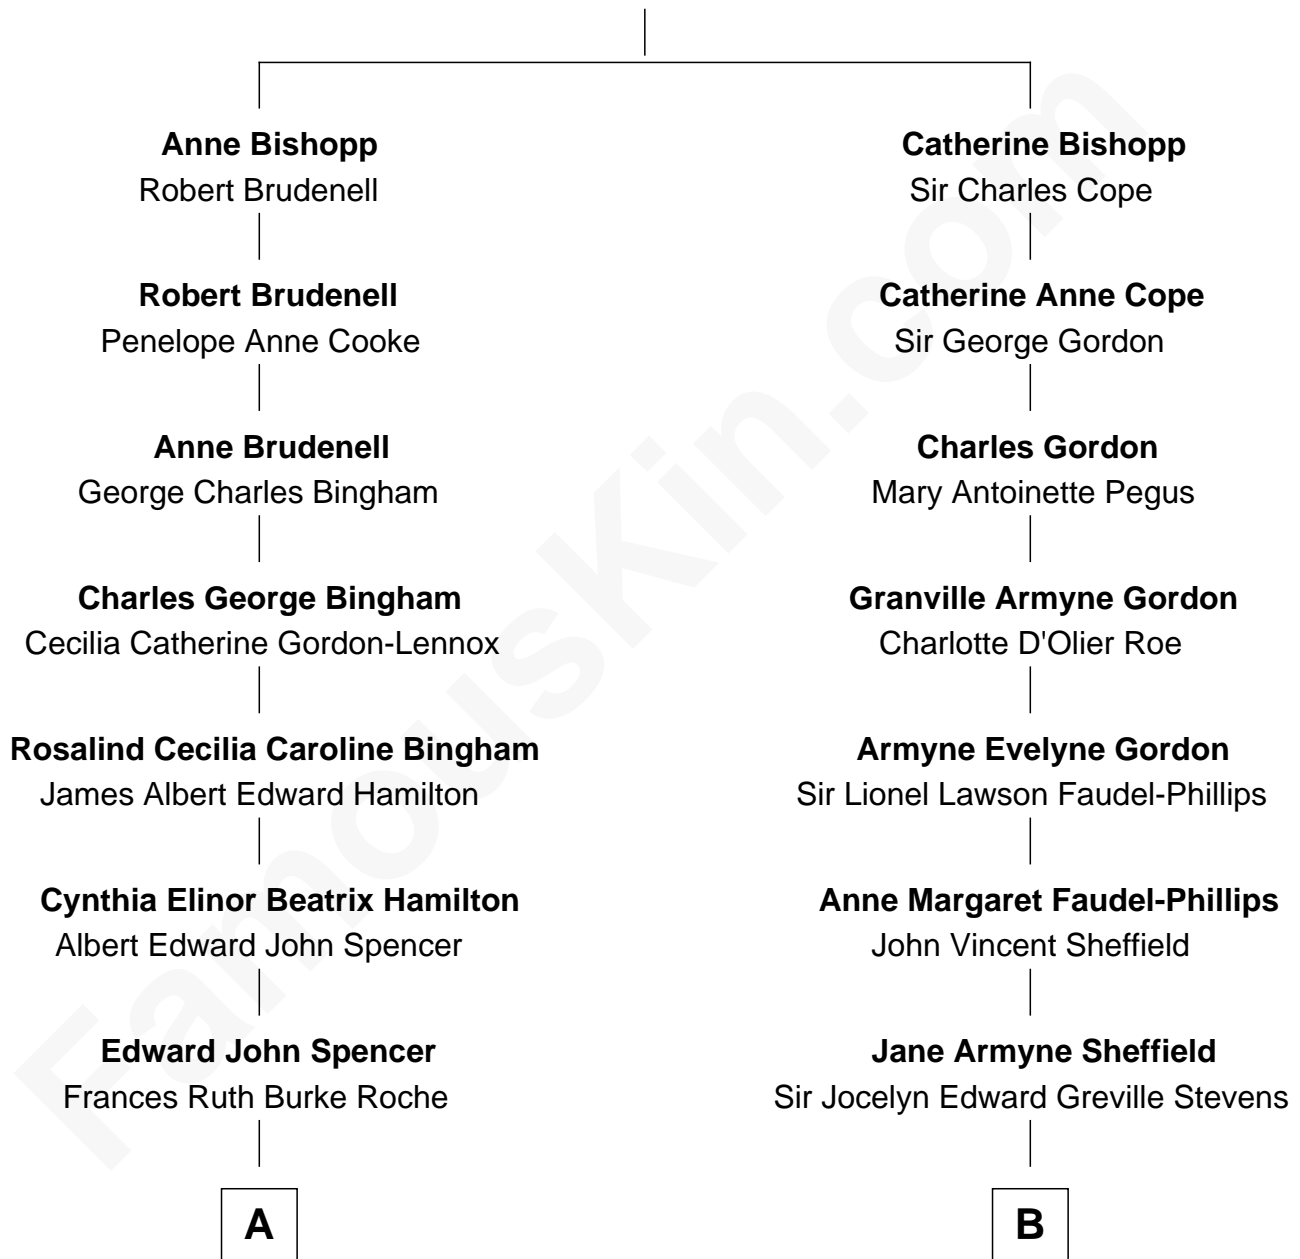

FamousKin.com Relationship Chart of

Prince William

Prince of Wales

8th cousin of

Cara Delevingne

Fashion Model and Movie Actress

Sir Cecil Bishopp

Anne Boscawen

A

Princess Diana Frances Spencer
Charles III, King of the United Kingdom

Prince William
Prince of Wales

B

Pandora Anne Stevens
Charles Hamar Delevingne

Cara Delevingne
Model and Actress

FamousKin.com