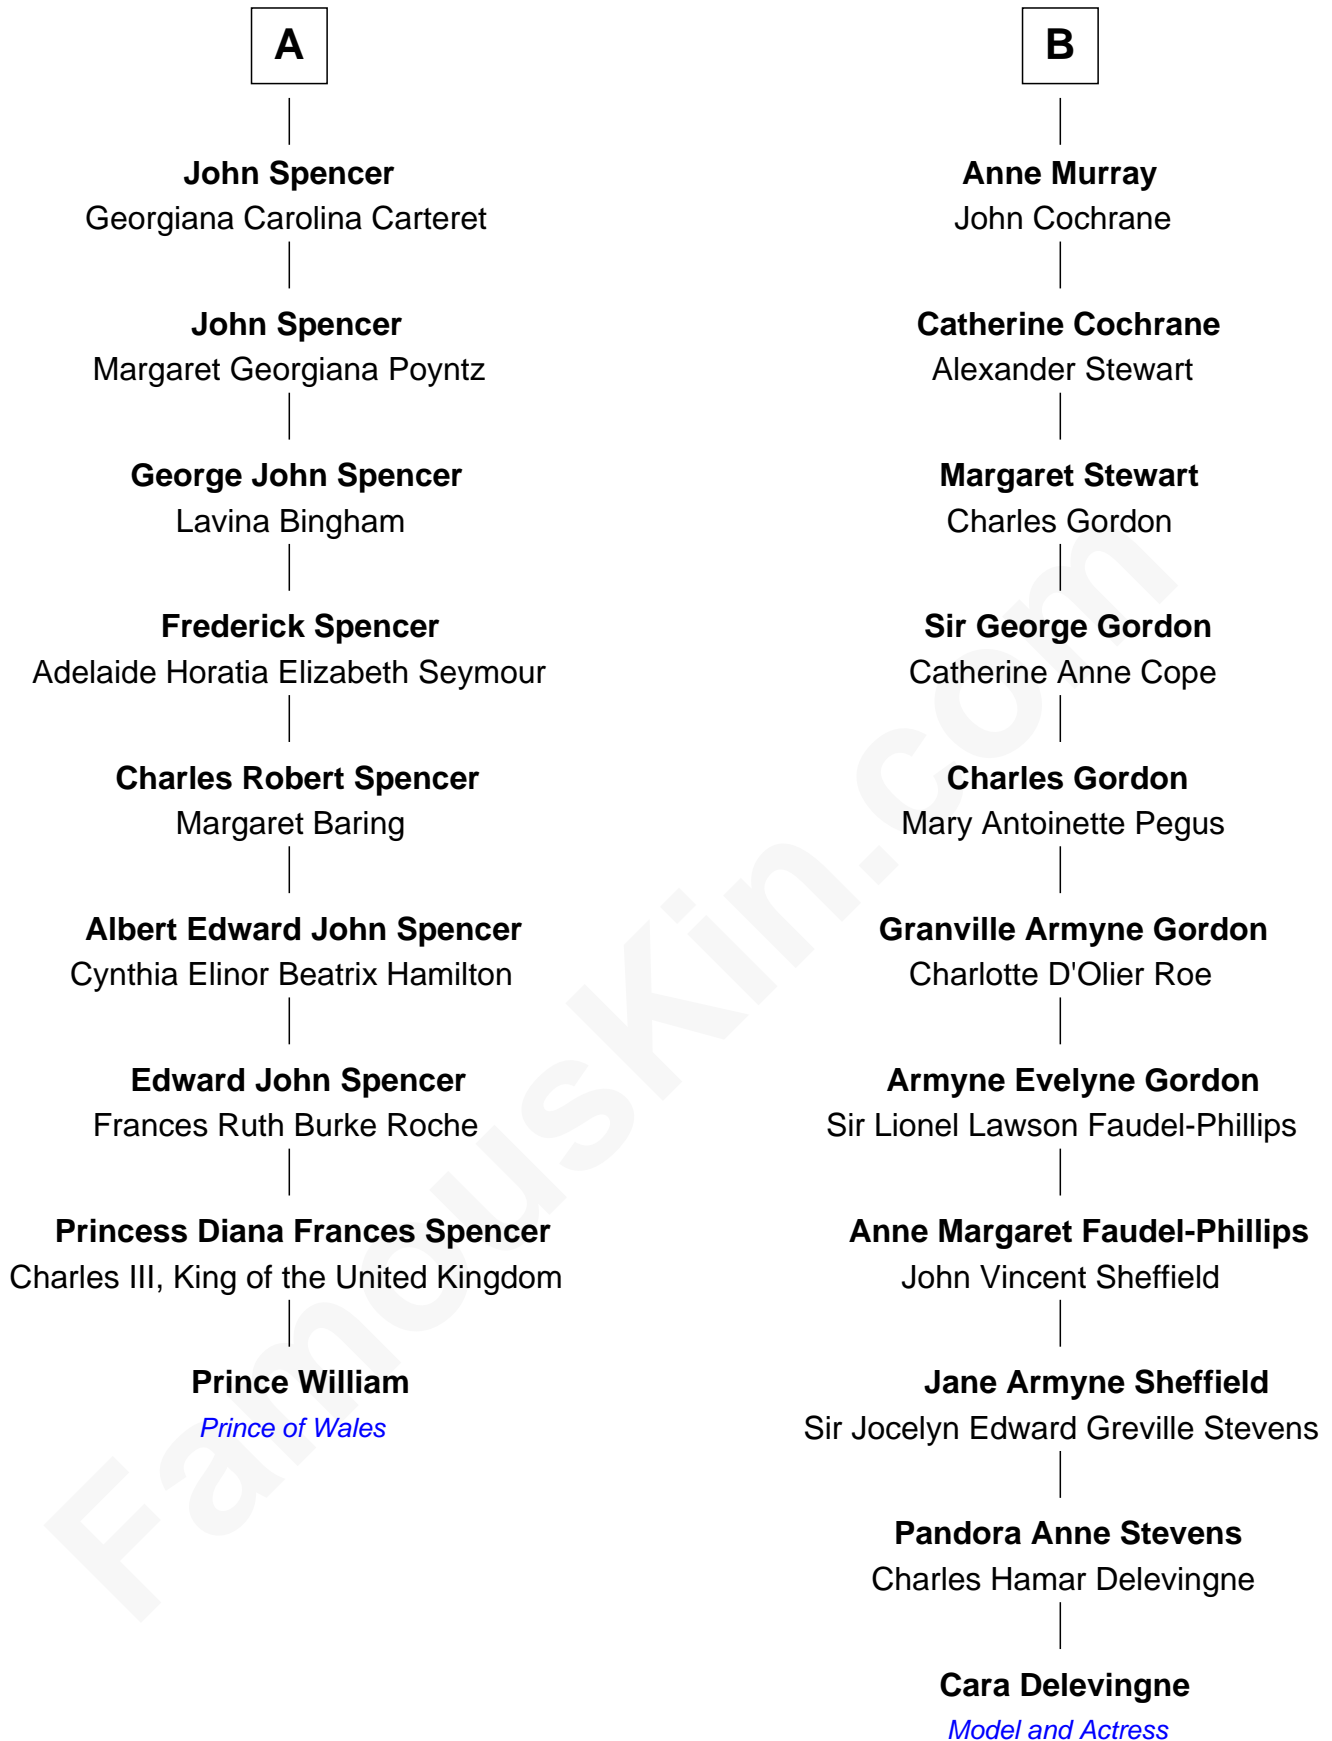

FamousKin.com Relationship Chart of

Prince William

Prince of Wales

15th cousin 2 times removed of

Cara Delevingne

Fashion Model and Movie Actress

Henry Algernon Percy

Catherine Spencer

Sir Thomas Percy

Eleanor Harbottle

Henry Percy

Katherine Neville

Henry Percy

Dorothy Devereux

Dorothy Percy

Robert Sydney

Dorothy Sydney

Henry Spencer

Sir Robert Spencer

Ann Digby

Sir Charles Spencer

Anne Churchill

A

Margaret Percy

Charlotte de la Trémoille

Amelia Sophia Stanley

John Murray

Charles Murray

Catherine Watts

B

William photo by [InSapphoWeTrust](#) (CC BY-SA 2.0)

Cara Delevingne photo by [Gage Skidmore](#) (CC BY-SA 2.0)