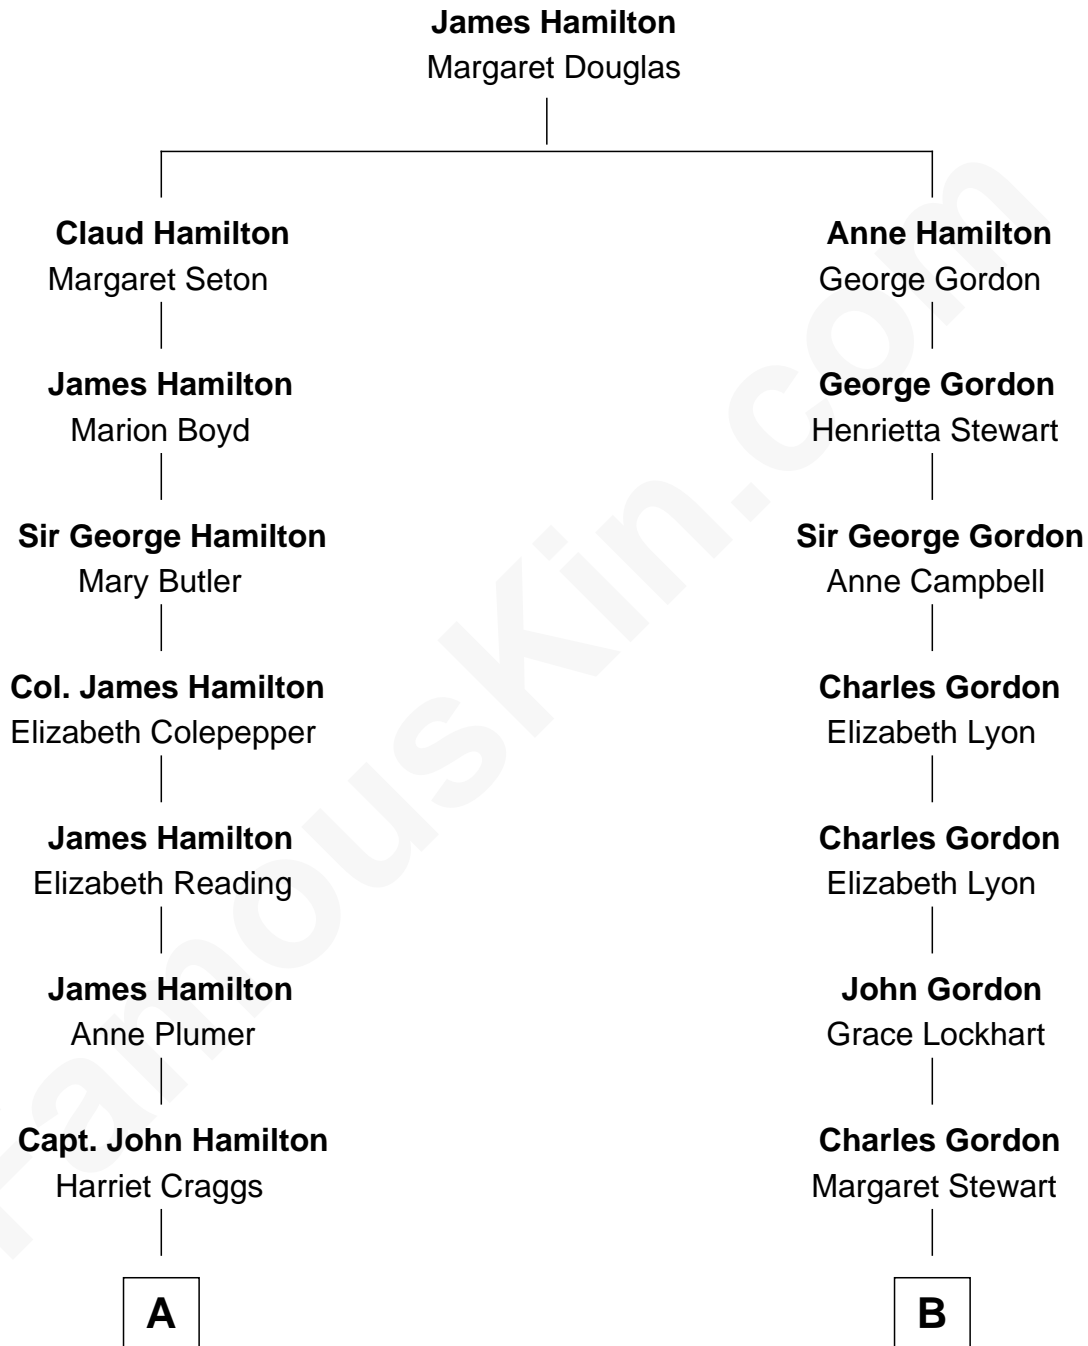

FamousKin.com Relationship Chart of

Prince William

Prince of Wales

14th cousin 1 time removed of

Cara Delevingne

Fashion Model and Movie Actress

A

John James Hamilton