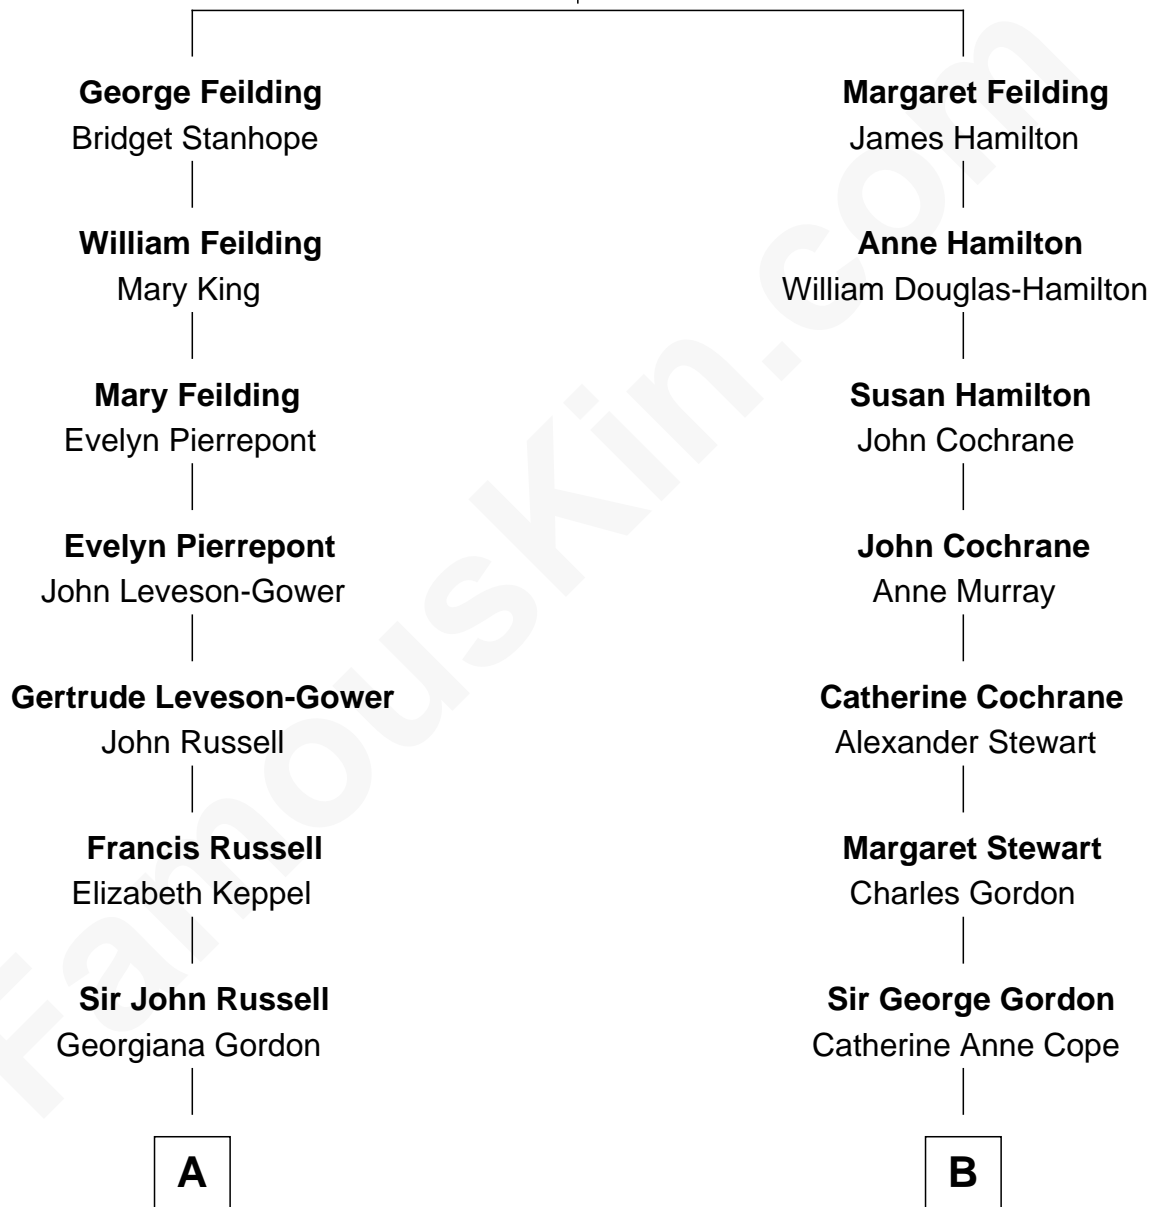

FamousKin.com Relationship Chart of

Prince William

Prince of Wales

13th cousin of

Cara Delevingne

Fashion Model and Movie Actress

William Feilding

Susan Villiers

A

Louisa Jane Russell

James Hamilton

James Hamilton

Mary Anna Curzon-Howe

James Albert Edward Hamilton

Rosalind Cecilia Caroline Bingham

Cynthia Elinor Beatrix Hamilton

Albert Edward John Spencer

Edward John Spencer

Frances Ruth Burke Roche

Princess Diana Frances Spencer

Charles III, King of the United Kingdom

Prince William

Prince of Wales

B