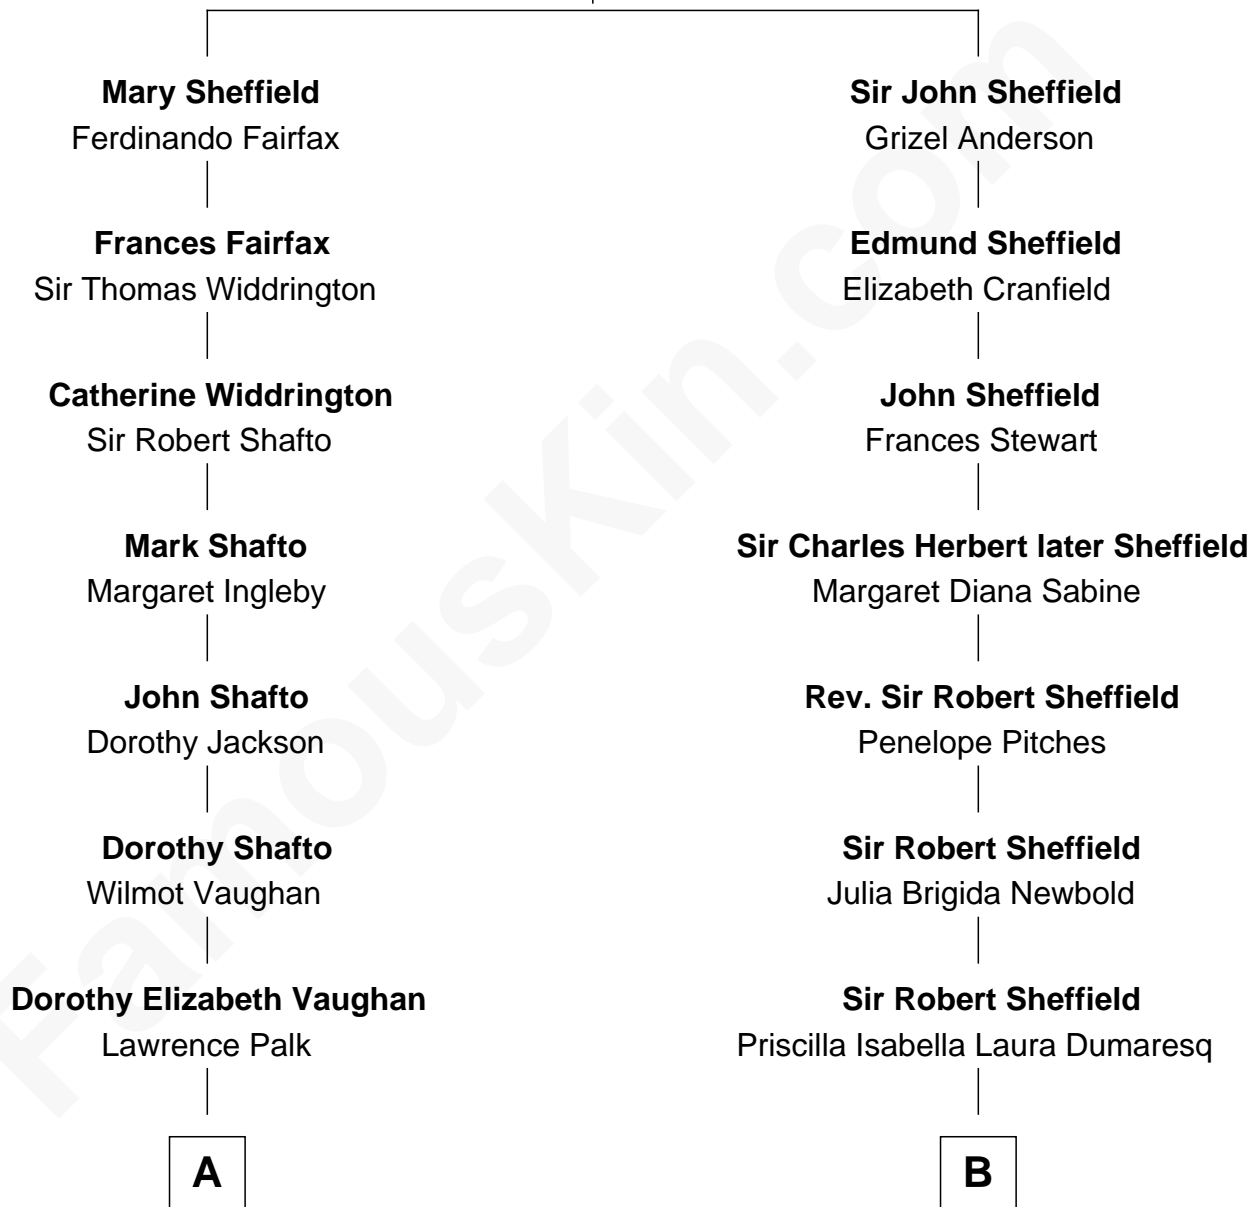

# FamousKin.com Relationship Chart of

**Prince William**

*Prince of Wales*

11th cousin 2 times removed of

**Cara Delevingne**

*Fashion Model and Movie Actress*

**Edmund Sheffield**

Ursula Tyrwhitt

**A**

**Elizabeth Malet Palk**  
Sir Horace Beauchamp Seymour

**Adelaide Horatia Elizabeth Seymour**  
Frederick Spencer

**Charles Robert Spencer**  
Margaret Baring

**Albert Edward John Spencer**  
Cynthia Elinor Beatrix Hamilton

**Edward John Spencer**  
Frances Ruth Burke Roche

**Princess Diana Frances Spencer**  
Charles III, King of the United Kingdom

**Prince William**  
*Prince of Wales*

**B**

**Sir Berkeley Digby George Sheffield**  
Julia Mary de Tuyll van Serooskerken