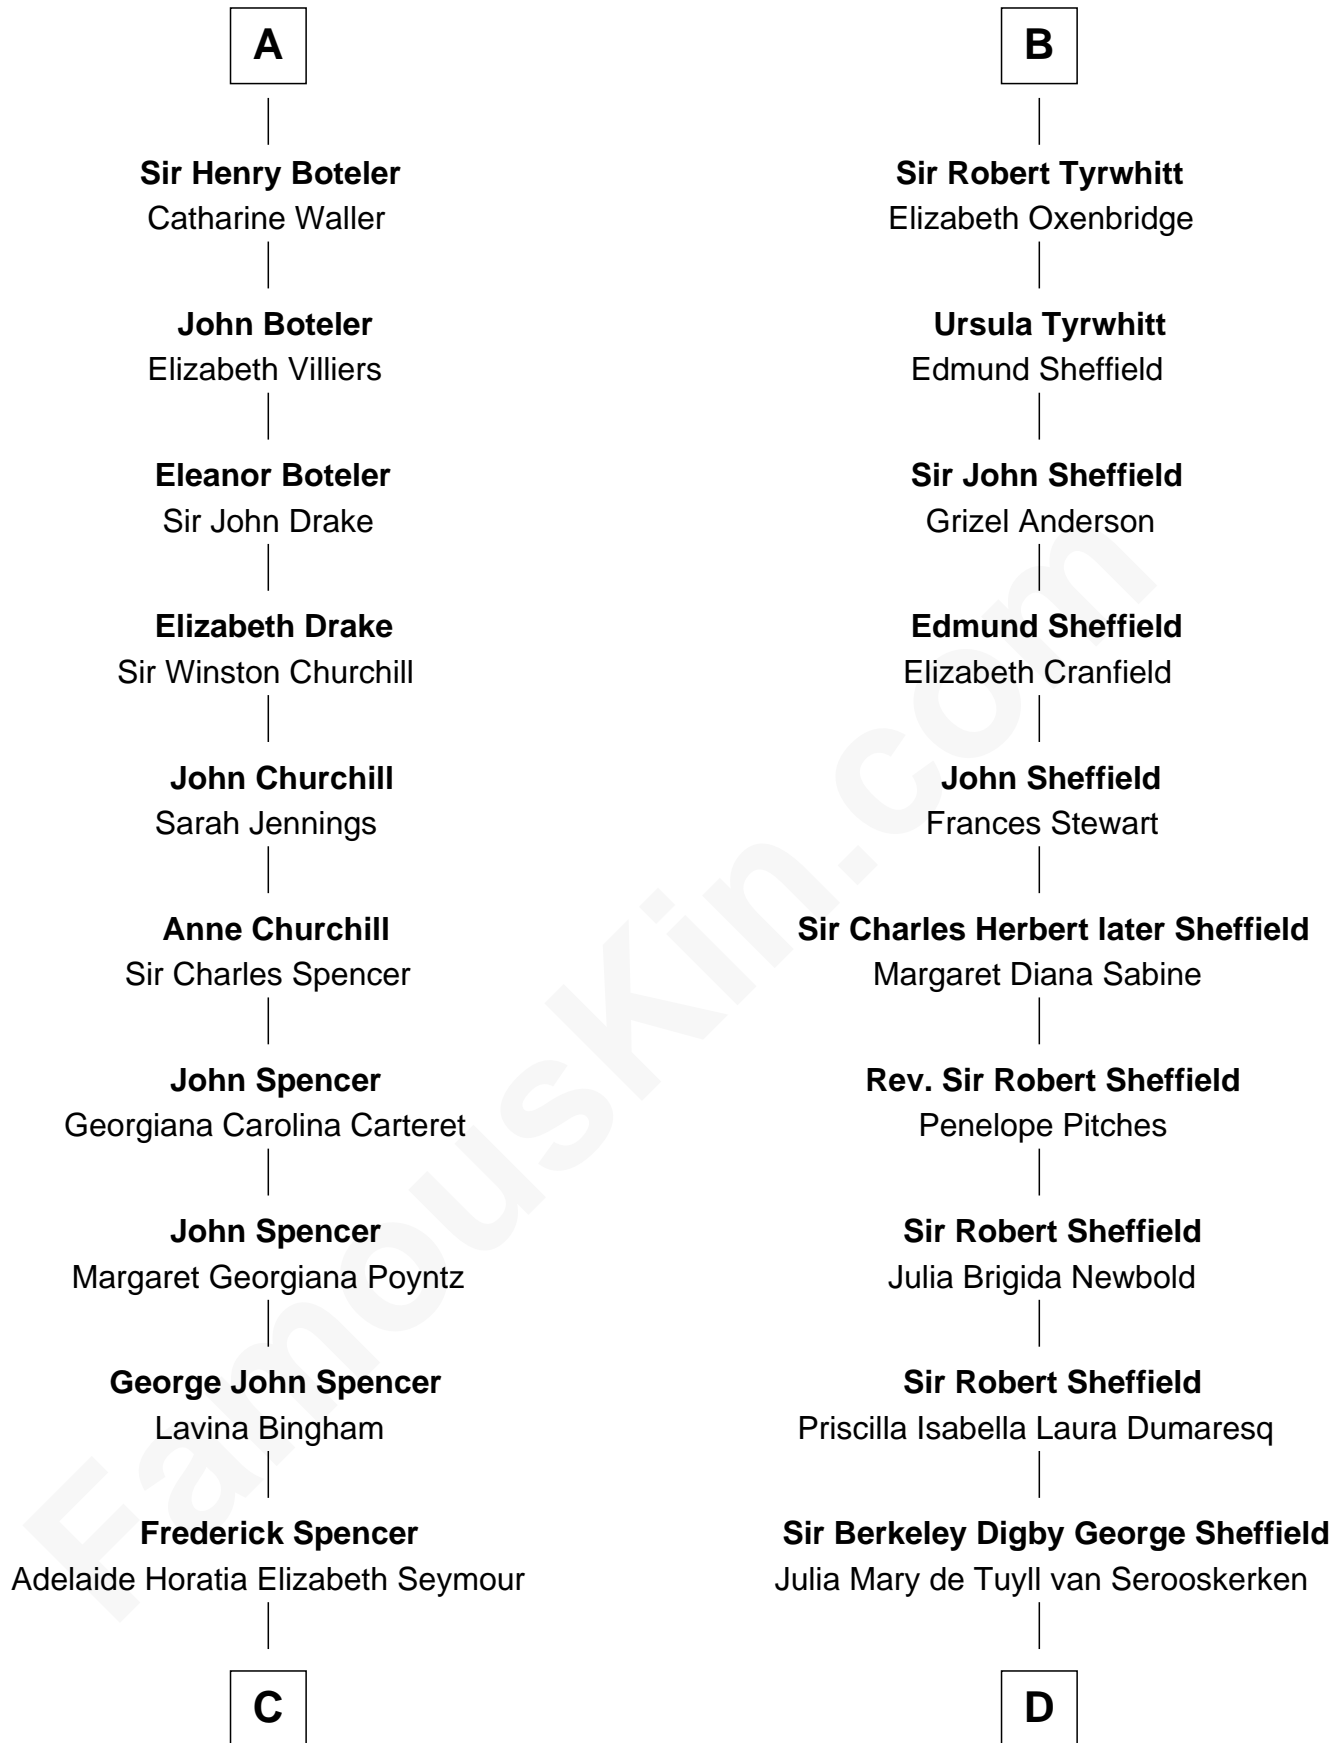

FamousKin.com

Relationship Chart of

Prince William

Prince of Wales

20th cousin 1 time removed of

Cara Delevingne

Fashion Model and Movie Actress

Sir William de la Pole

Katherine de Norwich

C

Charles Robert Spencer

Margaret Baring

Albert Edward John Spencer

Cynthia Elinor Beatrix Hamilton

Edward John Spencer

Frances Ruth Burke Roche

Princess Diana Frances Spencer

Charles III, King of the United Kingdom

Prince William

Prince of Wales

D

John Vincent Sheffield

Anne Margaret Faudel-Phillips

Jane Armyne Sheffield