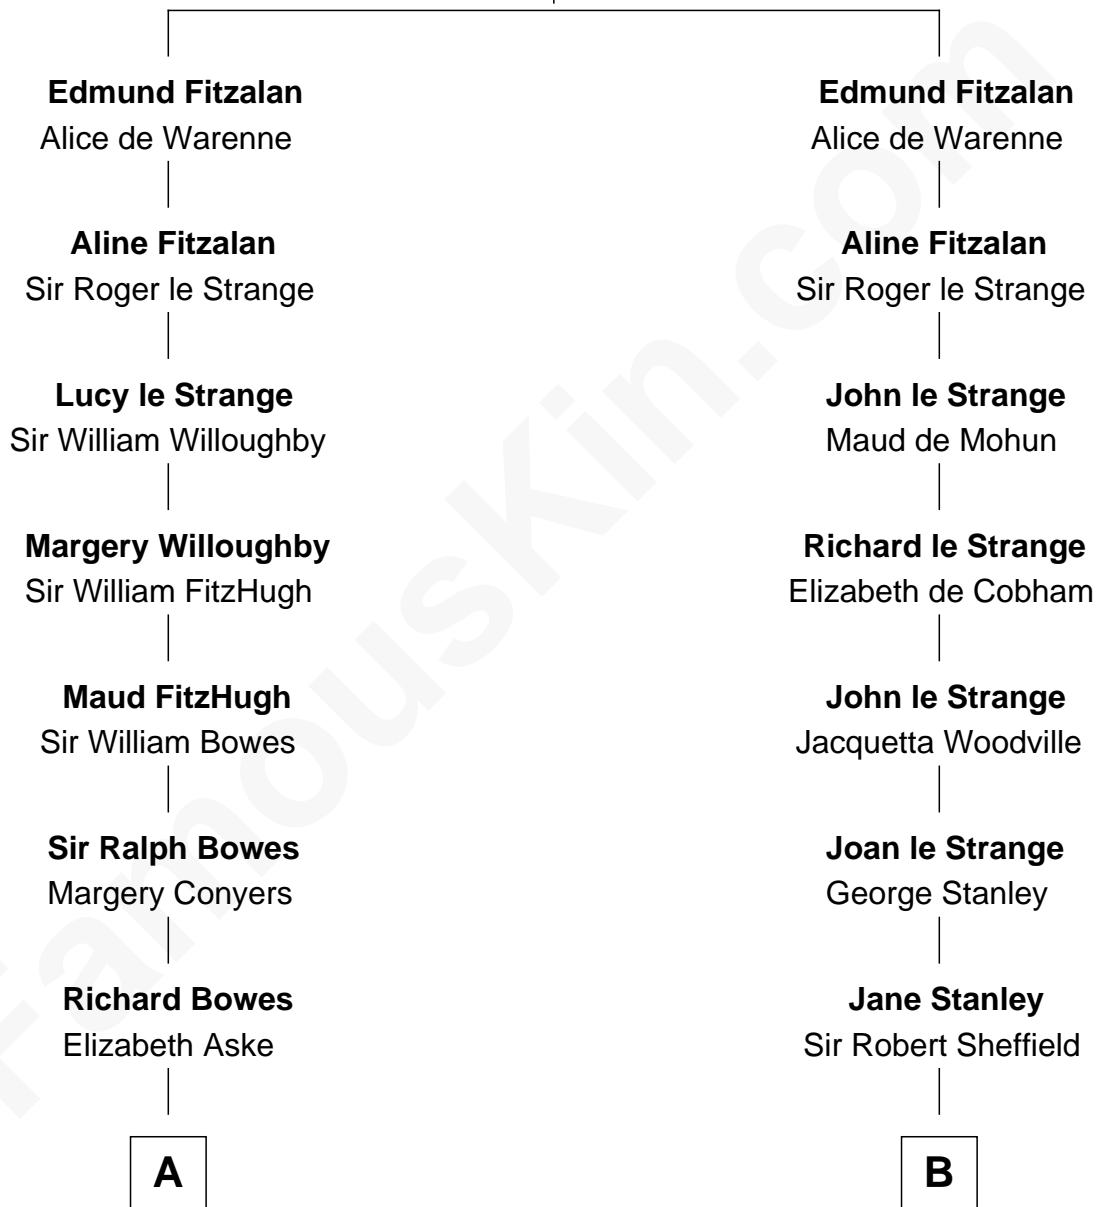

FamousKin.com Relationship Chart of

Prince William

Prince of Wales

20th cousin 1 time removed of

Cara Delevingne

Fashion Model and Movie Actress

Richard Fitzalan

Alice de Saluzzo

C

Elizabeth Bowes-Lyon

George VI, King of the United Kingdom

Elizabeth II, Queen of the United Kingdom

Prince Philip of Edinburgh

Charles III, King of the United Kingdom

Princess Diana Frances Spencer

Prince William