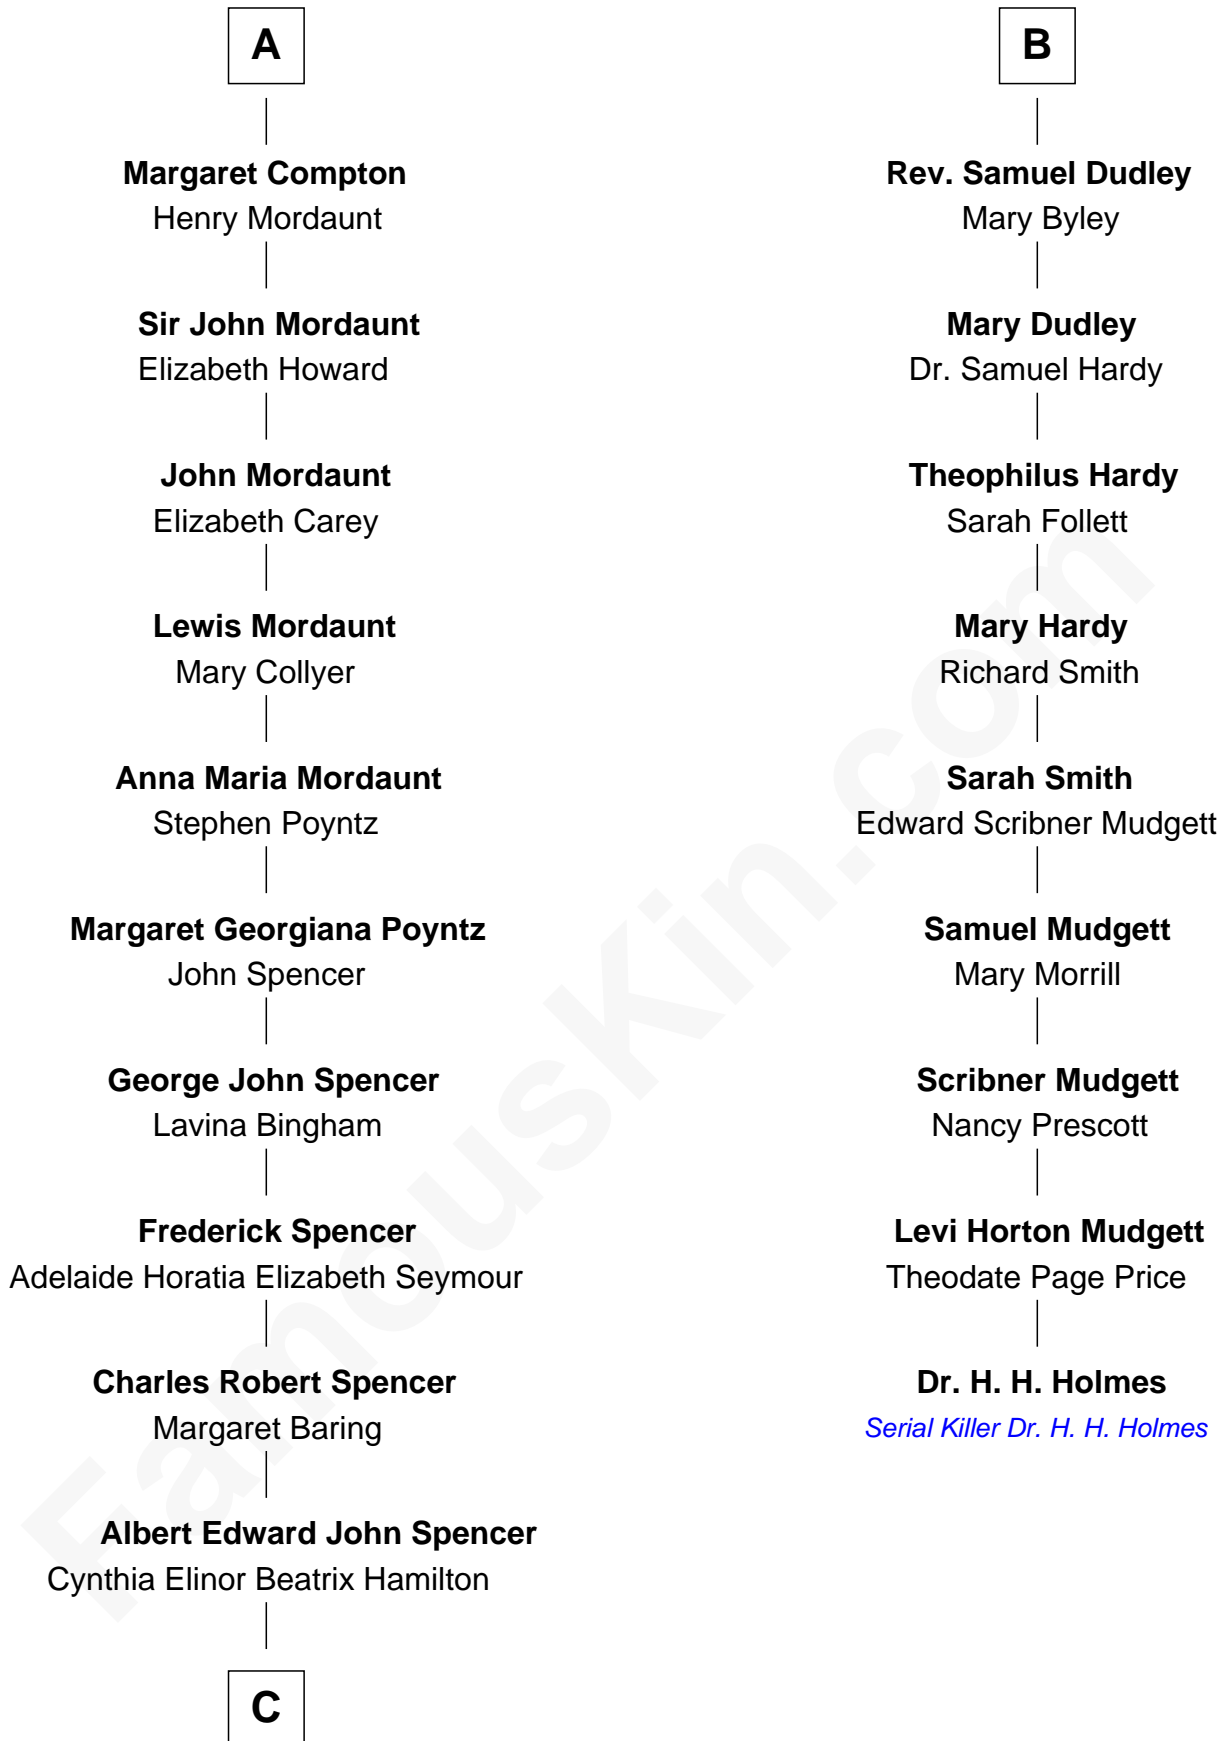

FamousKin.com

Relationship Chart of

Prince William

Prince of Wales

15th cousin 4 times removed of

Dr. H. H. Holmes
Serial Killer aka "Devil in the White City"

C

Edward John Spencer
Frances Ruth Burke Roche

Princess Diana Frances Spencer
Charles III, King of the United Kingdom

Prince William
Prince of Wales

FamousKin.com