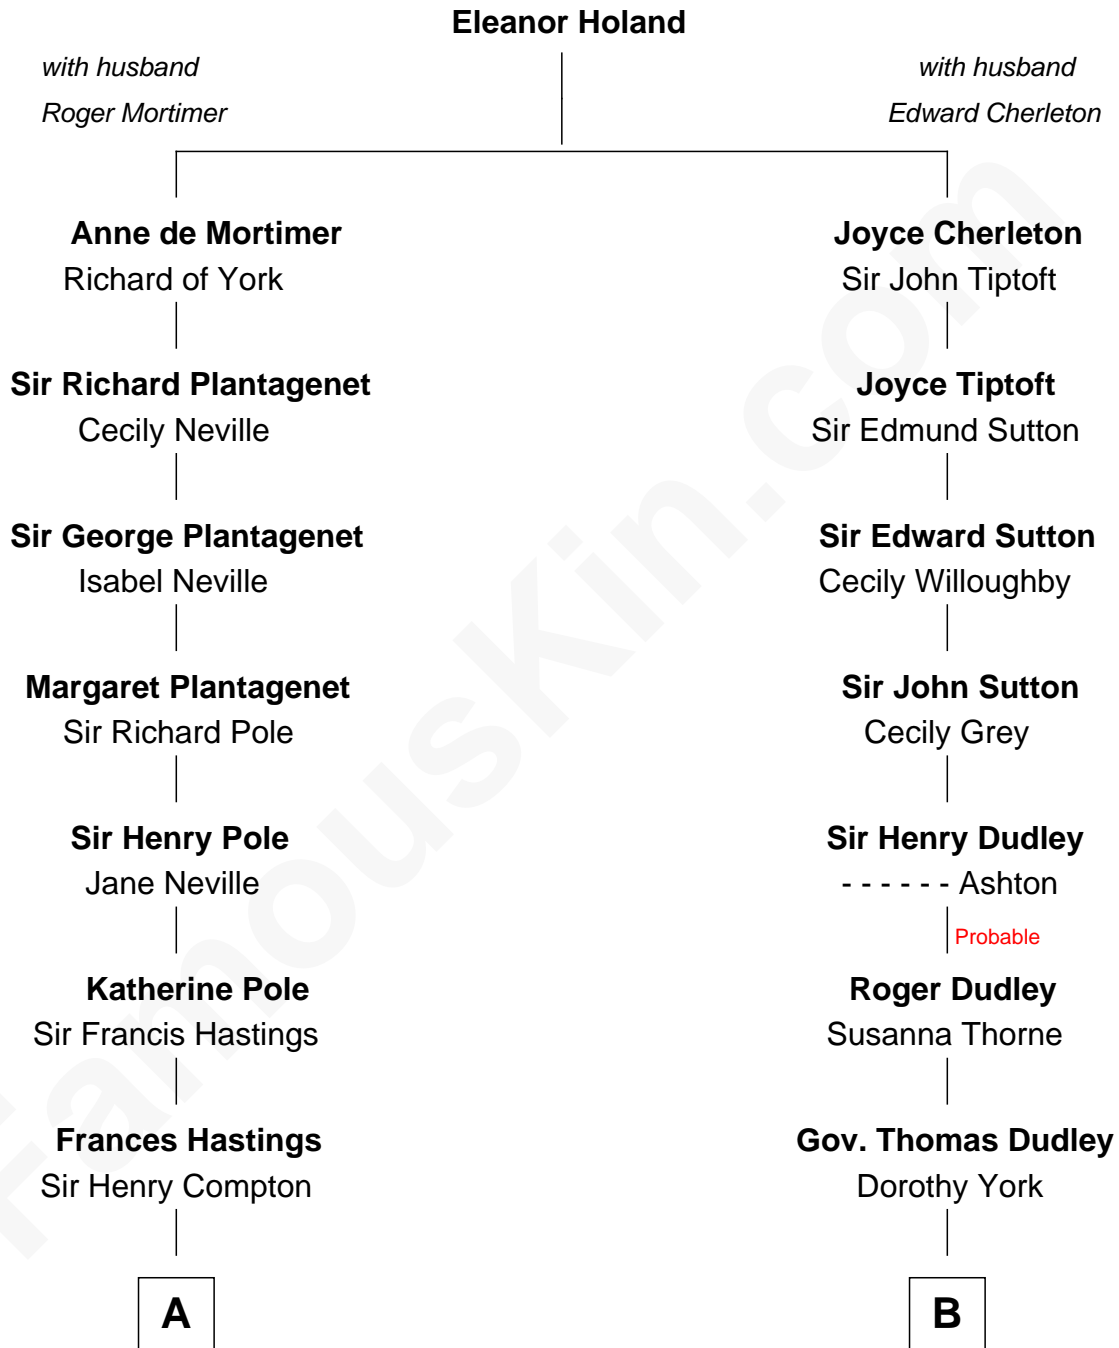

FamousKin.com

Relationship Chart of

Prince William

Prince of Wales

15th cousin 4 times removed of

Dr. H. H. Holmes
Serial Killer aka "Devil in the White City"

C

Edward John Spencer
Frances Ruth Burke Roche

Princess Diana Frances Spencer
Charles III, King of the United Kingdom

Prince William
Prince of Wales

FamousKin.com