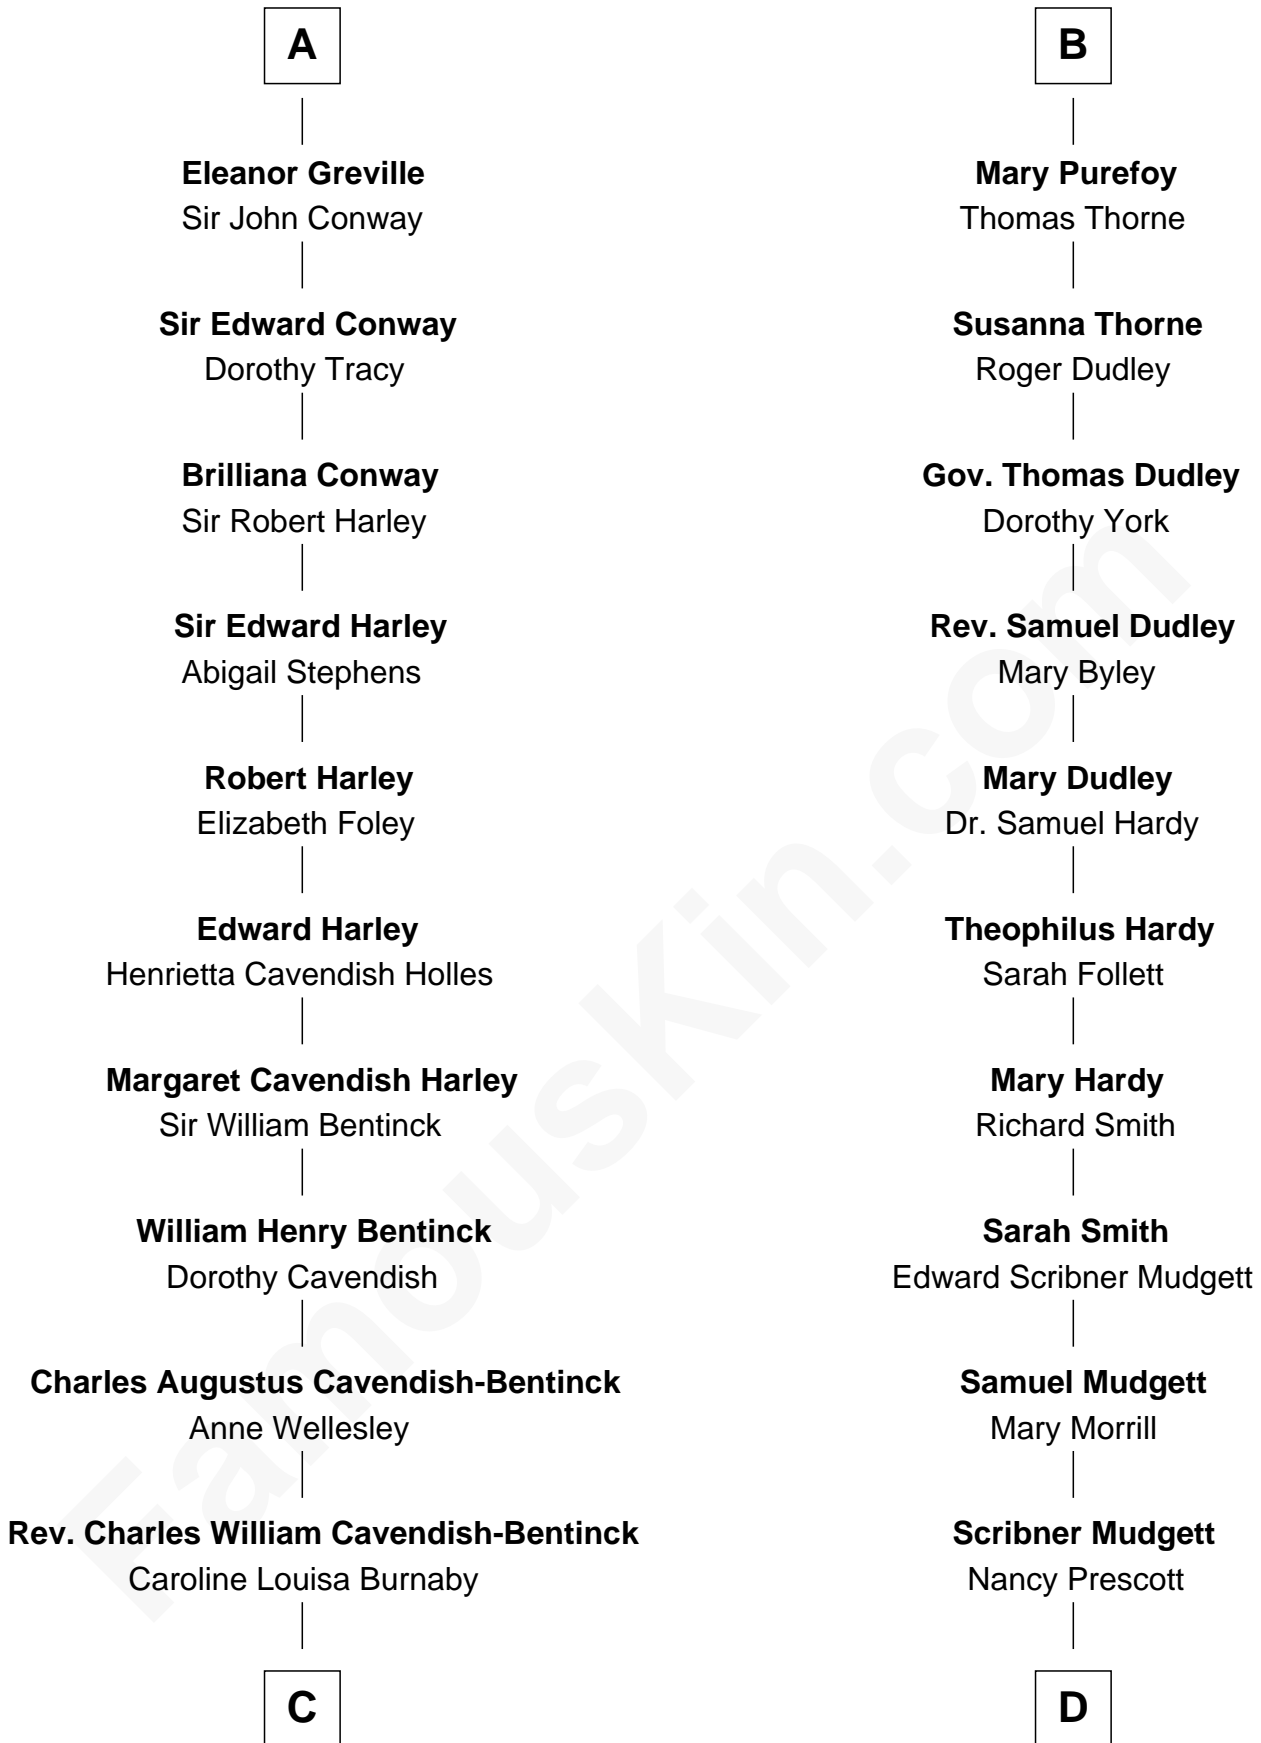

FamousKin.com
Relationship Chart of
Prince William
Prince of Wales

18th cousin 3 times removed of
Dr. H. H. Holmes
Serial Killer aka "Devil in the White City"

C

Cecilia Nina Cavendish-Bentinck

Claude George Bowes-Lyon

Elizabeth Bowes-Lyon

George VI, King of the United Kingdom

Elizabeth II, Queen of the United Kingdom

Prince Philip of Edinburgh

Charles III, King of the United Kingdom

Princess Diana Frances Spencer

Prince William

Prince of Wales

D

Levi Horton Mudgett

Theodate Page Price

Dr. H. H. Holmes

Serial Killer Dr. H. H. Holmes