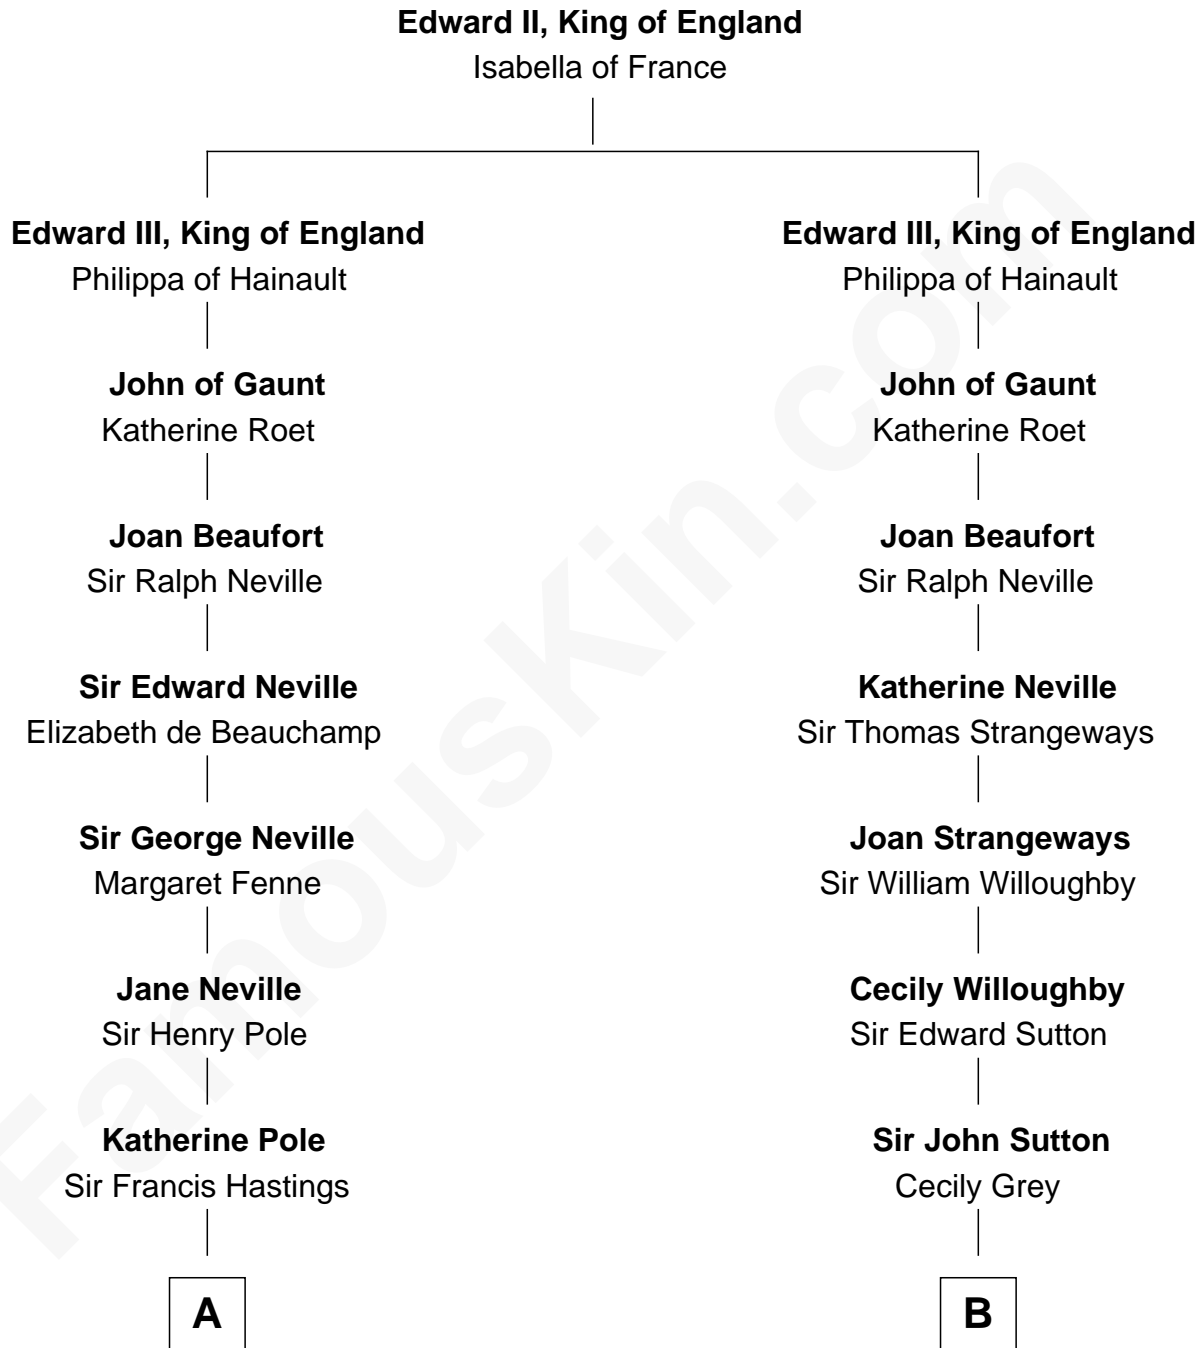

## Relationship Chart of

### Prince William

Prince of Wales

18th cousin 2 times removed of

**Dr. H. H. Holmes**  
Serial Killer aka "Devil in the White City"

**C**

**Albert Edward John Spencer**  
Cynthia Elinor Beatrix Hamilton

**Edward John Spencer**  
Frances Ruth Burke Roche

**Princess Diana Frances Spencer**  
Charles III, King of the United Kingdom

**Prince William**  
*Prince of Wales*

**D**

**Levi Horton Mudgett**  
Theodate Page Price

**Dr. H. H. Holmes**  
*Serial Killer Dr. H. H. Holmes*