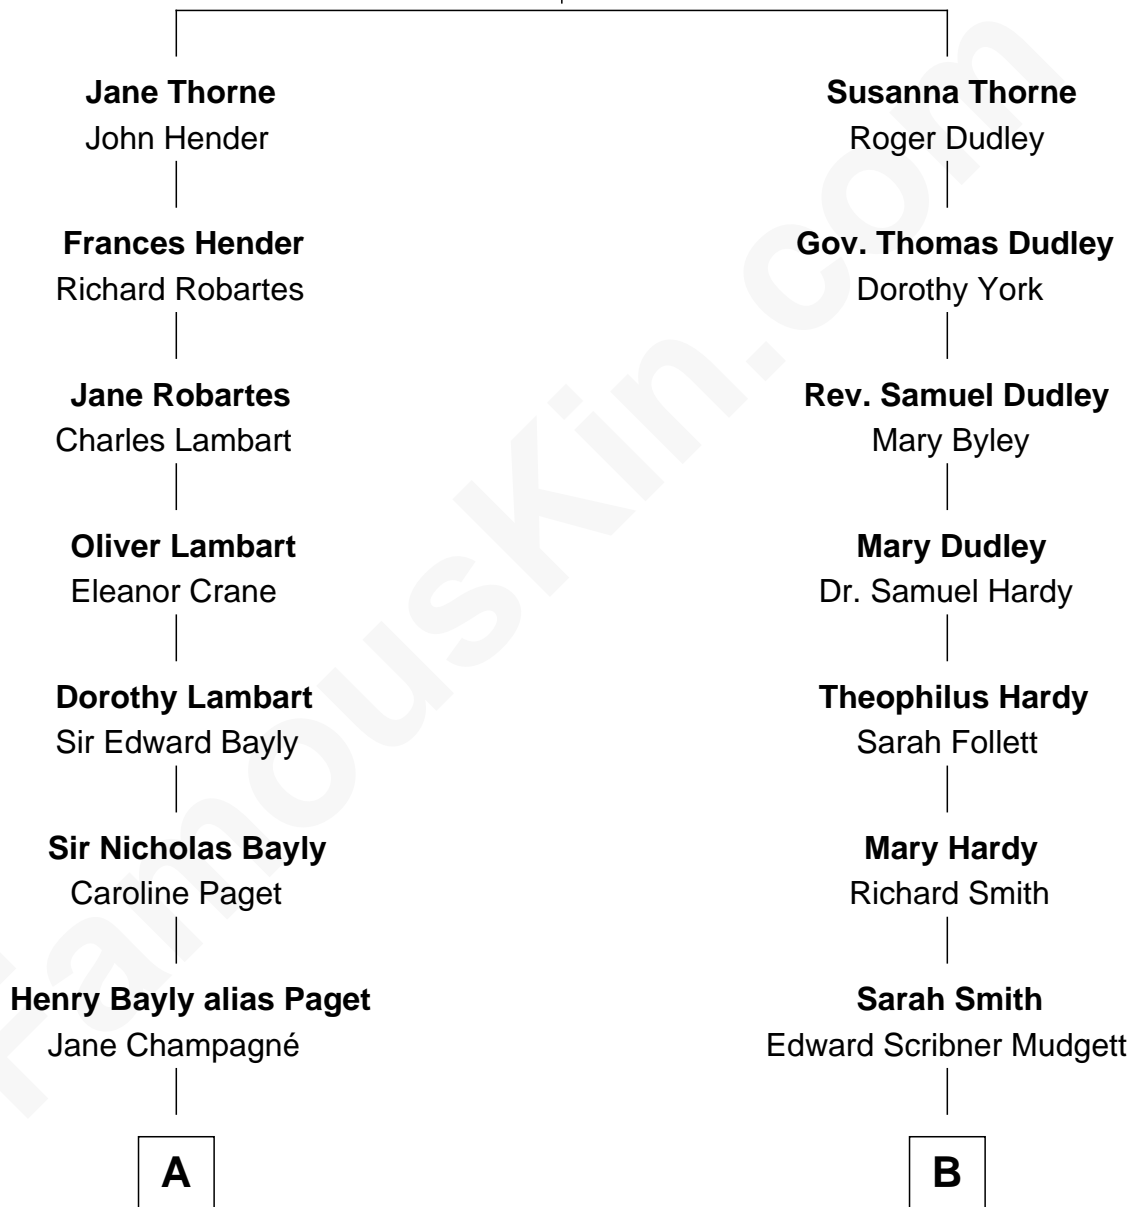

# FamousKin.com Relationship Chart of

**Prince William**

*Prince of Wales*

10th cousin 4 times removed of

**Dr. H. H. Holmes**

*Serial Killer aka "Devil in the White City"*

**Thomas Thorne**

Mary Purefoy

**A**

**Henry William Paget**  
Lady Caroline Elizabeth Villiers

**Lady Caroline Paget**  
Charles Gordon-Lennox

**Cecilia Catherine Gordon-Lennox**  
Charles George Bingham

**Rosalind Cecilia Caroline Bingham**  
James Albert Edward Hamilton

**Cynthia Elinor Beatrix Hamilton**  
Albert Edward John Spencer

**Edward John Spencer**  
Frances Ruth Burke Roche

**Princess Diana Frances Spencer**  
Charles III, King of the United Kingdom

**Prince William**  
*Prince of Wales*

**B**

**Samuel Mudgett**  
Mary Morrill

**Scribner Mudgett**  
Nancy Prescott

**Levi Horton Mudgett**  
Theodate Page Price

**Dr. H. H. Holmes**  
*Serial Killer Dr. H. H. Holmes*