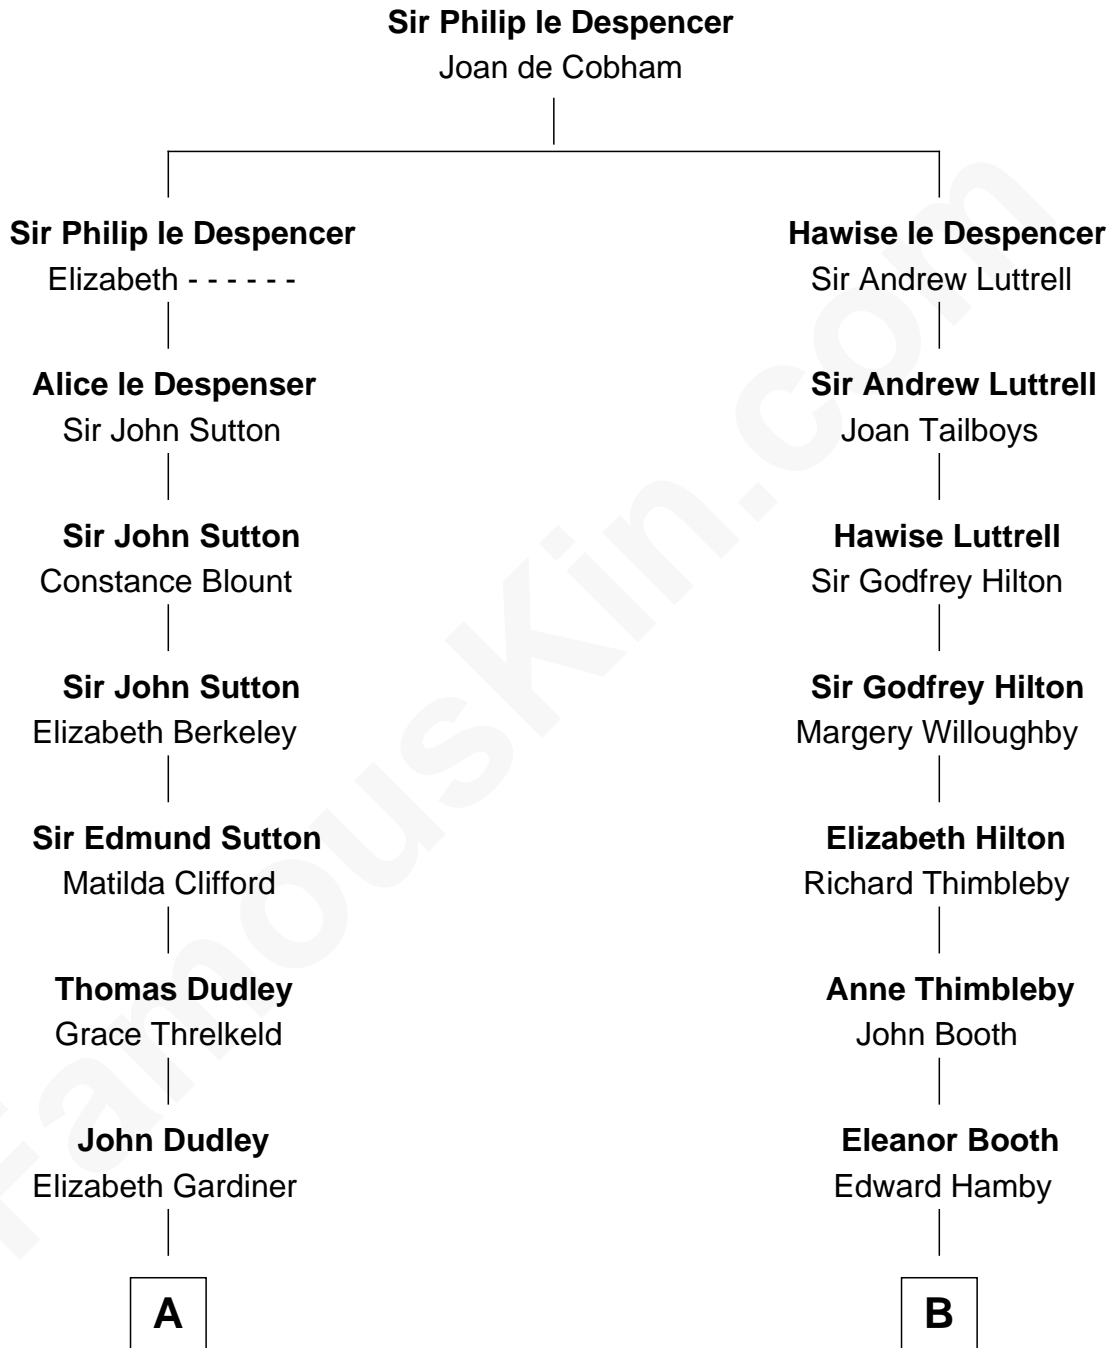

FamousKin.com
Relationship Chart of
Prince William
Prince of Wales

17th cousin 2 times removed of
Franklin D. Roosevelt
32nd U.S. President

C

—
Edward John Spencer
Frances Ruth Burke Roche

—
Princess Diana Frances Spencer
Charles III, King of the United Kingdom

—
Prince William
Prince of Wales

FamousKin.com