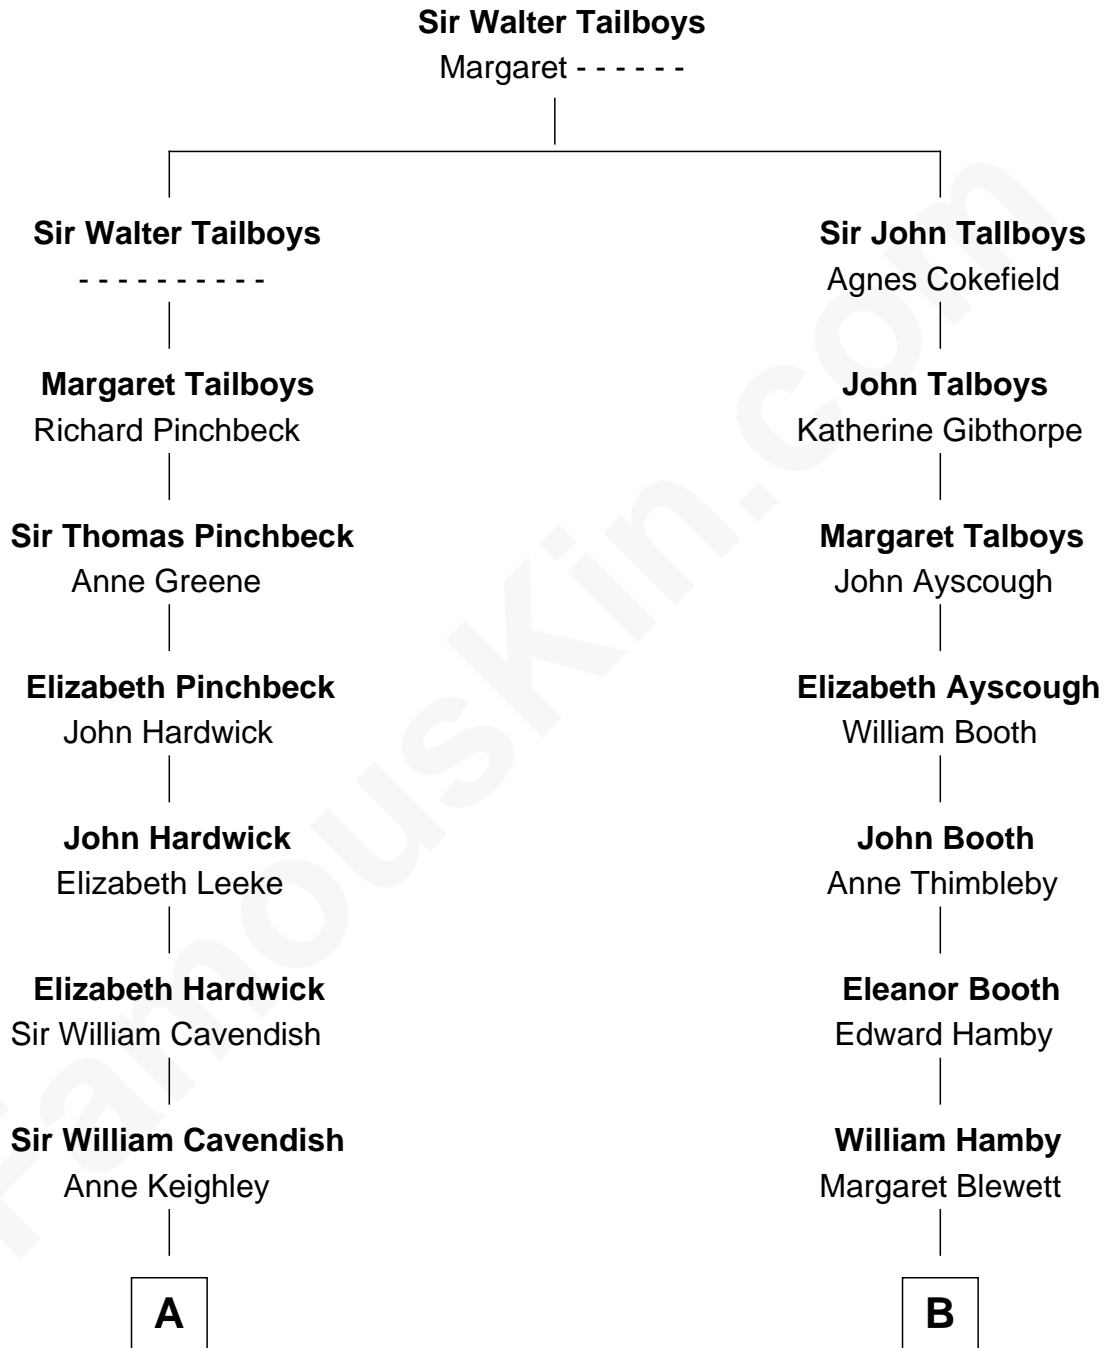

FamousKin.com
Relationship Chart of
Prince William
Prince of Wales

16th cousin 4 times removed of
Franklin D. Roosevelt
32nd U.S. President

A

William Cavendish
Christian Bruce

William Cavendish
Elizabeth Cecil