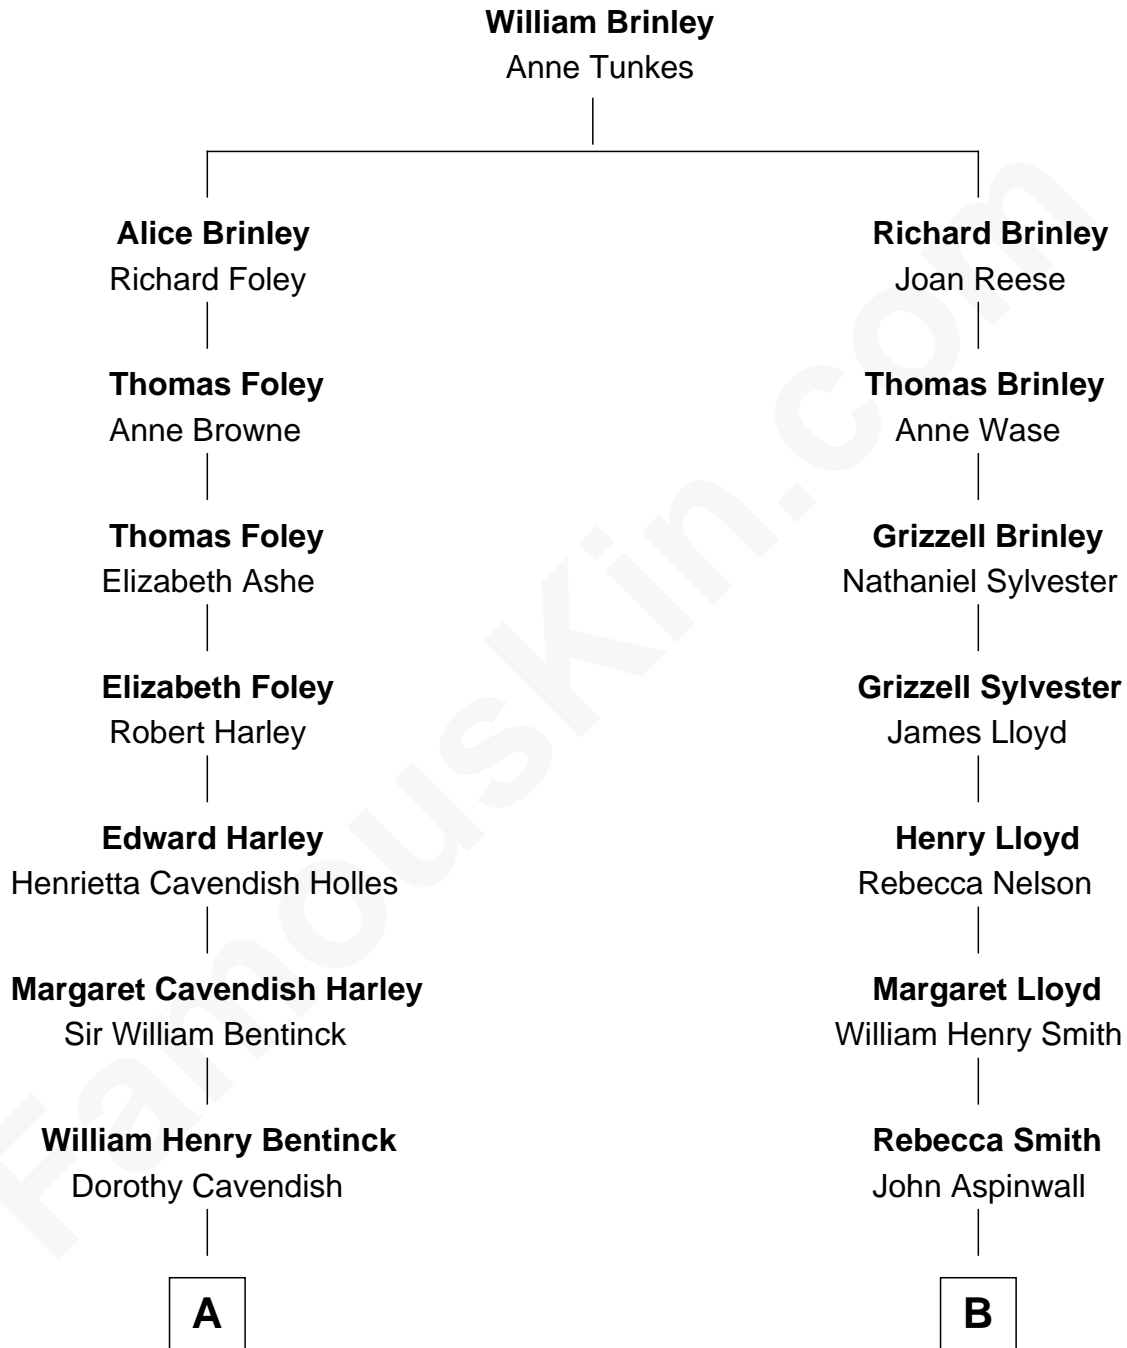

**FamousKin.com**  
**Relationship Chart of**  
**Prince William**  
*Prince of Wales*

**10th cousin 3 times removed of**  
**Franklin D. Roosevelt**  
*32nd U.S. President*

**A**

**B**

**Charles Augustus Cavendish-Bentinck**

Anne Wellesley

**John Aspinwall**

Susan Howland

**Rev. Charles William Cavendish-Bentinck**

Caroline Louisa Burnaby

**Mary Rebecca Aspinwall**

Isaac Daniel Roosevelt

**Cecilia Nina Cavendish-Bentinck**

Claude George Bowes-Lyon

**James Roosevelt**

Sara Delano

**Elizabeth Bowes-Lyon**

George VI, King of the United Kingdom

**Franklin D. Roosevelt**

*32nd U.S. President*

**Elizabeth II, Queen of the United Kingdom**

Prince Philip of Edinburgh

**Charles III, King of the United Kingdom**

Princess Diana Frances Spencer

**Prince William**

*Prince of Wales*