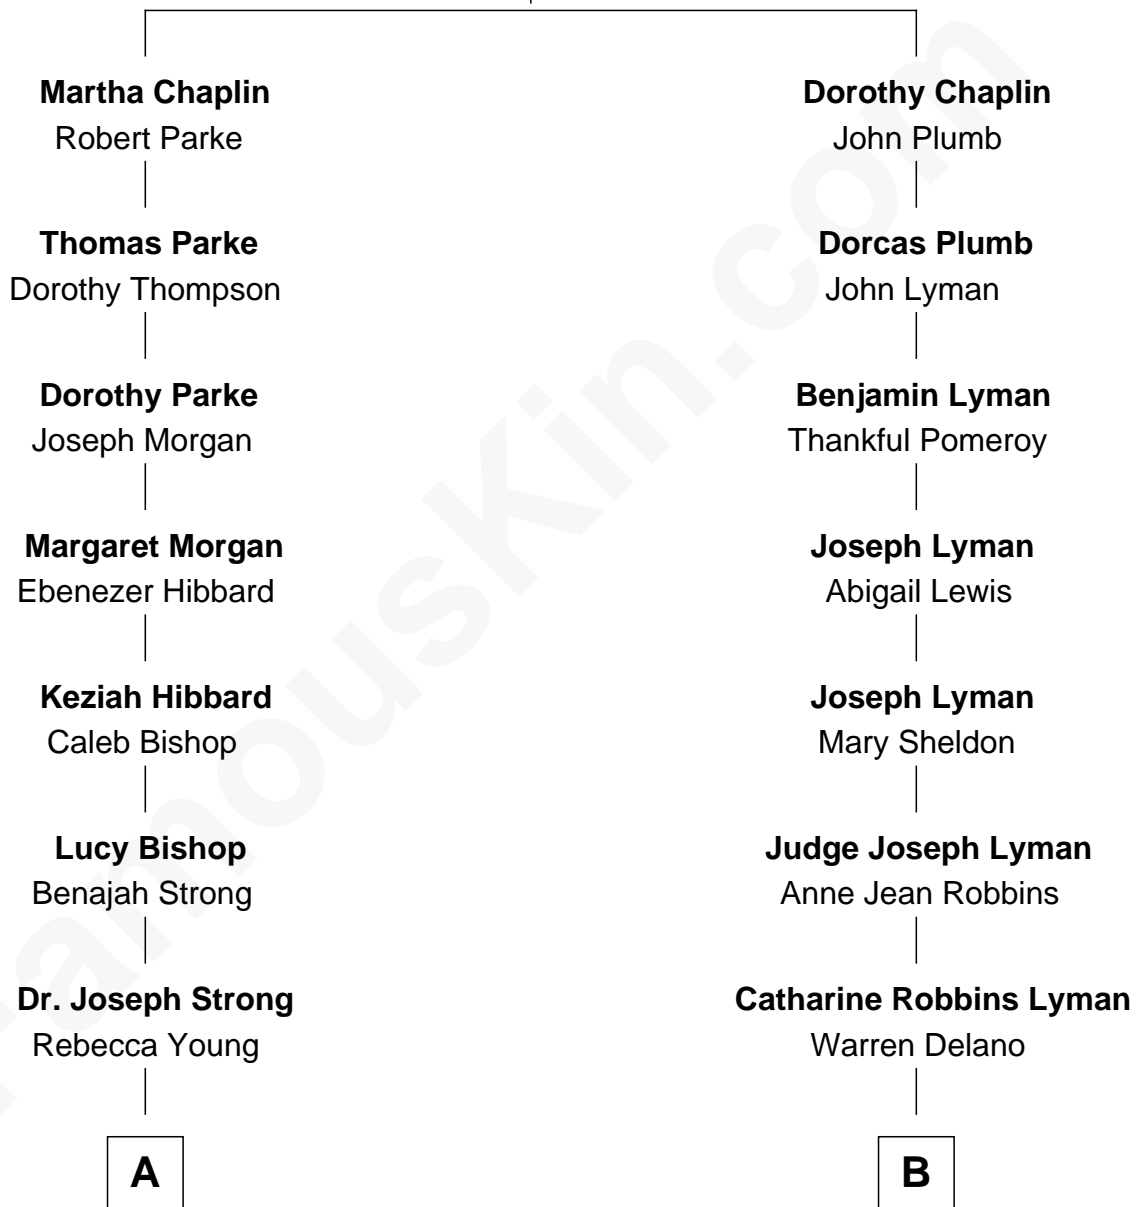

FamousKin.com Relationship Chart of

Prince William

Prince of Wales

8th cousin 5 times removed of

Franklin D. Roosevelt

32nd U.S. President

William Chaplin
Agnes Holborough

A

Eleanor Strong

John Wood

Ellen Wood

Franklin H. Work

Frances Eleanor Work

James Boothby Burke Roche

Edmund Maurice Burke Roche

Ruth Sylvia Gill

Frances Ruth Burke Roche

Edward John Spencer

Princess Diana Frances Spencer

Charles III, King of the United Kingdom

Prince William

Prince of Wales

B

Sara Delano