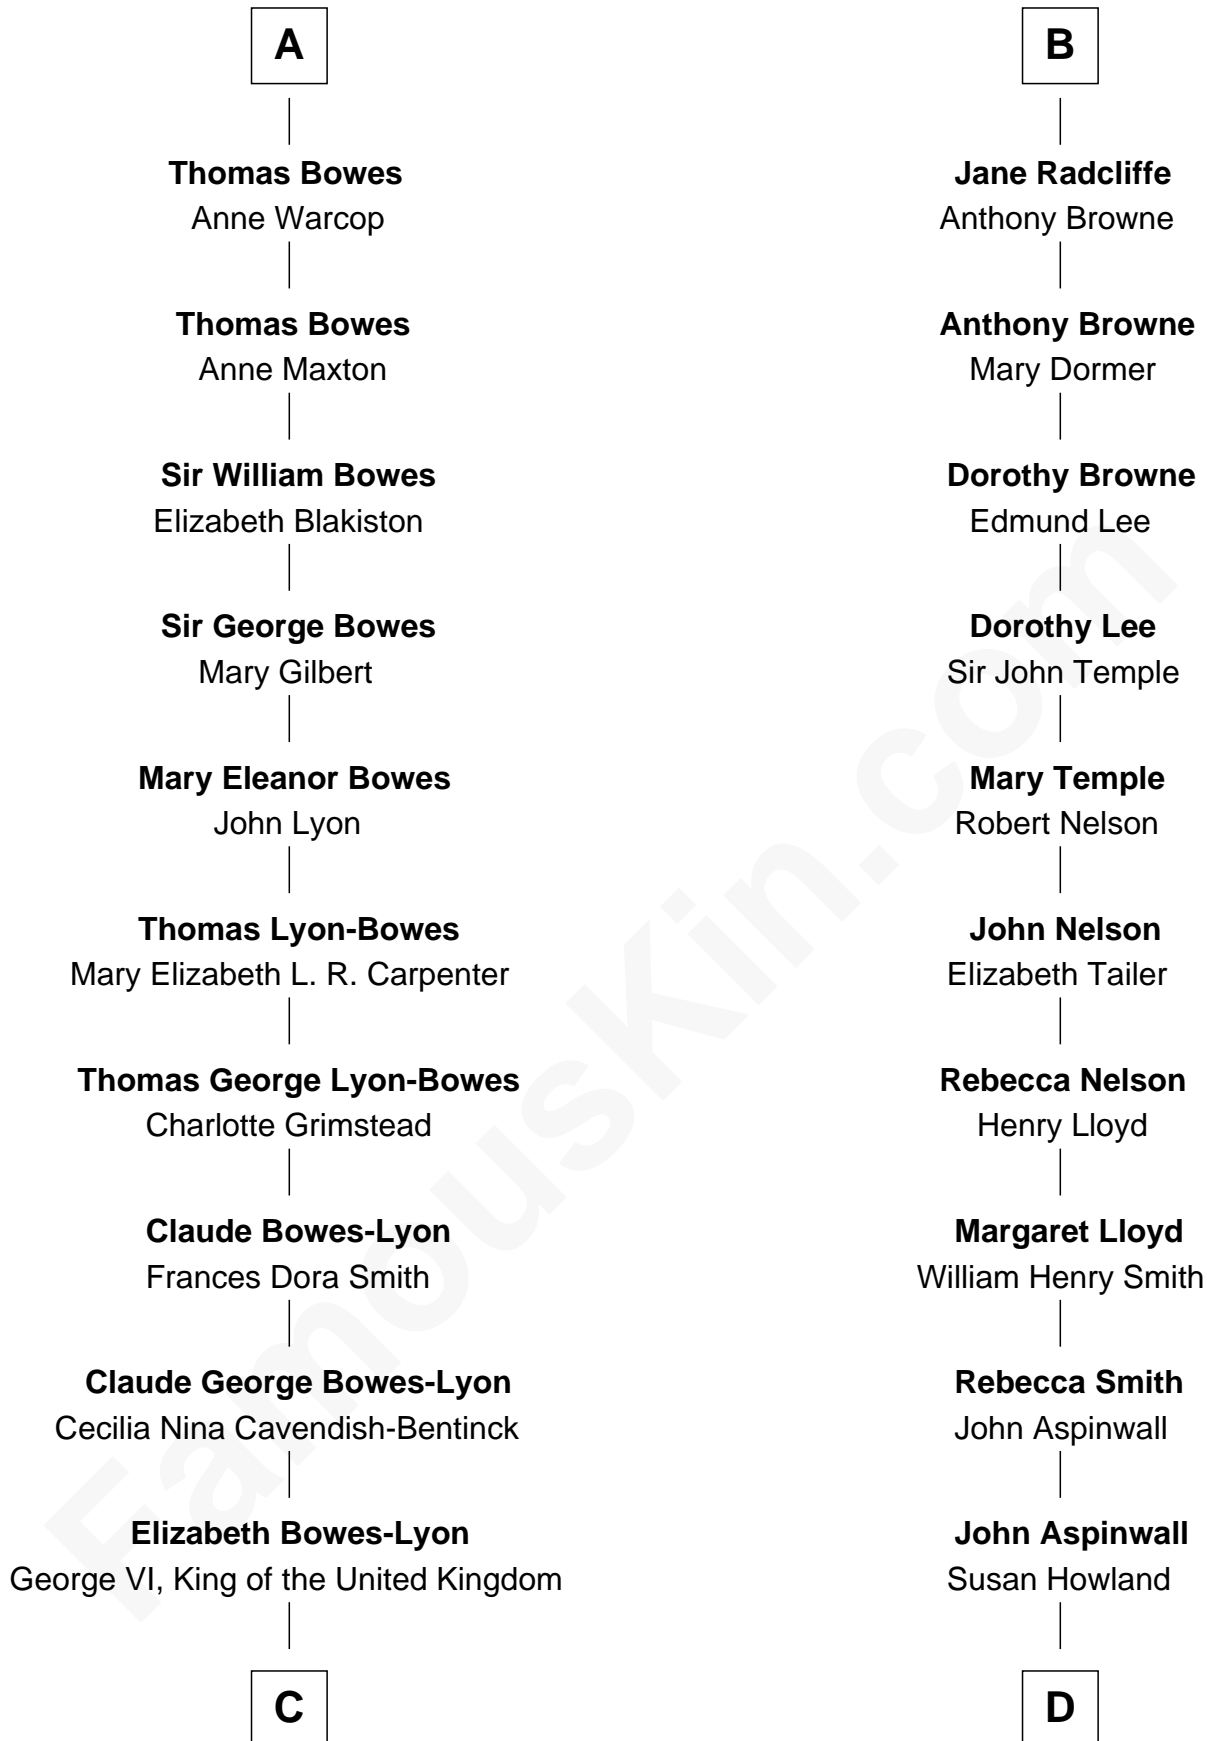

FamousKin.com Relationship Chart of

Prince William

Prince of Wales

19th cousin of

Franklin D. Roosevelt

32nd U.S. President

C

Elizabeth II, Queen of the United Kingdom

Prince Philip of Edinburgh

Charles III, King of the United Kingdom

Princess Diana Frances Spencer

Prince William

Prince of Wales

D

Mary Rebecca Aspinwall

Isaac Daniel Roosevelt

James Roosevelt

Sara Delano

Franklin D. Roosevelt

32nd U.S. President

FamousKin.com