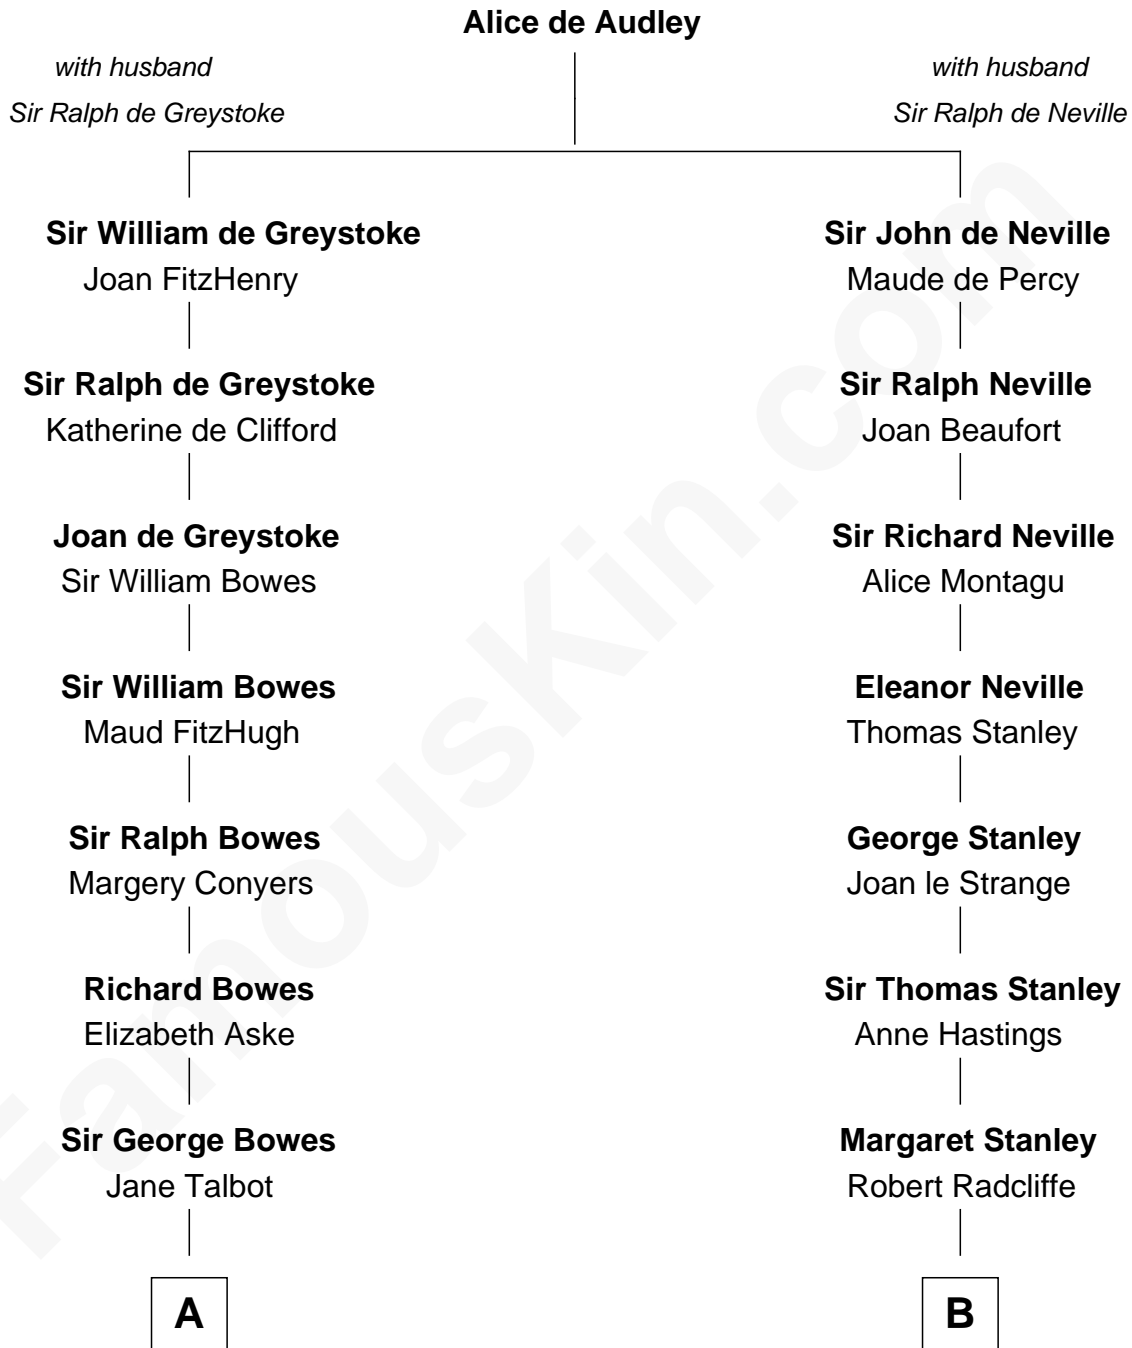

FamousKin.com Relationship Chart of

Prince William

Prince of Wales

19th cousin of

Franklin D. Roosevelt

32nd U.S. President

C

Elizabeth II, Queen of the United Kingdom

Prince Philip of Edinburgh

Charles III, King of the United Kingdom

Princess Diana Frances Spencer

Prince William

Prince of Wales

D

Mary Rebecca Aspinwall

Isaac Daniel Roosevelt

James Roosevelt

Sara Delano

Franklin D. Roosevelt

32nd U.S. President

FamousKin.com