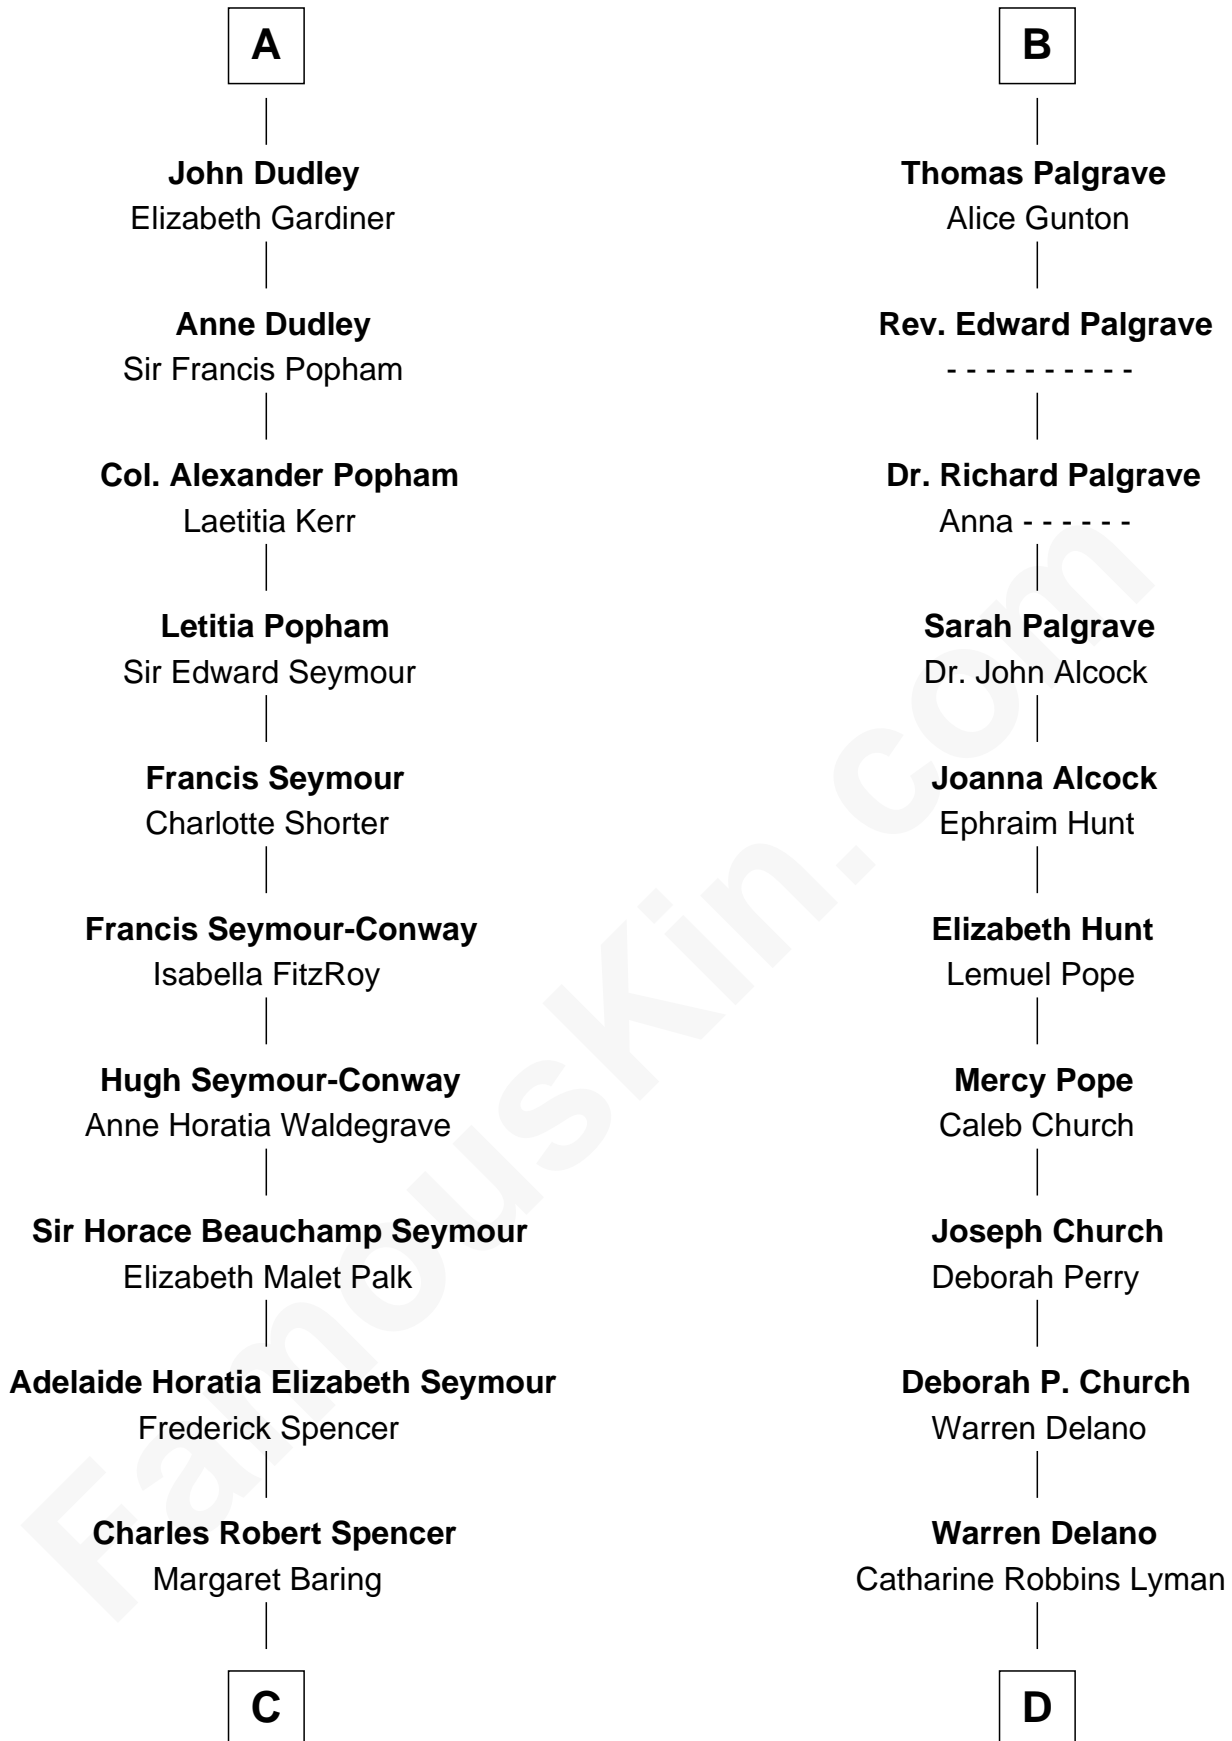

FamousKin.com
Relationship Chart of
Prince William
Prince of Wales

18th cousin 2 times removed of
Franklin D. Roosevelt
32nd U.S. President

Henry Plantagenet
Maud de Chaworth

Mary Plantagenet
Henry de Percy

Sir Henry Percy
Margaret de Neville

Sir Henry Percy
Elizabeth Mortimer

Elizabeth Percy
Sir John Clifford

Thomas Clifford
Joan Dacre

Matilda Clifford
Sir Edmund Sutton

Thomas Dudley
Grace Threlkeld

A

Eleanor Plantagenet
Richard Fitzalan

Sir Richard Fitzalan
Elizabeth de Bohun

Elizabeth Fitzalan
Sir Robert Goushill

Elizabeth Goushill
Sir Robert Wingfield

Elizabeth Wingfield
Sir William Brandon

Eleanor Brandon
John Glemham

Anne Glemham
Henry Palgrave

B

C

Albert Edward John Spencer
Cynthia Elinor Beatrix Hamilton

Edward John Spencer
Frances Ruth Burke Roche

Princess Diana Frances Spencer
Charles III, King of the United Kingdom

Prince William
Prince of Wales