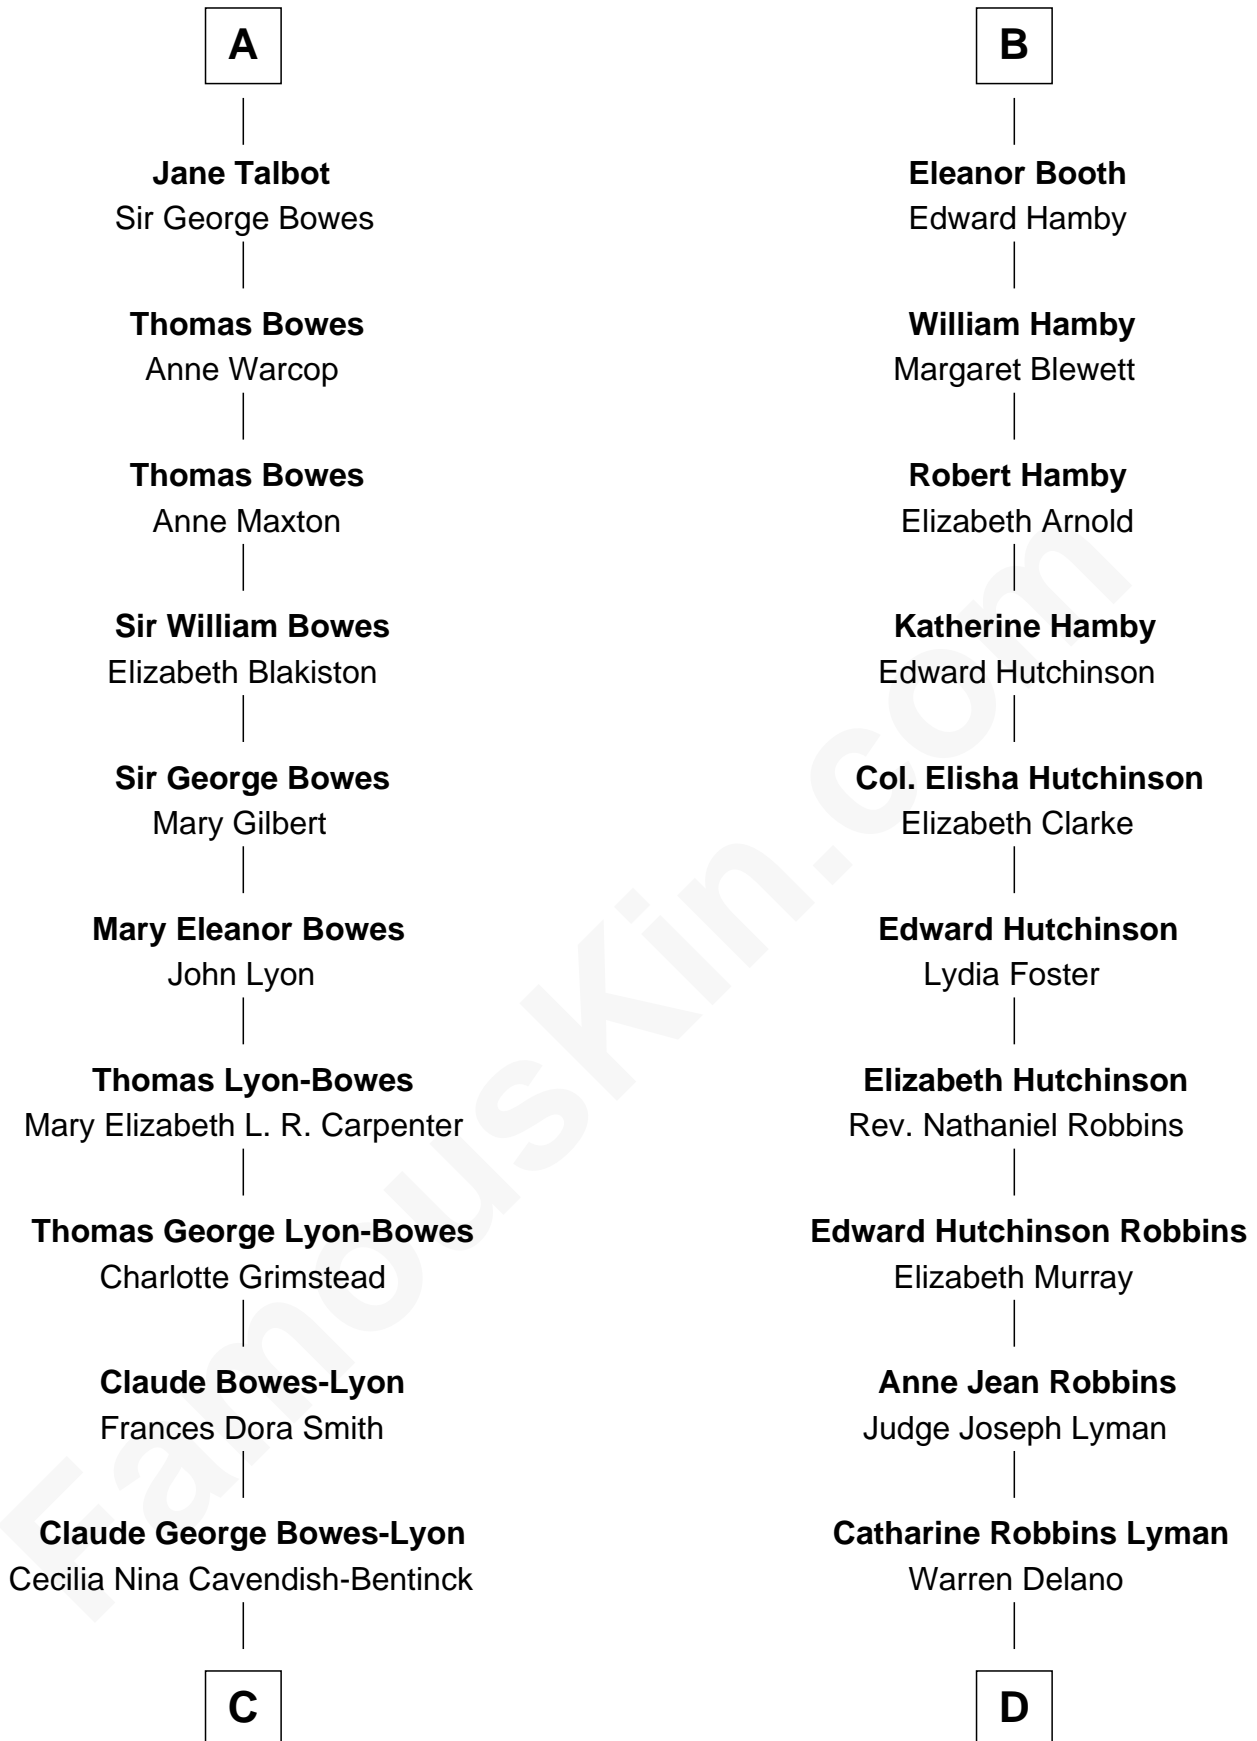

FamousKin.com
Relationship Chart of
Prince William
Prince of Wales

18th cousin 2 times removed of
Franklin D. Roosevelt
32nd U.S. President

Sir William de Ros
 Margery de Badlesmere

C

Elizabeth Bowes-Lyon

George VI, King of the United Kingdom

Elizabeth II, Queen of the United Kingdom

Prince Philip of Edinburgh

Charles III, King of the United Kingdom

Princess Diana Frances Spencer

Prince William

Prince of Wales

D

Sara Delano

James Roosevelt

Franklin D. Roosevelt

32nd U.S. President

FamousKin.com