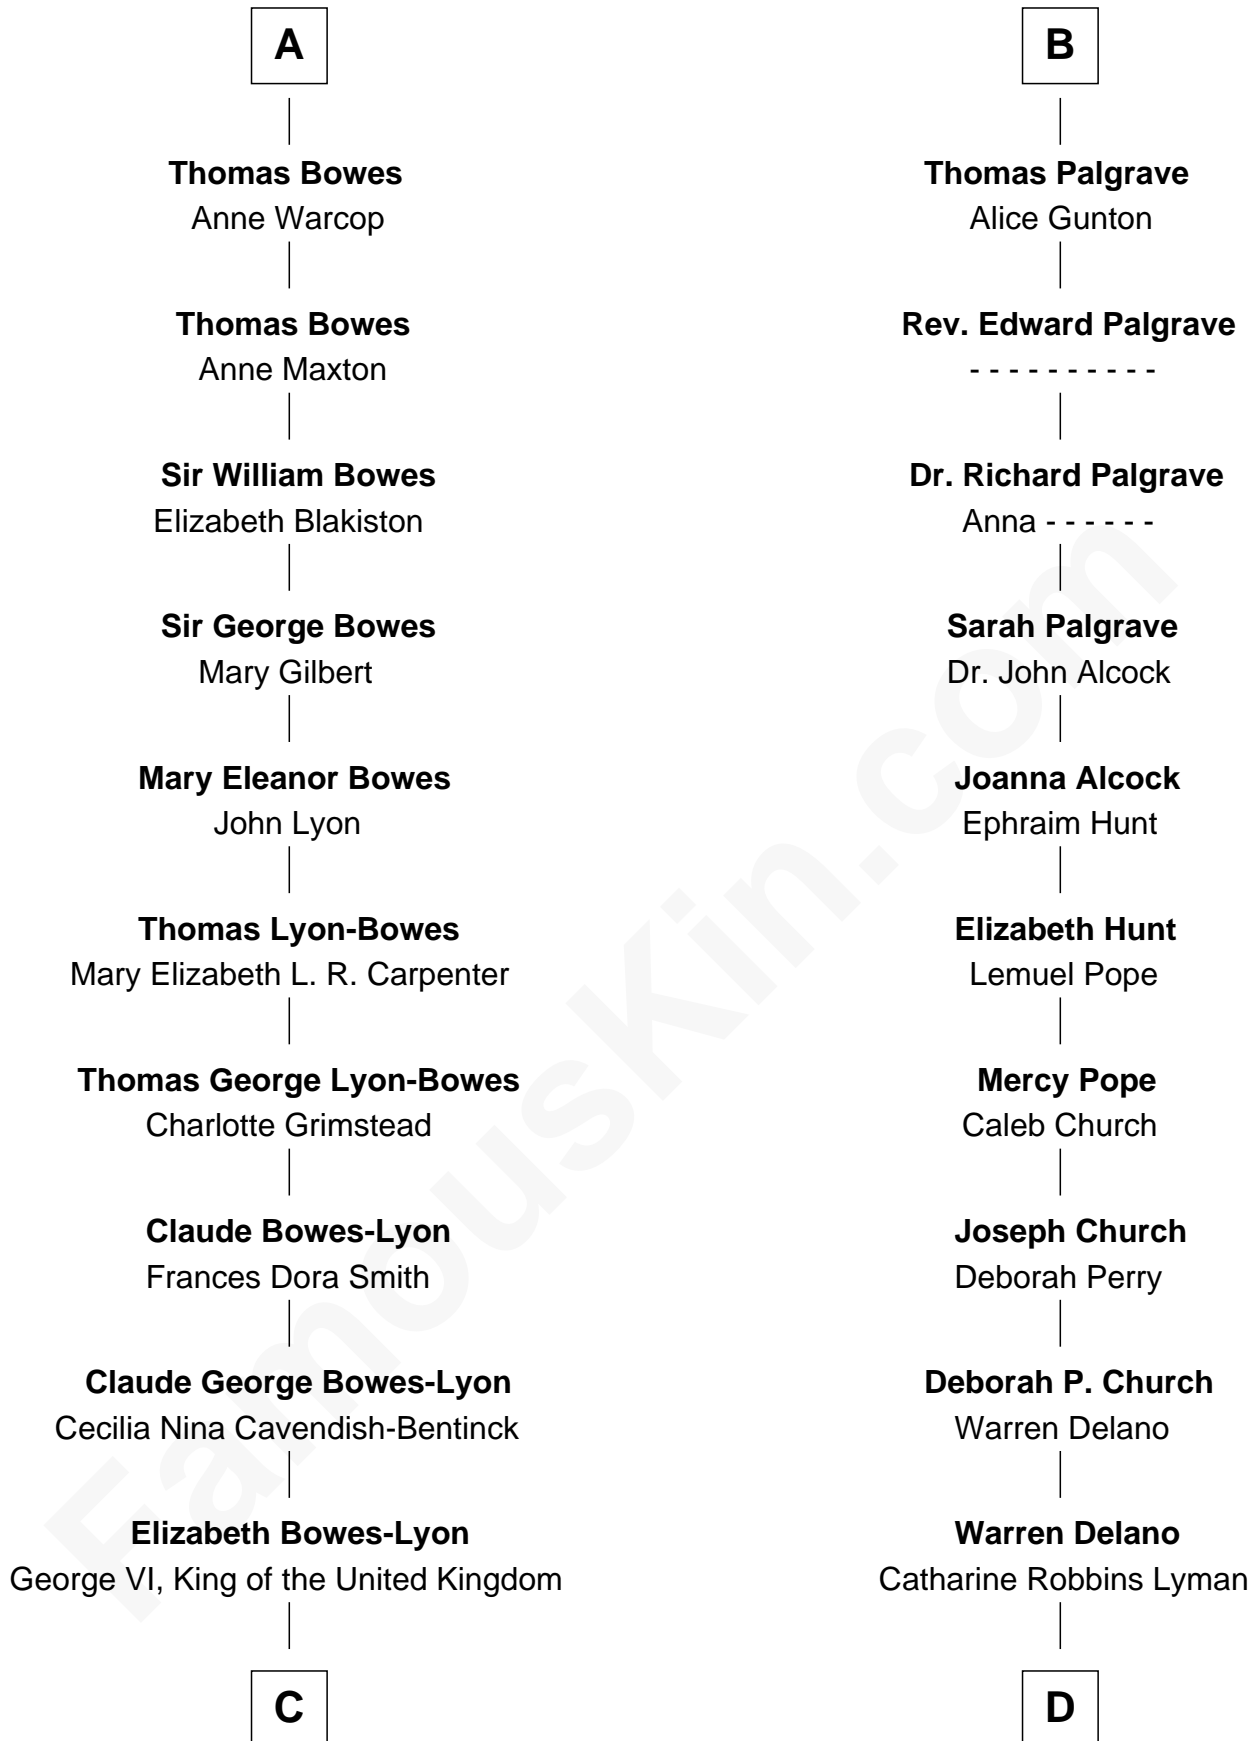

FamousKin.com Relationship Chart of

Prince William

Prince of Wales

18th cousin 1 time removed of

Franklin D. Roosevelt

32nd U.S. President

Edmund Fitzalan

Alice de Warenne

C

Elizabeth II, Queen of the United Kingdom

Prince Philip of Edinburgh

Charles III, King of the United Kingdom

Princess Diana Frances Spencer

Prince William

Prince of Wales

D

Sara Delano

James Roosevelt

Franklin D. Roosevelt

32nd U.S. President

FamousKin.com