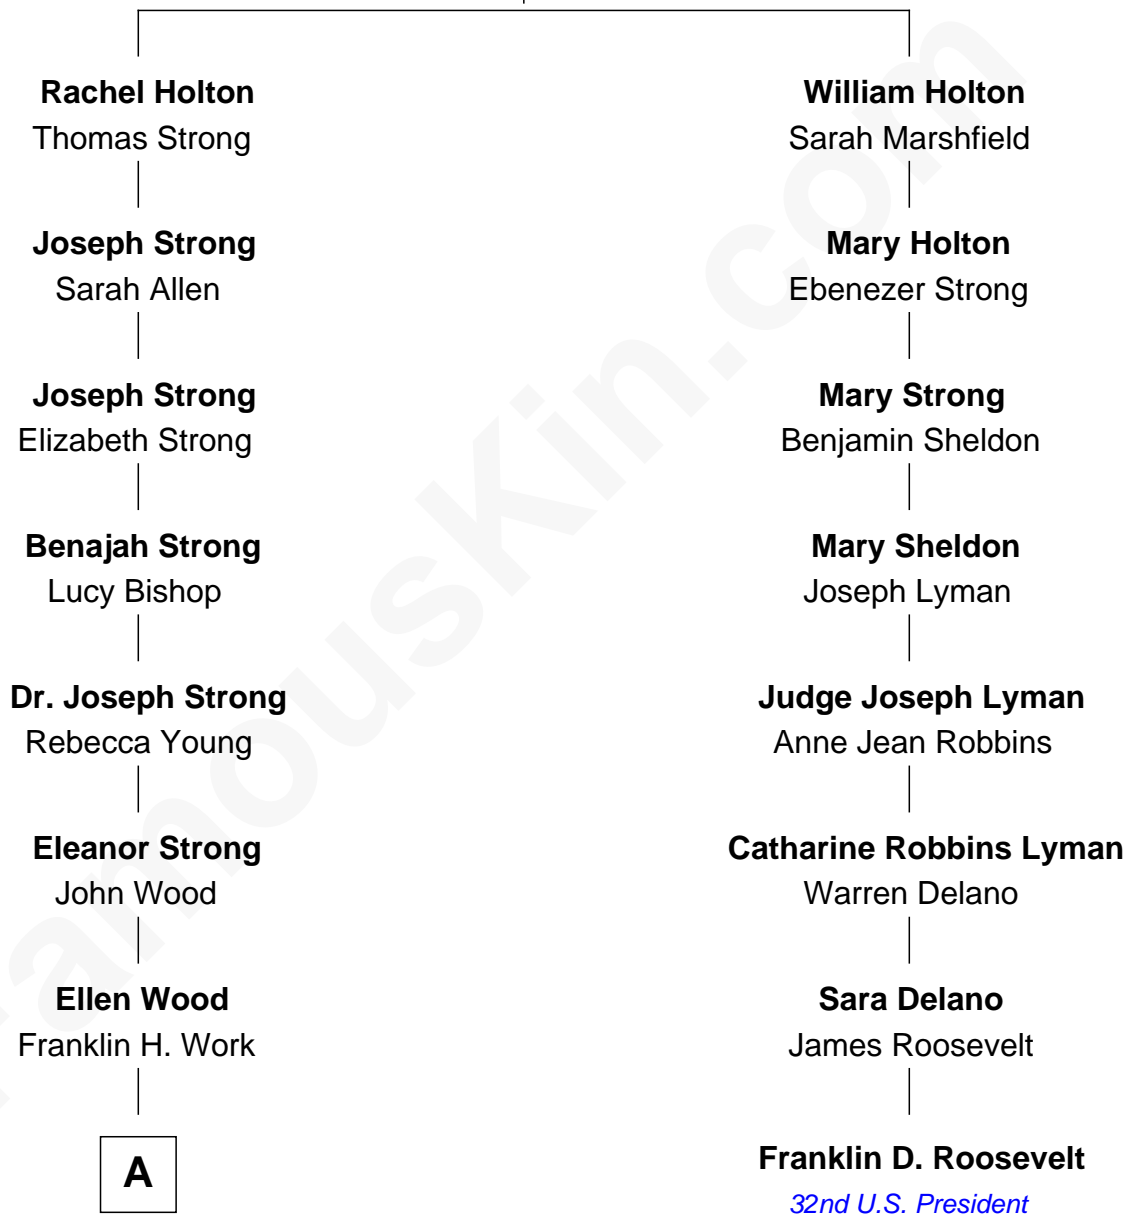

FamousKin.com Relationship Chart of

Prince William

Prince of Wales

7th cousin 4 times removed of

Franklin D. Roosevelt

32nd U.S. President

William Holton

Mary - - - - -

A

—
Frances Eleanor Work

James Boothby Burke Roche

—
Edmund Maurice Burke Roche

Ruth Sylvia Gill

—
Frances Ruth Burke Roche

Edward John Spencer

—
Princess Diana Frances Spencer

Charles III, King of the United Kingdom

—
Prince William

Prince of Wales