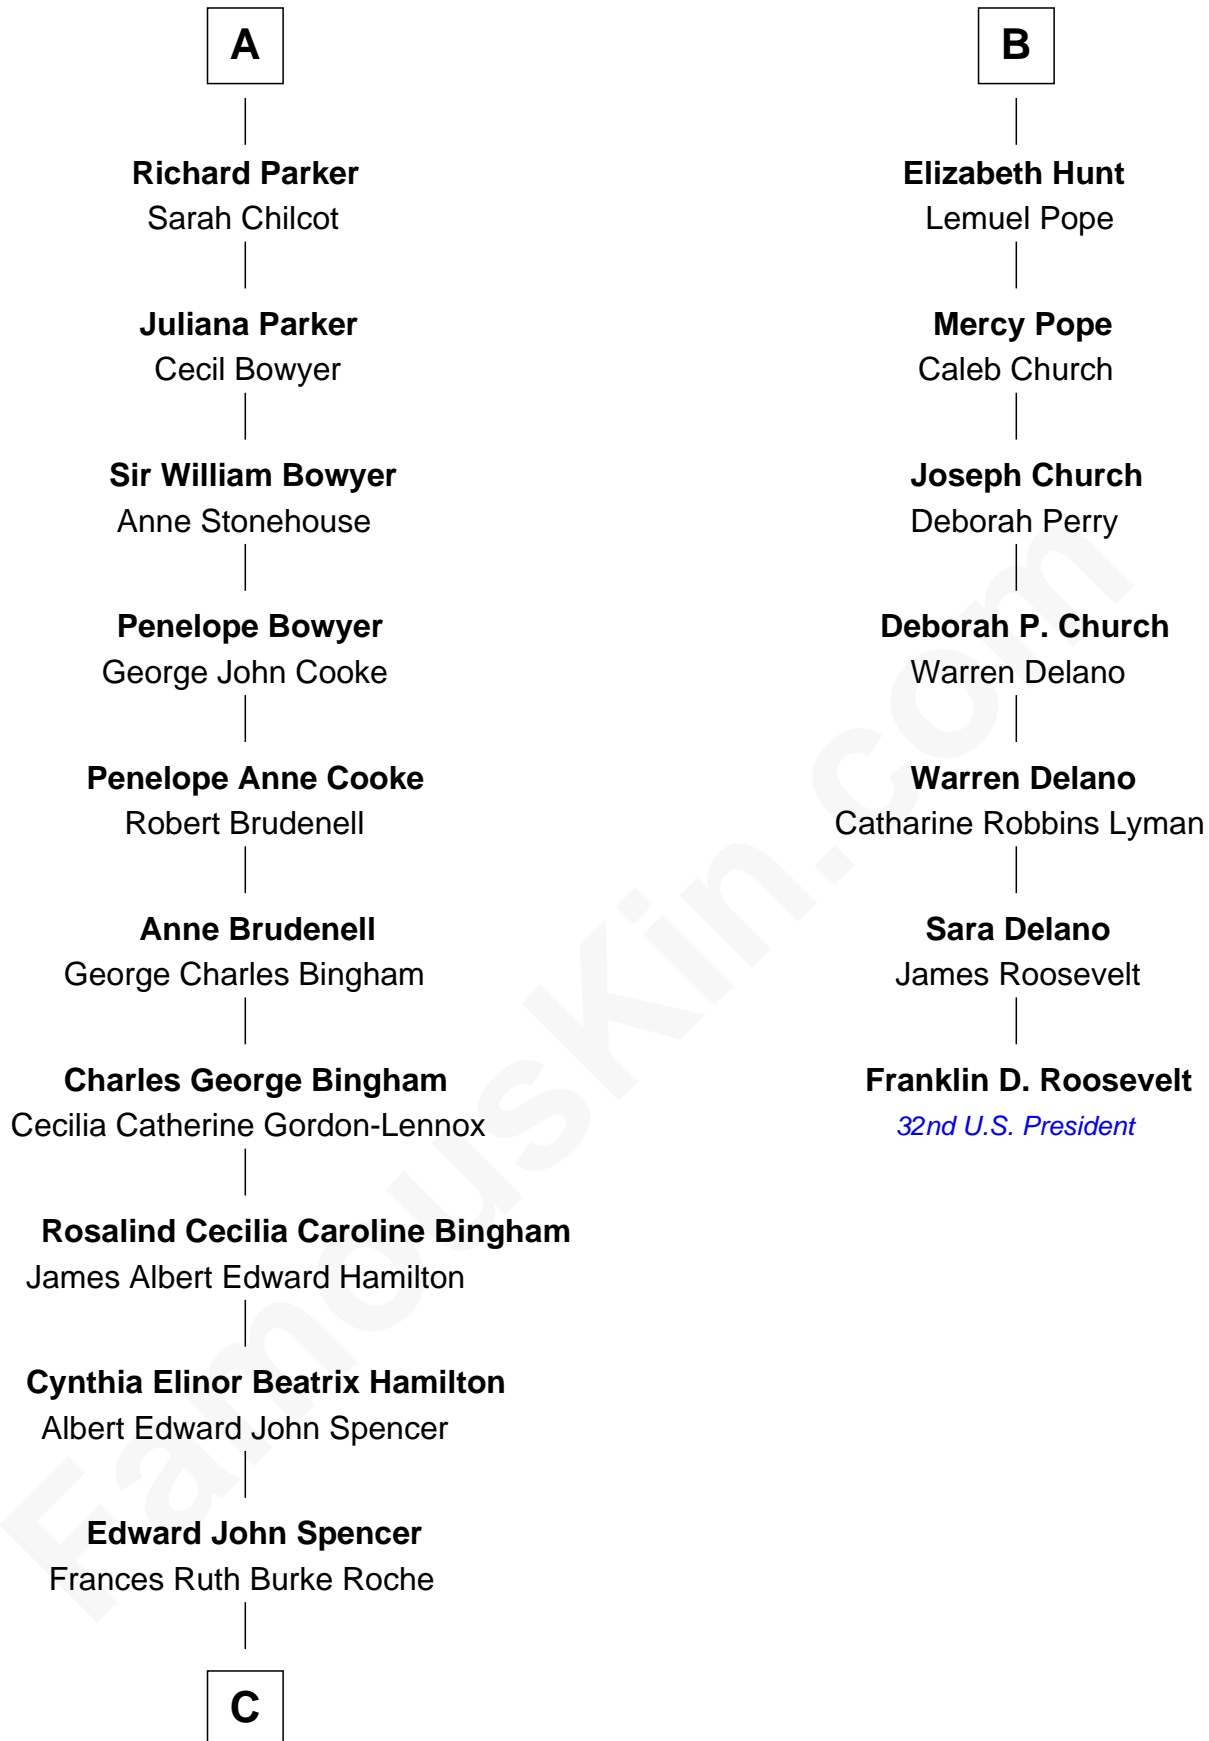

FamousKin.com
Relationship Chart of
Prince William
Prince of Wales

13th cousin 5 times removed of
Franklin D. Roosevelt
32nd U.S. President

Sir William Brandon
 Elizabeth Wingfield

C

Princess Diana Frances Spencer
Charles III, King of the United Kingdom

Prince William
Prince of Wales

FamousKin.com