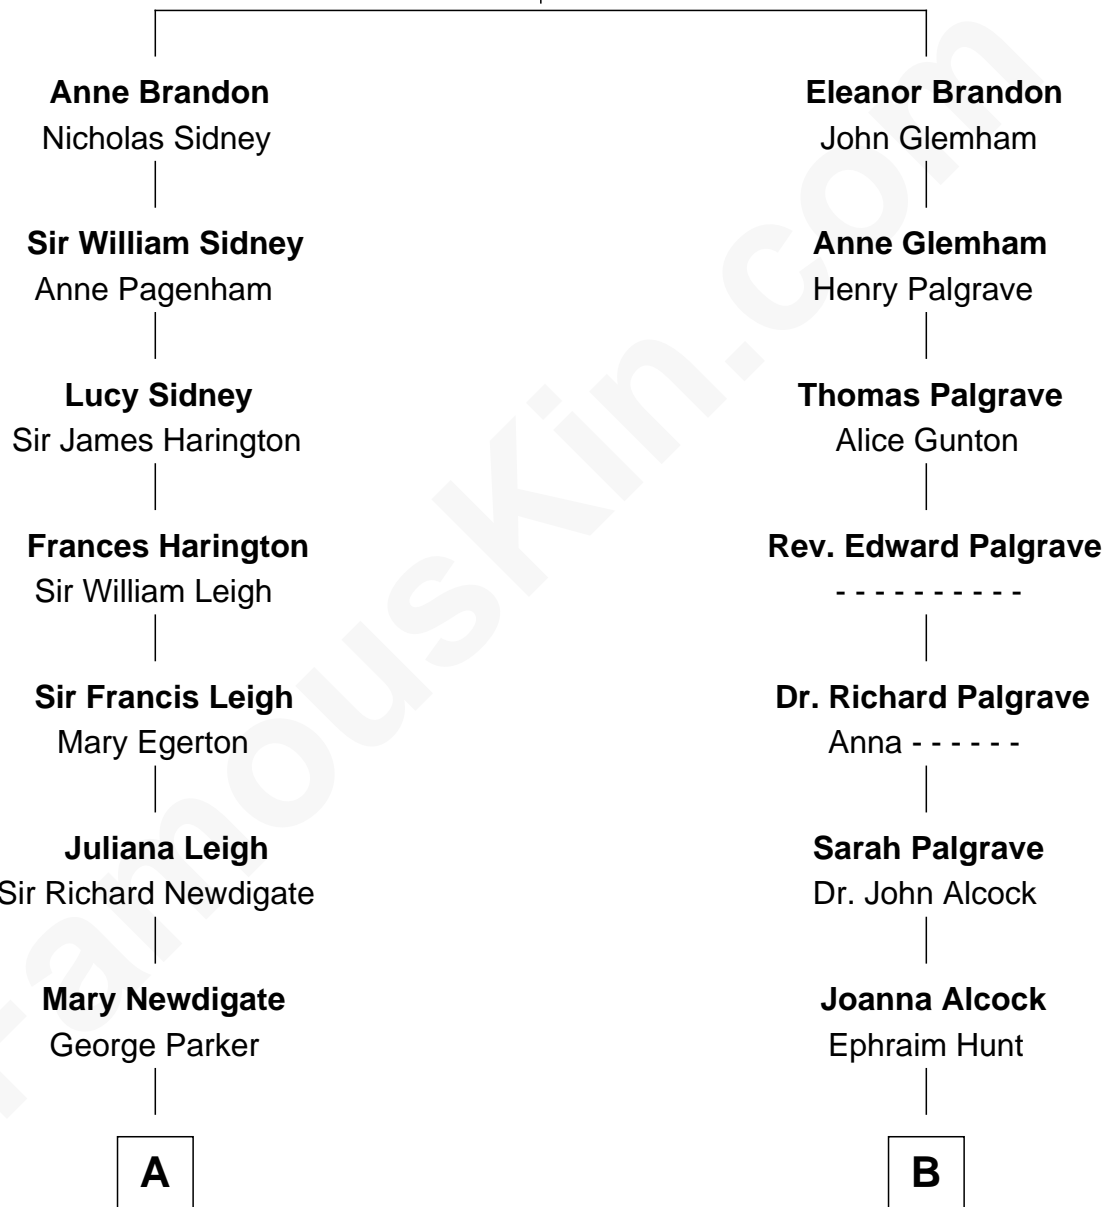

FamousKin.com
Relationship Chart of
Prince William
Prince of Wales

13th cousin 5 times removed of
Franklin D. Roosevelt
32nd U.S. President

Sir William Brandon
 Elizabeth Wingfield

C

Princess Diana Frances Spencer
Charles III, King of the United Kingdom

Prince William
Prince of Wales

FamousKin.com