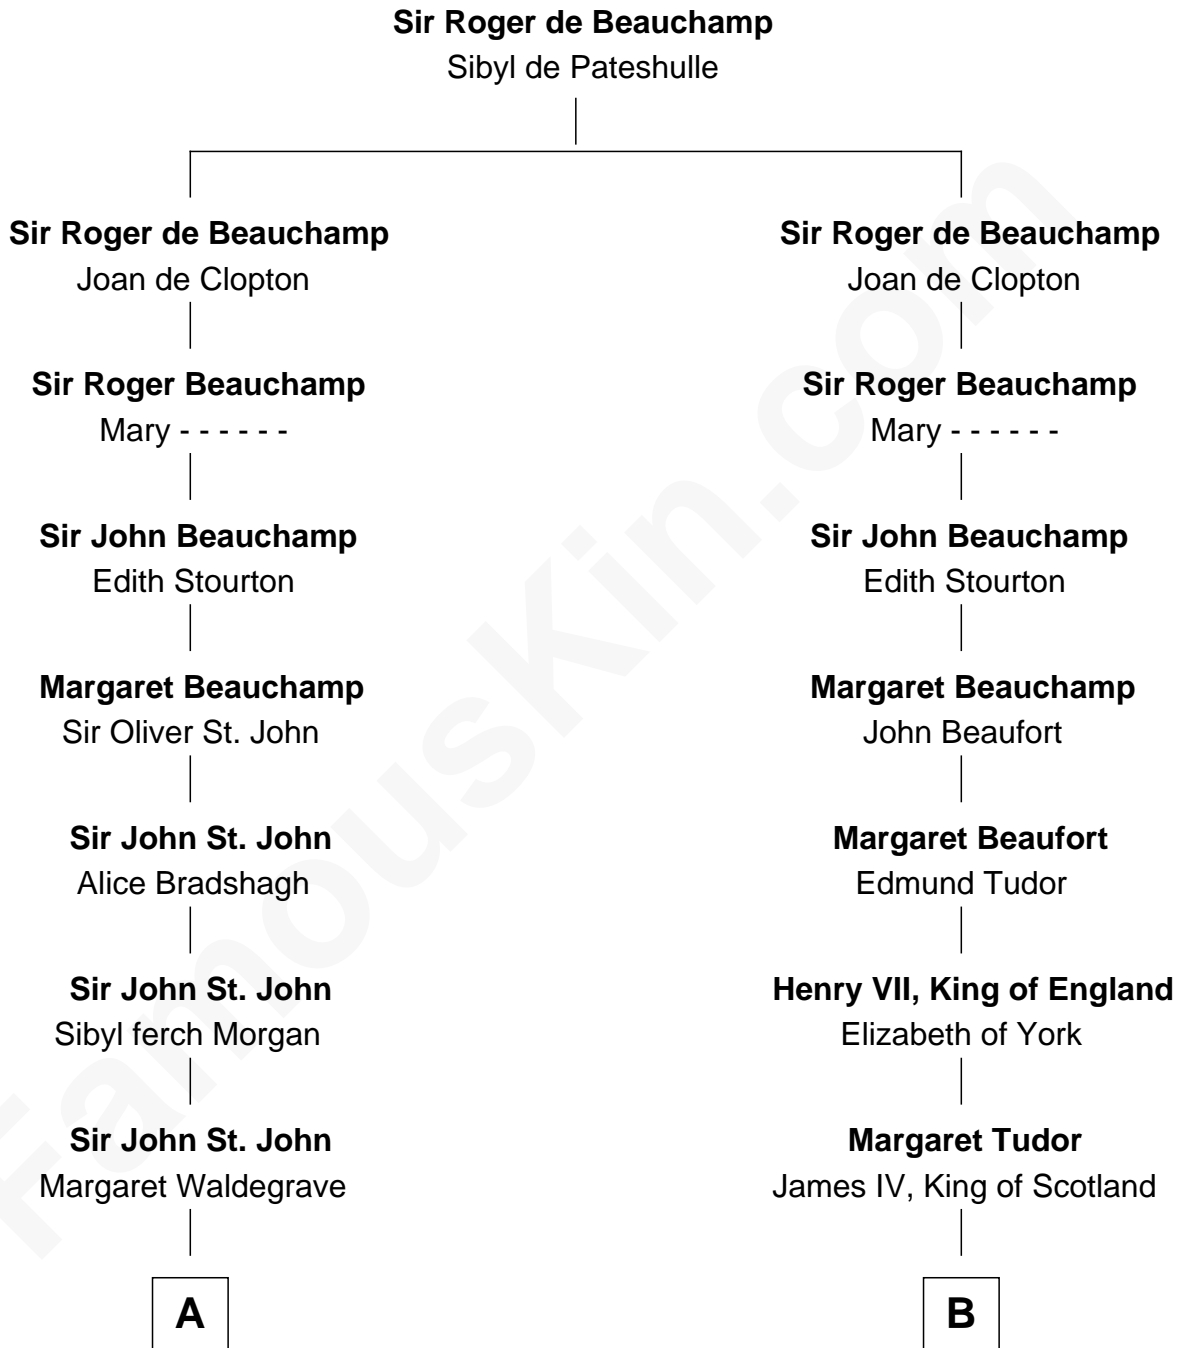

FamousKin.com
Relationship Chart of
Prince William
Prince of Wales

20th cousin 1 time removed of

Eleanor Roosevelt
First Lady of President Franklin D. Roosevelt

A

Margaret St. John
Sir Francis Russell

William Russell
Elizabeth Long

Francis Russell
Catherine Brydges

Anne Russell
George Digby

Ann Digby
Sir Robert Spencer

Sir Charles Spencer
Anne Churchill

John Spencer
Georgiana Carolina Carteret

John Spencer
Margaret Georgiana Poyntz

George John Spencer
Lavina Bingham

Frederick Spencer
Adelaide Horatia Elizabeth Seymour

C

B

James V, King of Scotland
Eleanor Stewart

Adam Stewart
Janet Ruthven

Mary Stewart
John Sinclair

William Sinclair
Joanna Gordon

James Sinclair
Anna Sinclair