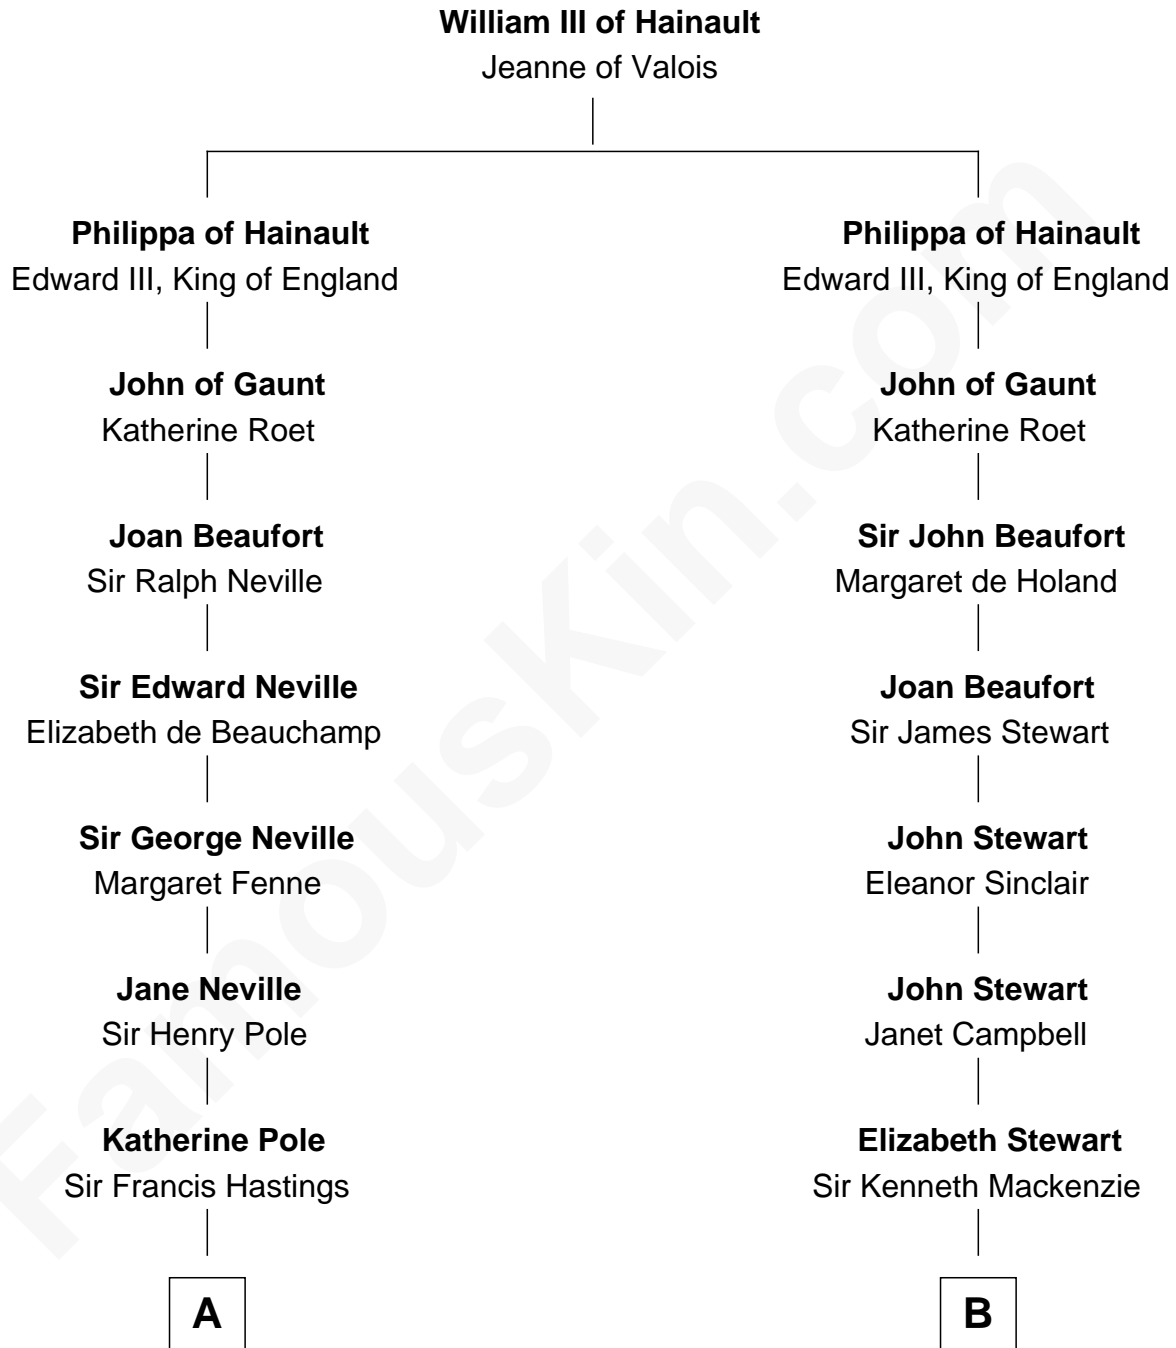

FamousKin.com
Relationship Chart of
Prince William
Prince of Wales

18th cousin 2 times removed of

Eleanor Roosevelt
First Lady of President Franklin D. Roosevelt

C

Albert Edward John Spencer
Cynthia Elinor Beatrix Hamilton

Edward John Spencer
Frances Ruth Burke Roche

Princess Diana Frances Spencer
Charles III, King of the United Kingdom

Prince William
Prince of Wales

D

Elliott Roosevelt
Anna Rebecca Hall

Eleanor Roosevelt
First Lady of Franklin Roosevelt