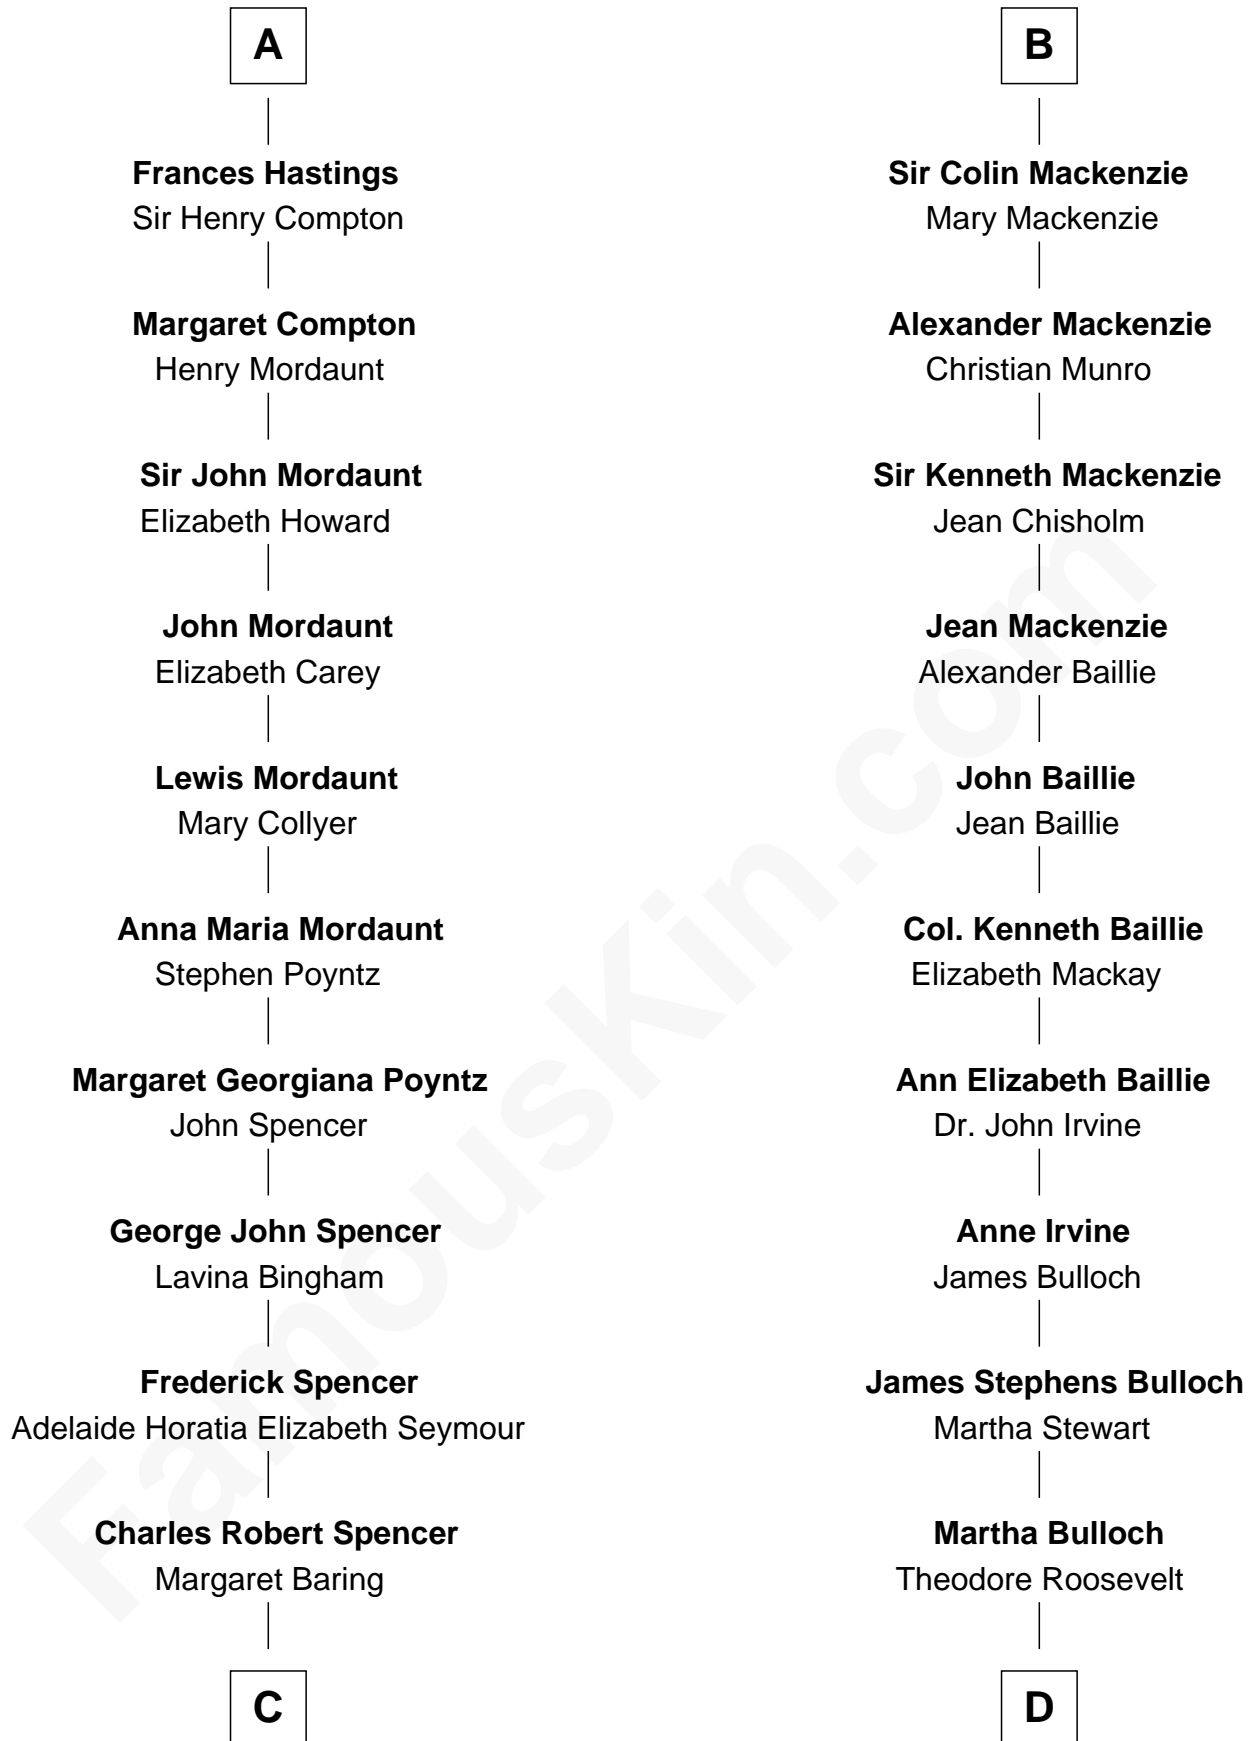

FamousKin.com
Relationship Chart of
Prince William
Prince of Wales

18th cousin 2 times removed of

Eleanor Roosevelt
First Lady of President Franklin D. Roosevelt

C

Albert Edward John Spencer
Cynthia Elinor Beatrix Hamilton

Edward John Spencer
Frances Ruth Burke Roche

Princess Diana Frances Spencer
Charles III, King of the United Kingdom

Prince William
Prince of Wales

D

Elliott Roosevelt
Anna Rebecca Hall

Eleanor Roosevelt
First Lady of Franklin Roosevelt