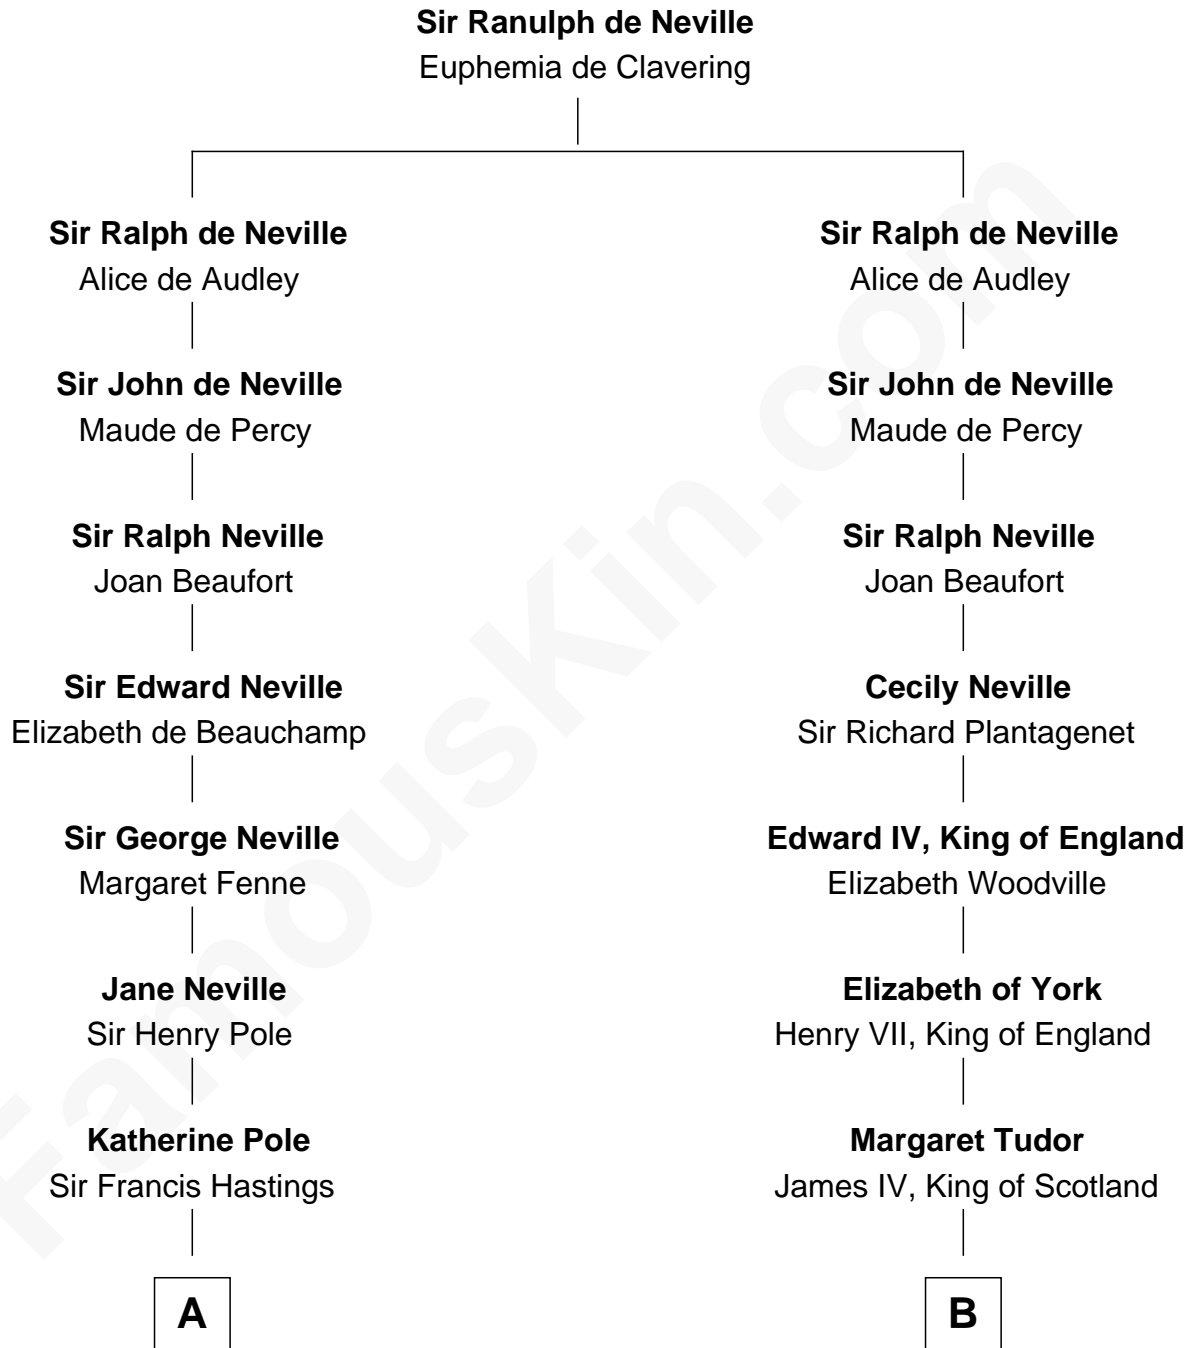

FamousKin.com

Relationship Chart of

Prince William

Prince of Wales

20th cousin of

Eleanor Roosevelt

First Lady of President Franklin D. Roosevelt

C

Albert Edward John Spencer
Cynthia Elinor Beatrix Hamilton

Edward John Spencer
Frances Ruth Burke Roche

Princess Diana Frances Spencer
Charles III, King of the United Kingdom

Prince William
Prince of Wales

D

Dr. Edward Hunter Ludlow
Elizabeth Livingston

Mary Livingston Ludlow
Valentine Gill Hall

Anna Rebecca Hall
Elliott Roosevelt

Eleanor Roosevelt
First Lady of Franklin Roosevelt