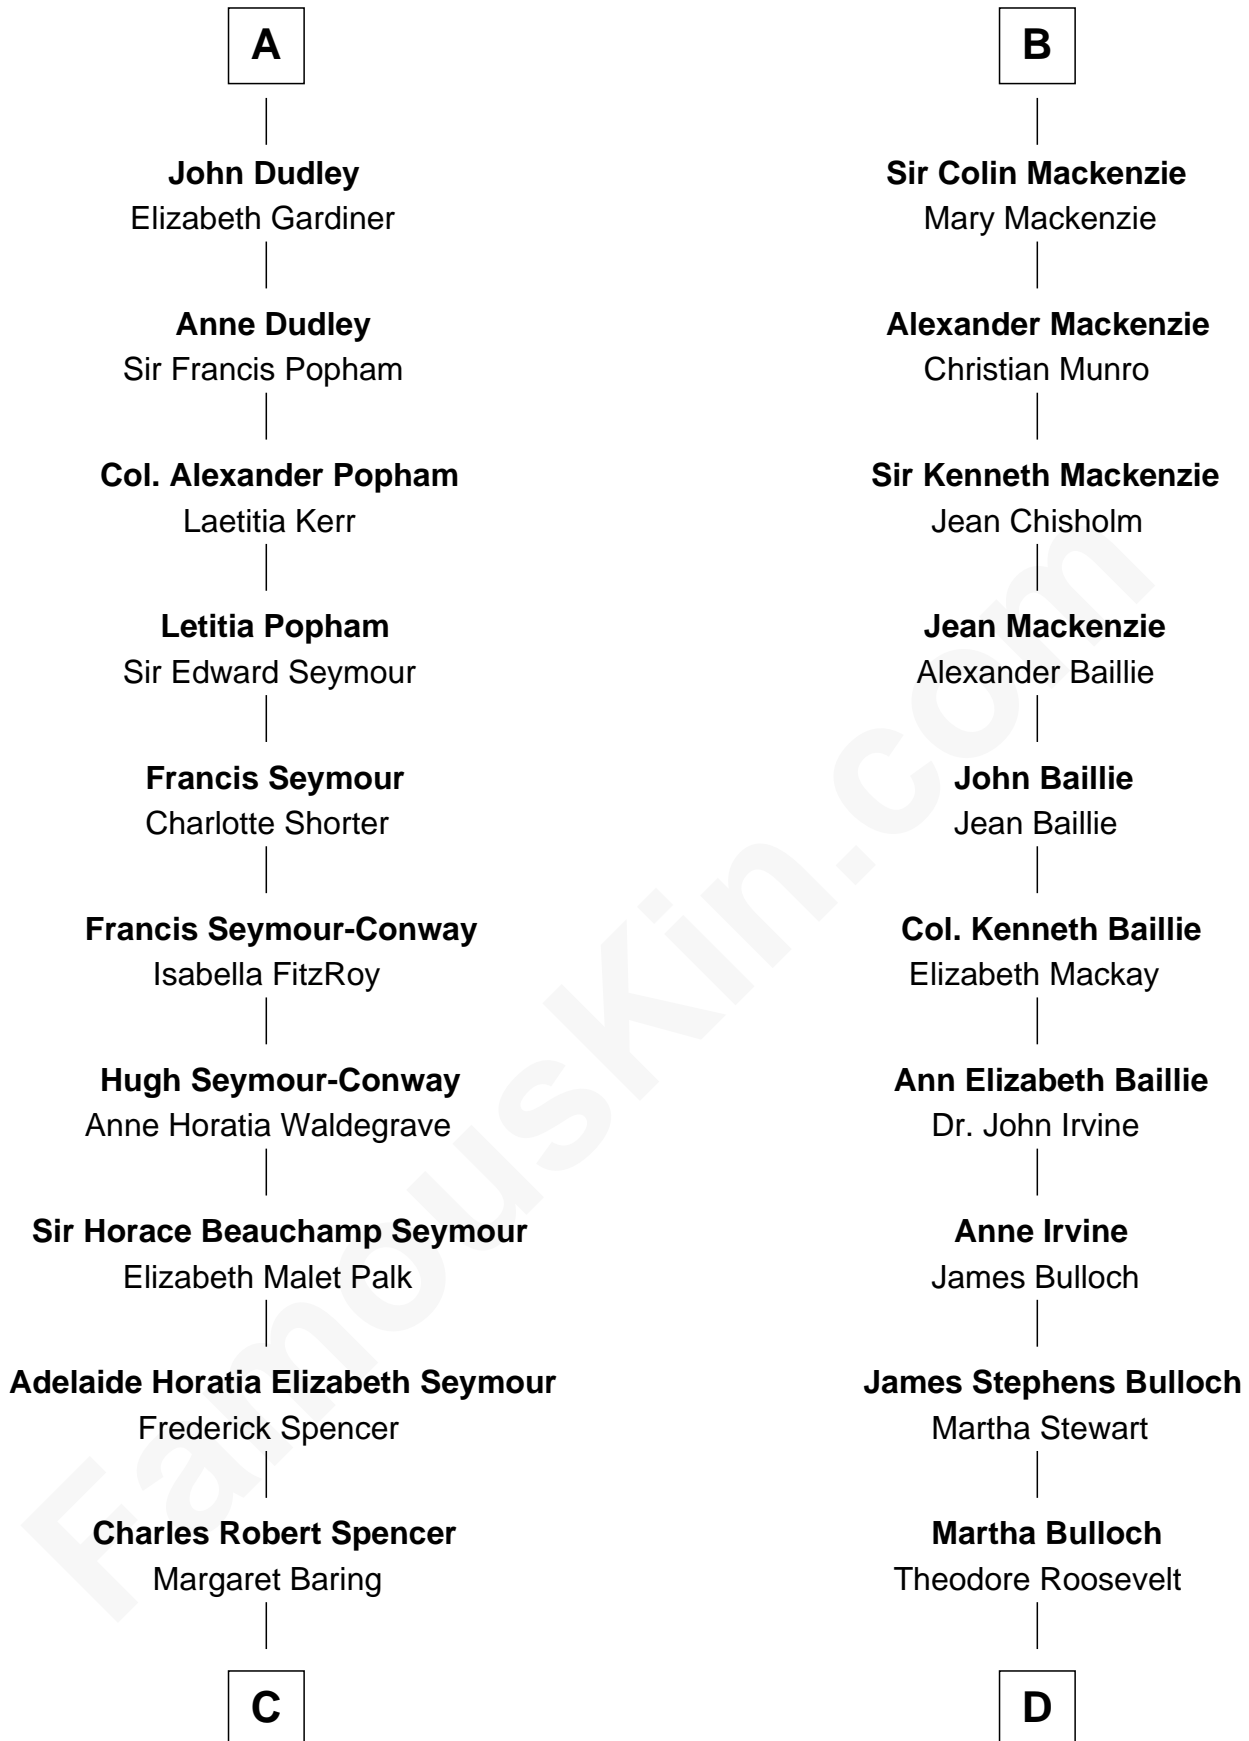

FamousKin.com
Relationship Chart of
Prince William
Prince of Wales

18th cousin 2 times removed of

Eleanor Roosevelt
First Lady of President Franklin D. Roosevelt

C

Albert Edward John Spencer
Cynthia Elinor Beatrix Hamilton

Edward John Spencer
Frances Ruth Burke Roche

Princess Diana Frances Spencer
Charles III, King of the United Kingdom

Prince William
Prince of Wales

D

Elliott Roosevelt
Anna Rebecca Hall

Eleanor Roosevelt
First Lady of Franklin Roosevelt