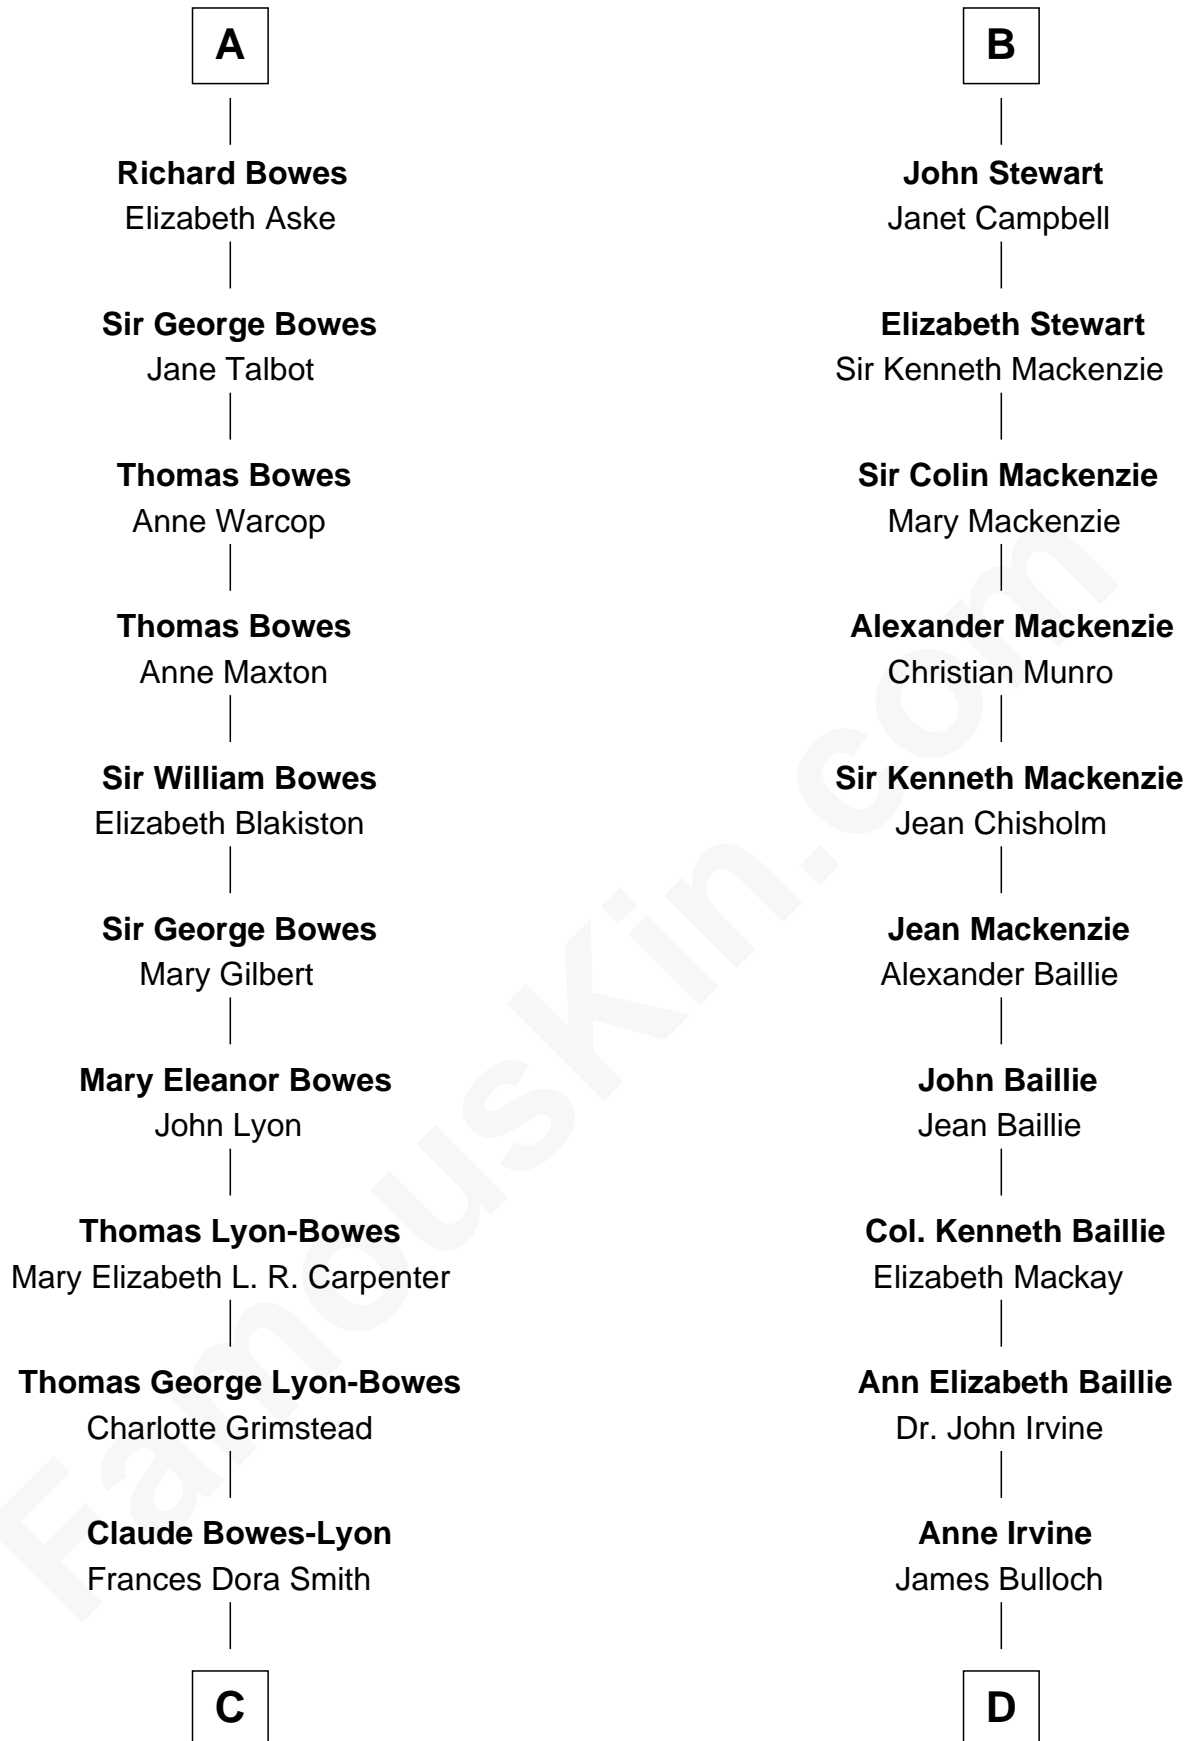

FamousKin.com

Relationship Chart of

Prince William

Prince of Wales

20th cousin 1 time removed of

Eleanor Roosevelt

First Lady of President Franklin D. Roosevelt

C

Claude George Bowes-Lyon
Cecilia Nina Cavendish-Bentinck

Elizabeth Bowes-Lyon
George VI, King of the United Kingdom

Elizabeth II, Queen of the United Kingdom
Prince Philip of Edinburgh

Charles III, King of the United Kingdom
Princess Diana Frances Spencer

Prince William
Prince of Wales

D

James Stephens Bulloch
Martha Stewart

Martha Bulloch
Theodore Roosevelt

Elliott Roosevelt
Anna Rebecca Hall

Eleanor Roosevelt
First Lady of Franklin Roosevelt