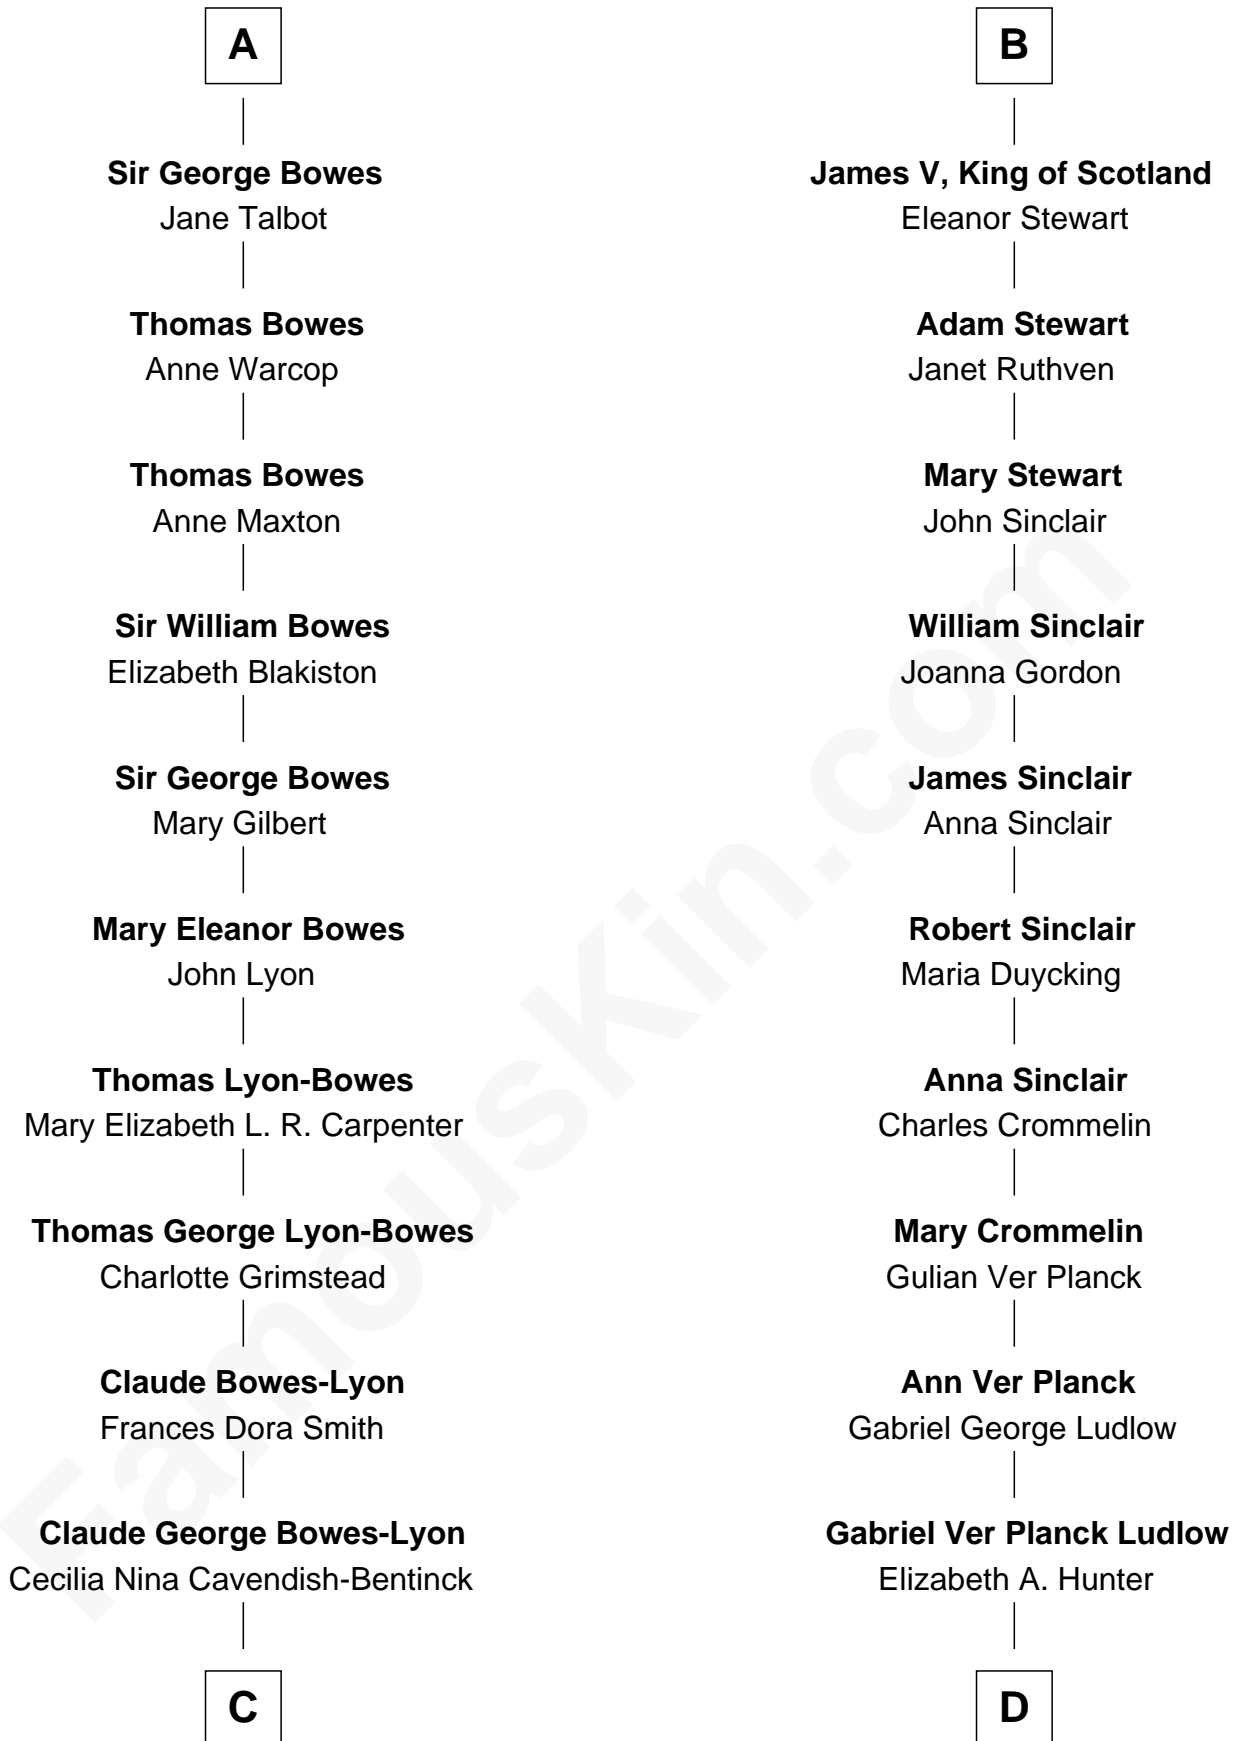

# FamousKin.com Relationship Chart of

**Prince William**

*Prince of Wales*

20th cousin of

**Eleanor Roosevelt**

*First Lady of President Franklin D. Roosevelt*

**Sir Hugh I de Audley**

Iseult de Mortimer

**C**

**Elizabeth Bowes-Lyon**

George VI, King of the United Kingdom

**Elizabeth II, Queen of the United Kingdom**

Prince Philip of Edinburgh

**Charles III, King of the United Kingdom**

Princess Diana Frances Spencer

**Prince William**

*Prince of Wales*

**D**

**Dr. Edward Hunter Ludlow**

Elizabeth Livingston

**Mary Livingston Ludlow**

Valentine Gill Hall

**Anna Rebecca Hall**

Elliott Roosevelt

**Eleanor Roosevelt**

*First Lady of Franklin Roosevelt*