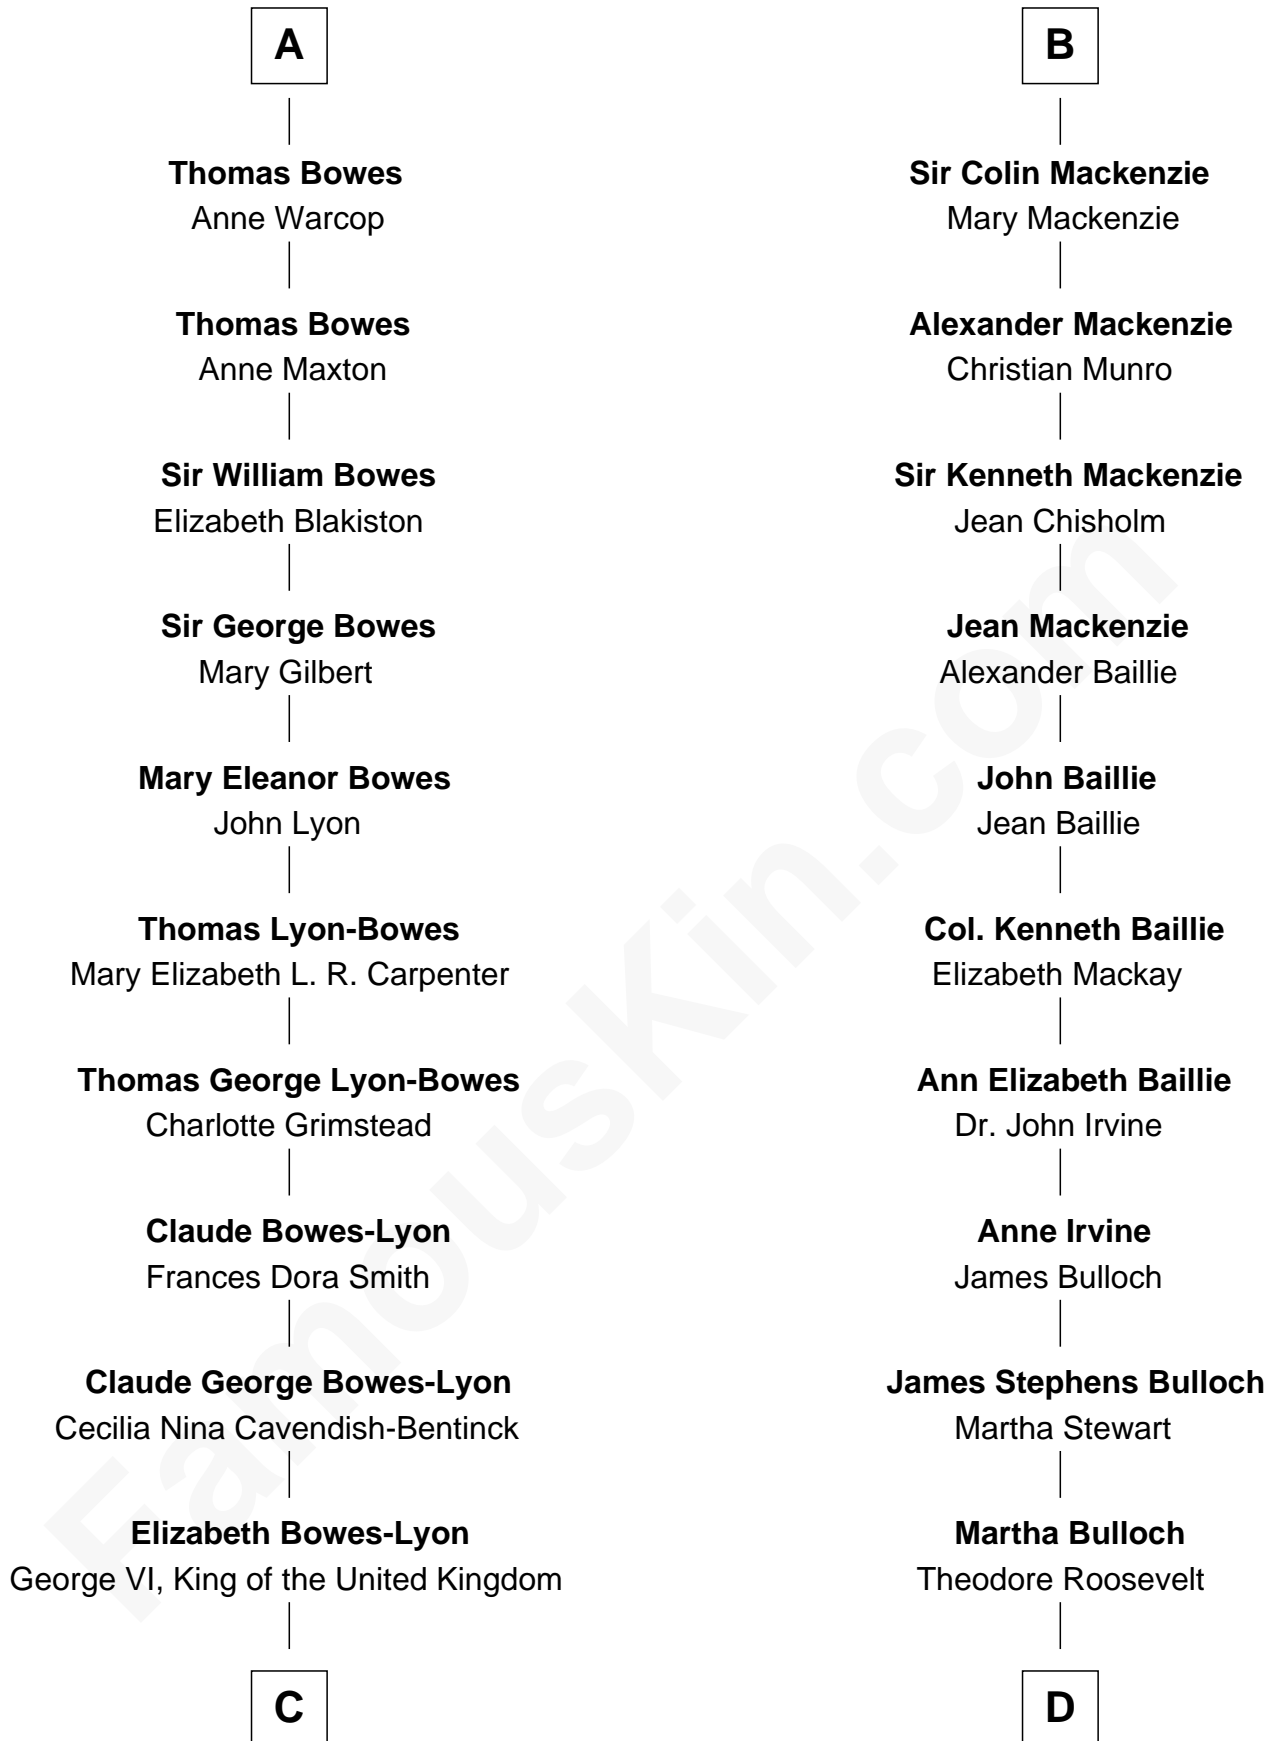

FamousKin.com Relationship Chart of

Prince William

Prince of Wales

18th cousin 1 time removed of

Eleanor Roosevelt

First Lady of President Franklin D. Roosevelt

Edmund Fitzalan

Alice de Warenne

C

Elizabeth II, Queen of the United Kingdom

Prince Philip of Edinburgh

Charles III, King of the United Kingdom

Princess Diana Frances Spencer

Prince William

Prince of Wales

D