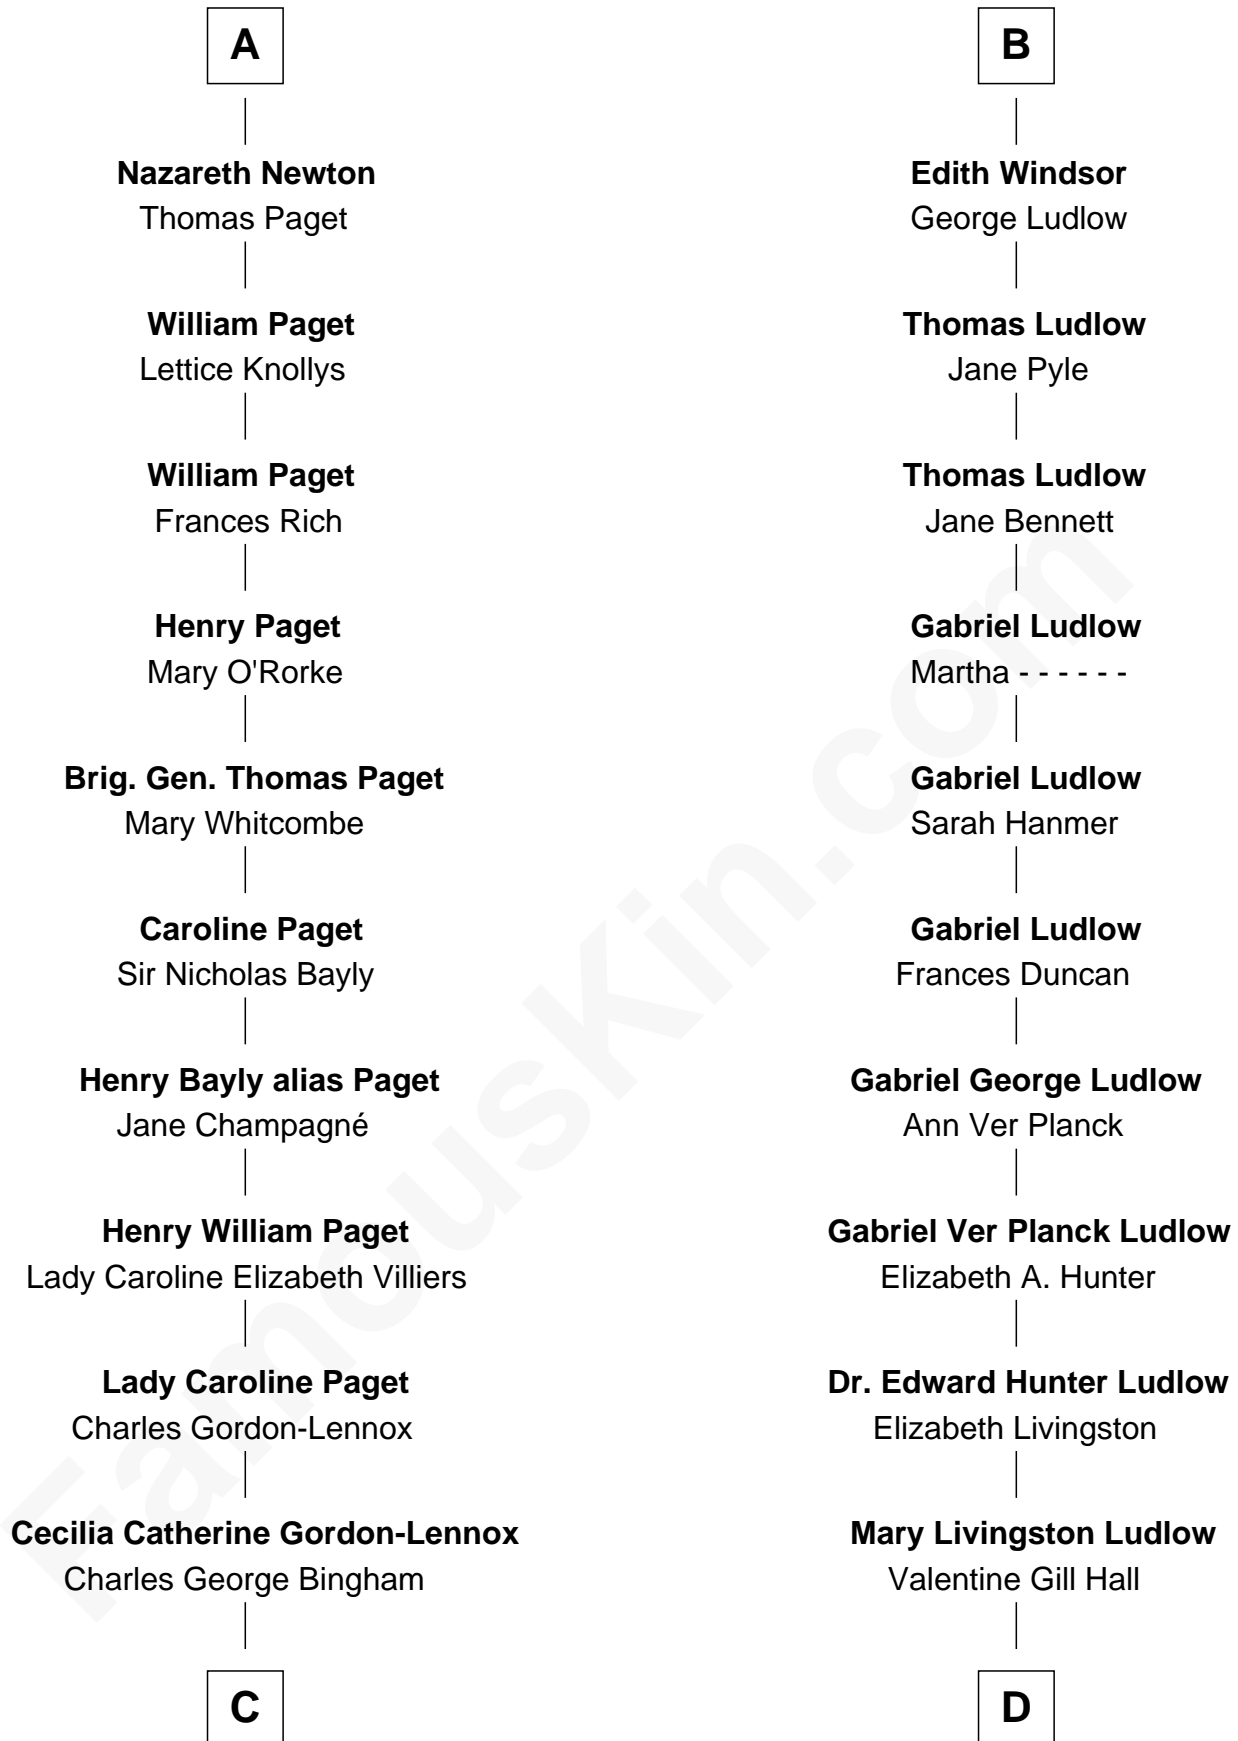

FamousKin.com

Relationship Chart of

Prince William

Prince of Wales

18th cousin 3 times removed of

Eleanor Roosevelt
First Lady of President Franklin D. Roosevelt

C

Rosalind Cecilia Caroline Bingham

James Albert Edward Hamilton

Cynthia Elinor Beatrix Hamilton

Albert Edward John Spencer

Edward John Spencer

Frances Ruth Burke Roche

Princess Diana Frances Spencer

Charles III, King of the United Kingdom

Prince William

Prince of Wales

D

Anna Rebecca Hall

Elliott Roosevelt

Eleanor Roosevelt

First Lady of Franklin Roosevelt