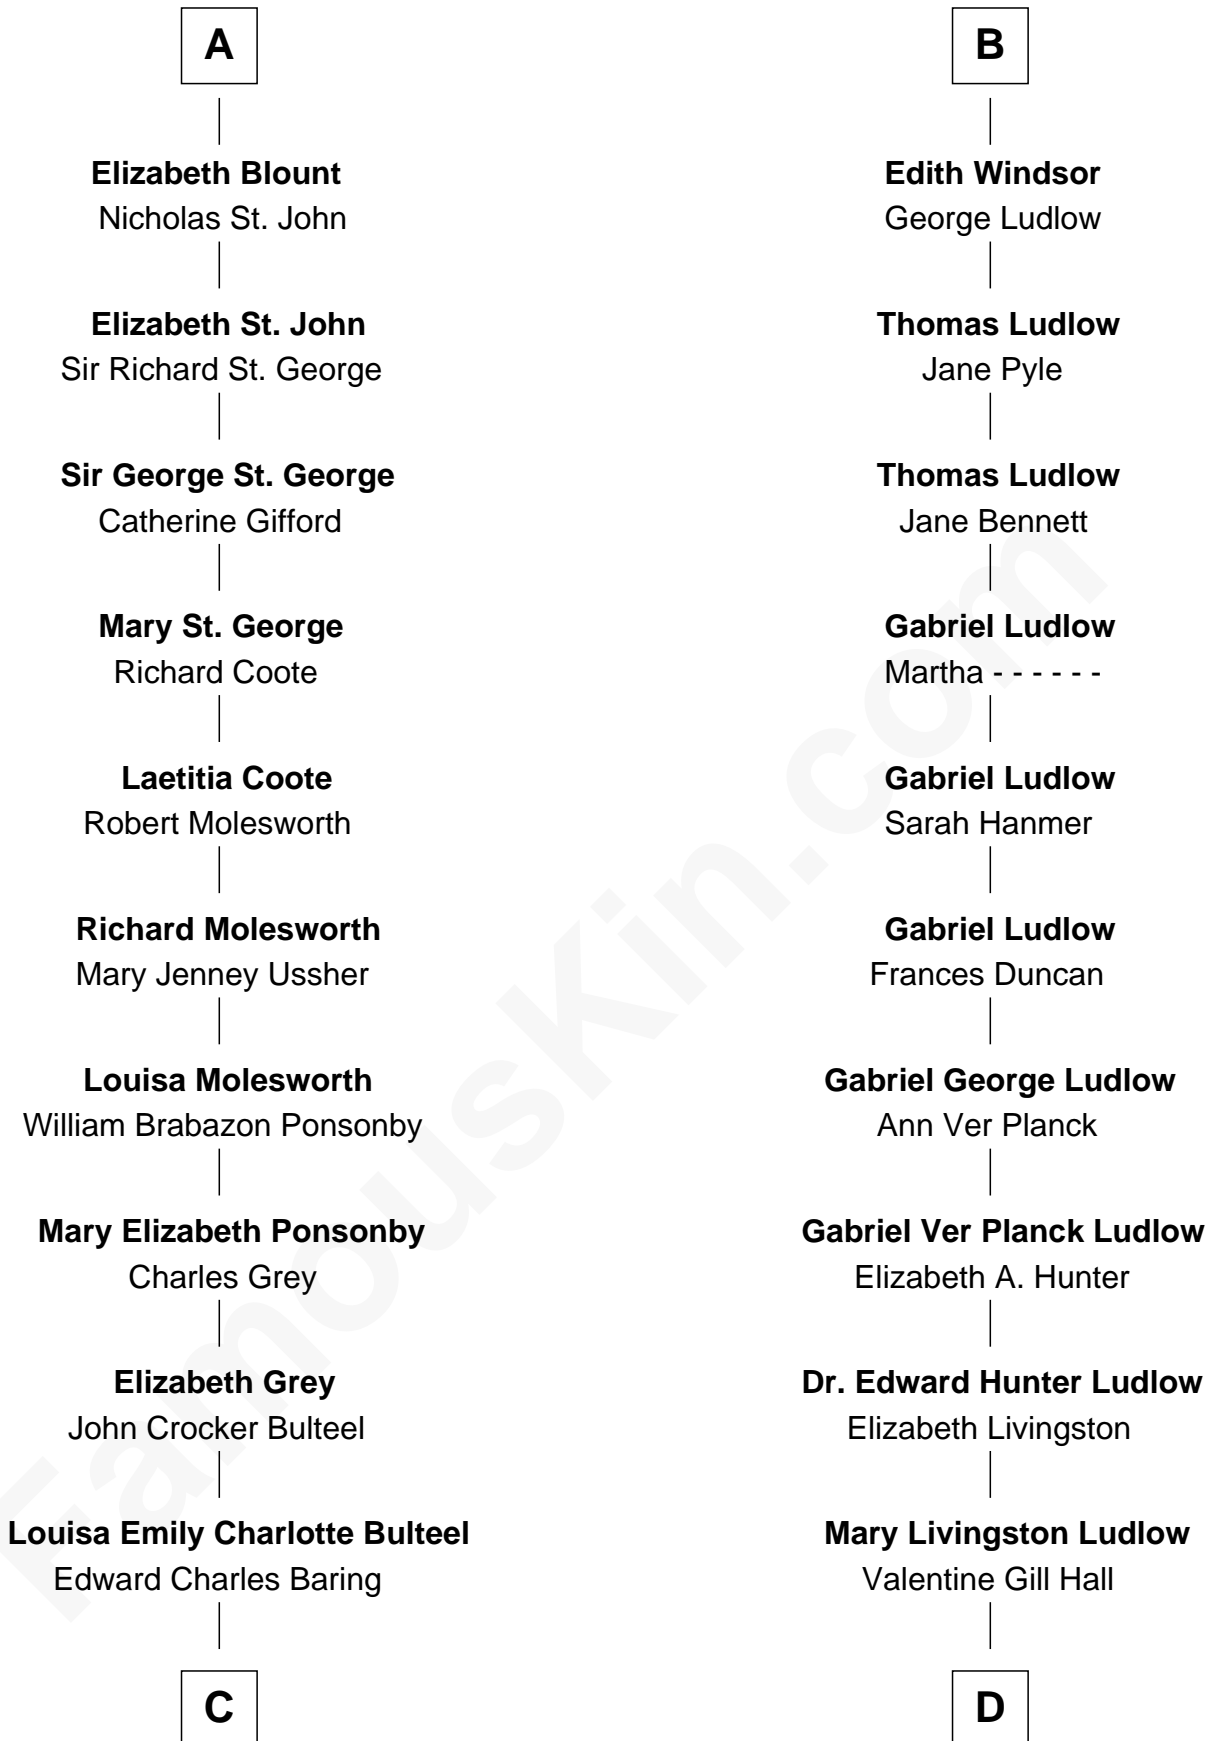

FamousKin.com
Relationship Chart of
Prince William
Prince of Wales

18th cousin 3 times removed of

Eleanor Roosevelt
First Lady of President Franklin D. Roosevelt

Sir Thomas de Swynnerton

C

Margaret Baring
Charles Robert Spencer

Albert Edward John Spencer
Cynthia Elinor Beatrix Hamilton

Edward John Spencer
Frances Ruth Burke Roche

Princess Diana Frances Spencer
Charles III, King of the United Kingdom

Prince William
Prince of Wales

D

Anna Rebecca Hall
Elliott Roosevelt

Eleanor Roosevelt
First Lady of Franklin Roosevelt

FamousKin.com