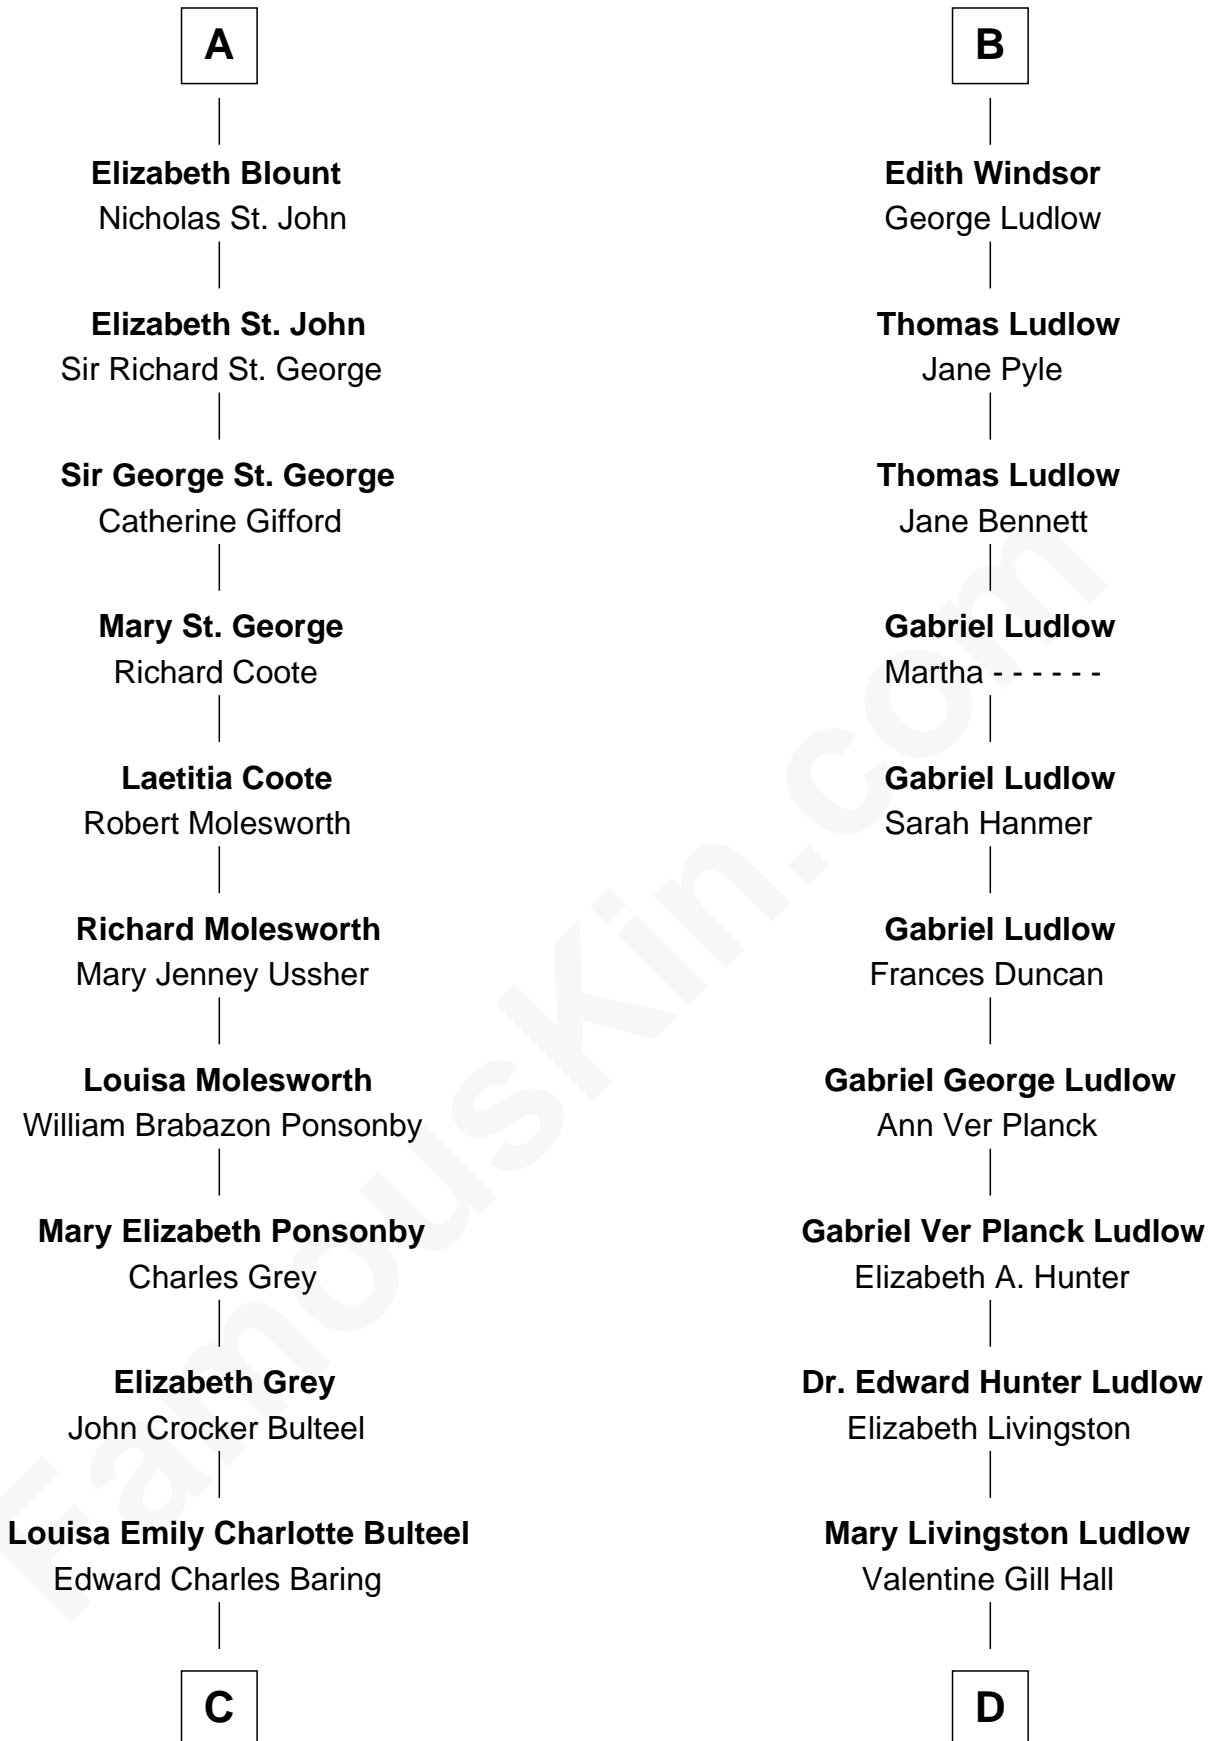

FamousKin.com
Relationship Chart of
Prince William
Prince of Wales

18th cousin 3 times removed of

Eleanor Roosevelt
First Lady of President Franklin D. Roosevelt

Sir Geoffrey de Gresley
 Margaret Gernon

C

Margaret Baring
Charles Robert Spencer

Albert Edward John Spencer
Cynthia Elinor Beatrix Hamilton

Edward John Spencer
Frances Ruth Burke Roche

Princess Diana Frances Spencer
Charles III, King of the United Kingdom

Prince William
Prince of Wales

D

Anna Rebecca Hall
Elliott Roosevelt

Eleanor Roosevelt
First Lady of Franklin Roosevelt

FamousKin.com