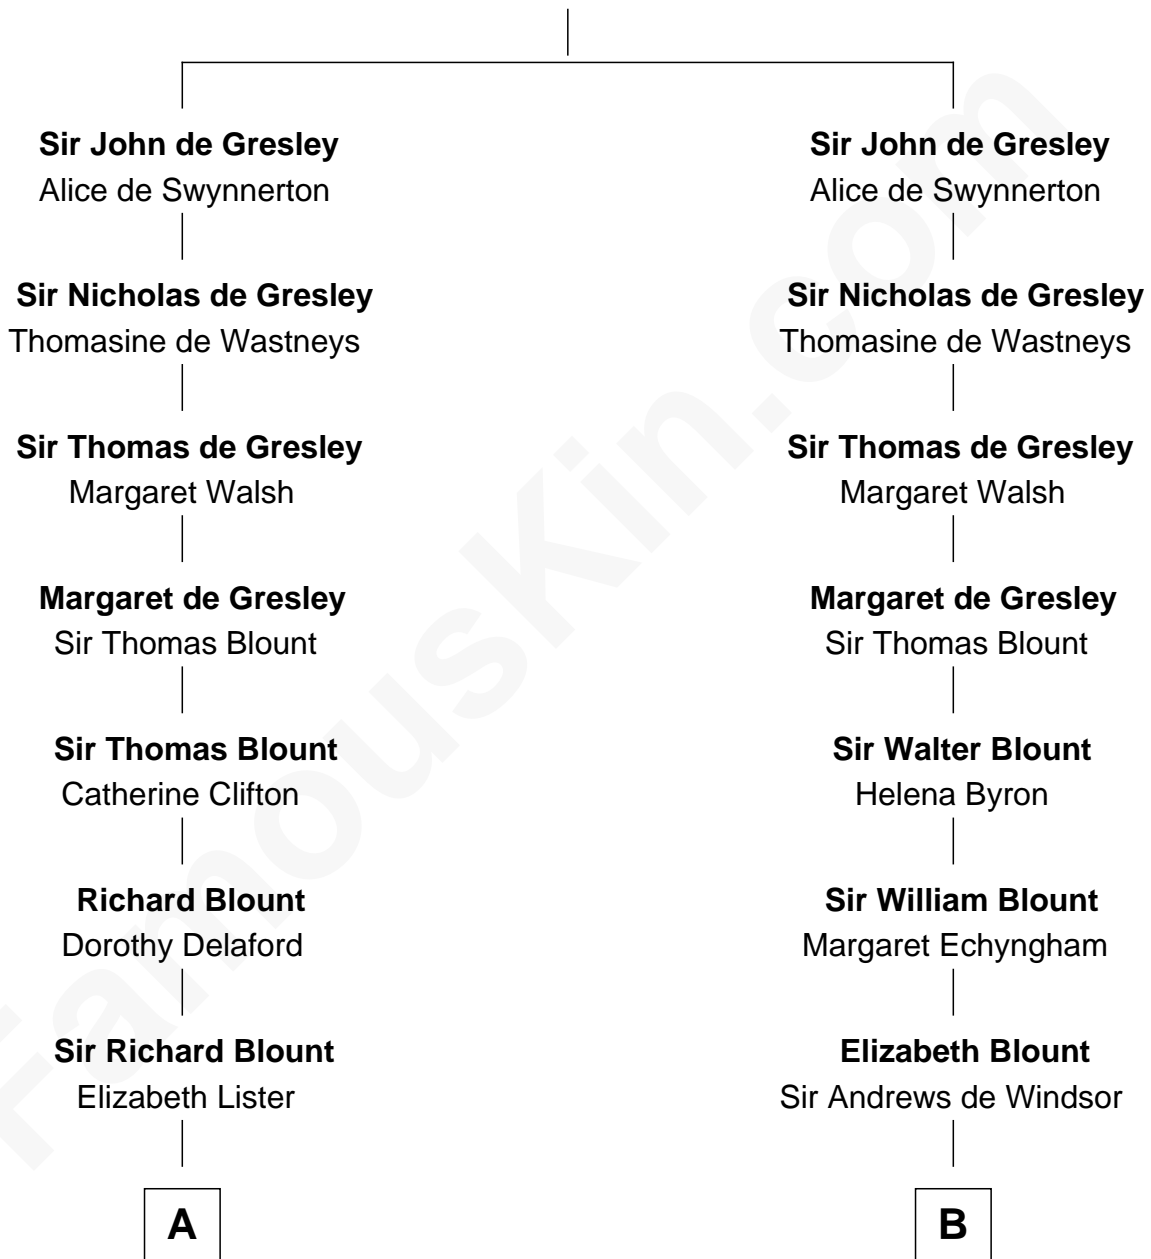

FamousKin.com
Relationship Chart of
Prince William
Prince of Wales

18th cousin 3 times removed of

Eleanor Roosevelt
First Lady of President Franklin D. Roosevelt

Sir Geoffrey de Gresley
 Margaret Gernon

C

Margaret Baring
Charles Robert Spencer

Albert Edward John Spencer
Cynthia Elinor Beatrix Hamilton

Edward John Spencer
Frances Ruth Burke Roche

Princess Diana Frances Spencer
Charles III, King of the United Kingdom

Prince William
Prince of Wales

D

Anna Rebecca Hall
Elliott Roosevelt

Eleanor Roosevelt
First Lady of Franklin Roosevelt

FamousKin.com