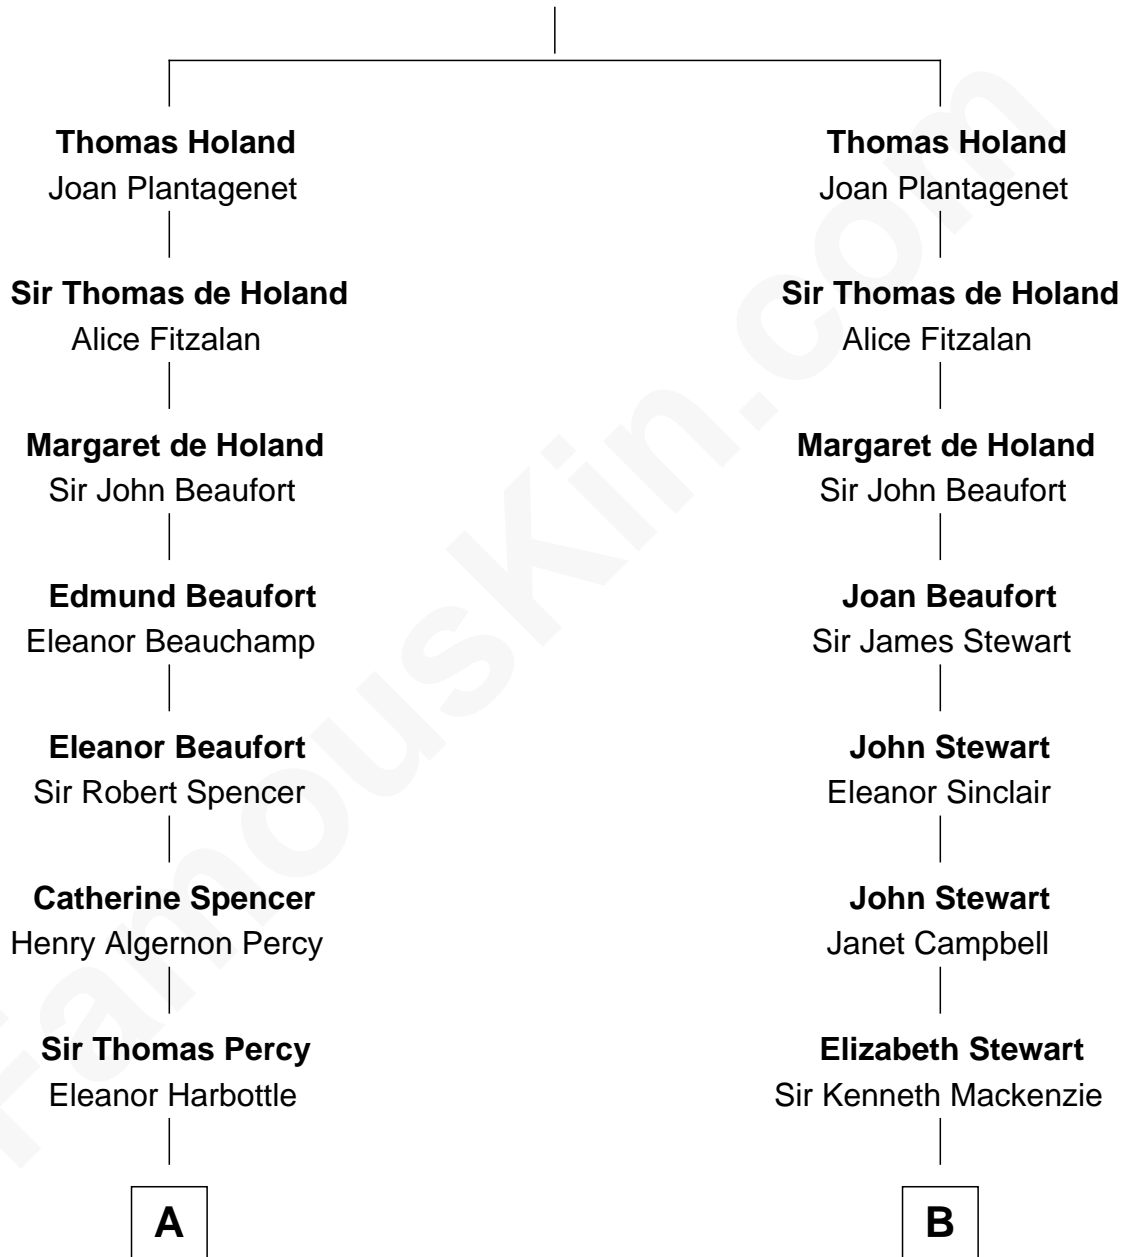

FamousKin.com
Relationship Chart of
Prince William
Prince of Wales

18th cousin 3 times removed of

Eleanor Roosevelt
First Lady of President Franklin D. Roosevelt

Sir Robert de Holland
 Maude la Zouche

A

Henry Percy
Katherine Neville

Henry Percy
Dorothy Devereux

Dorothy Percy
Robert Sydney

Dorothy Sydney
Henry Spencer

Sir Robert Spencer
Ann Digby

Sir Charles Spencer
Anne Churchill

John Spencer
Georgiana Carolina Carteret

John Spencer
Margaret Georgiana Poyntz