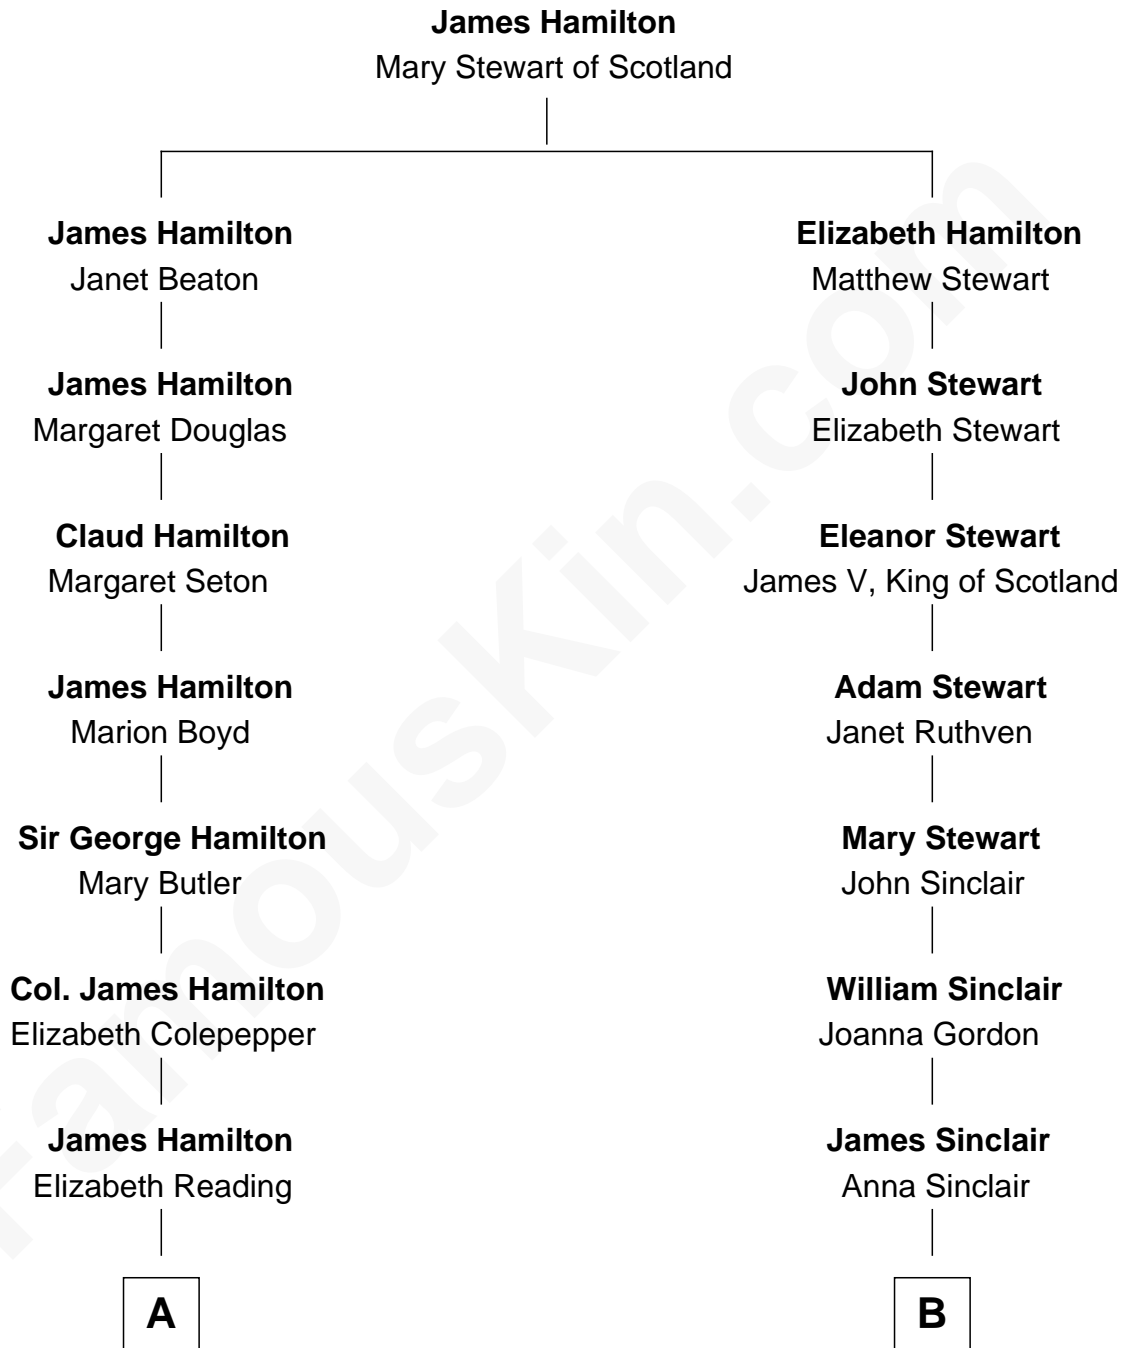

FamousKin.com
Relationship Chart of
Prince William
Prince of Wales

15th cousin 2 times removed of

Eleanor Roosevelt
First Lady of President Franklin D. Roosevelt

A

James Hamilton

Anne Plumer

Capt. John Hamilton