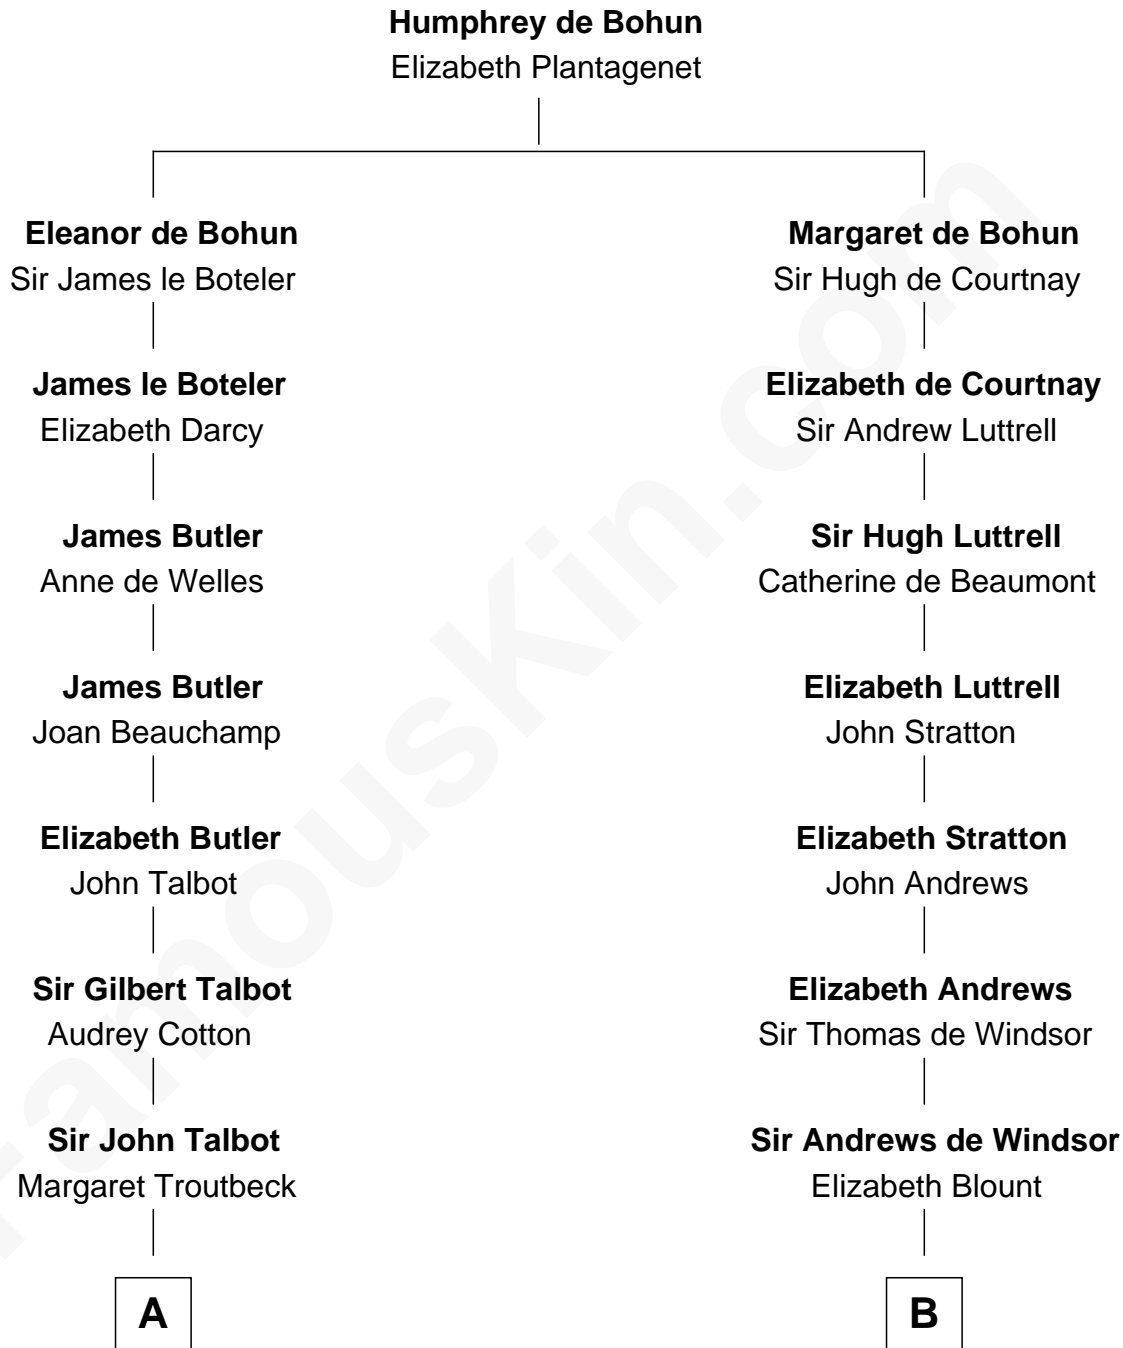

FamousKin.com
Relationship Chart of
Prince William
Prince of Wales

18th cousin 3 times removed of

Eleanor Roosevelt
First Lady of President Franklin D. Roosevelt

C

Claude George Bowes-Lyon
Cecilia Nina Cavendish-Bentinck

Elizabeth Bowes-Lyon
George VI, King of the United Kingdom

Elizabeth II, Queen of the United Kingdom
Prince Philip of Edinburgh

Charles III, King of the United Kingdom
Princess Diana Frances Spencer

Prince William
Prince of Wales

D

Anna Rebecca Hall
Elliott Roosevelt

Eleanor Roosevelt
First Lady of Franklin Roosevelt

FamousKin.com