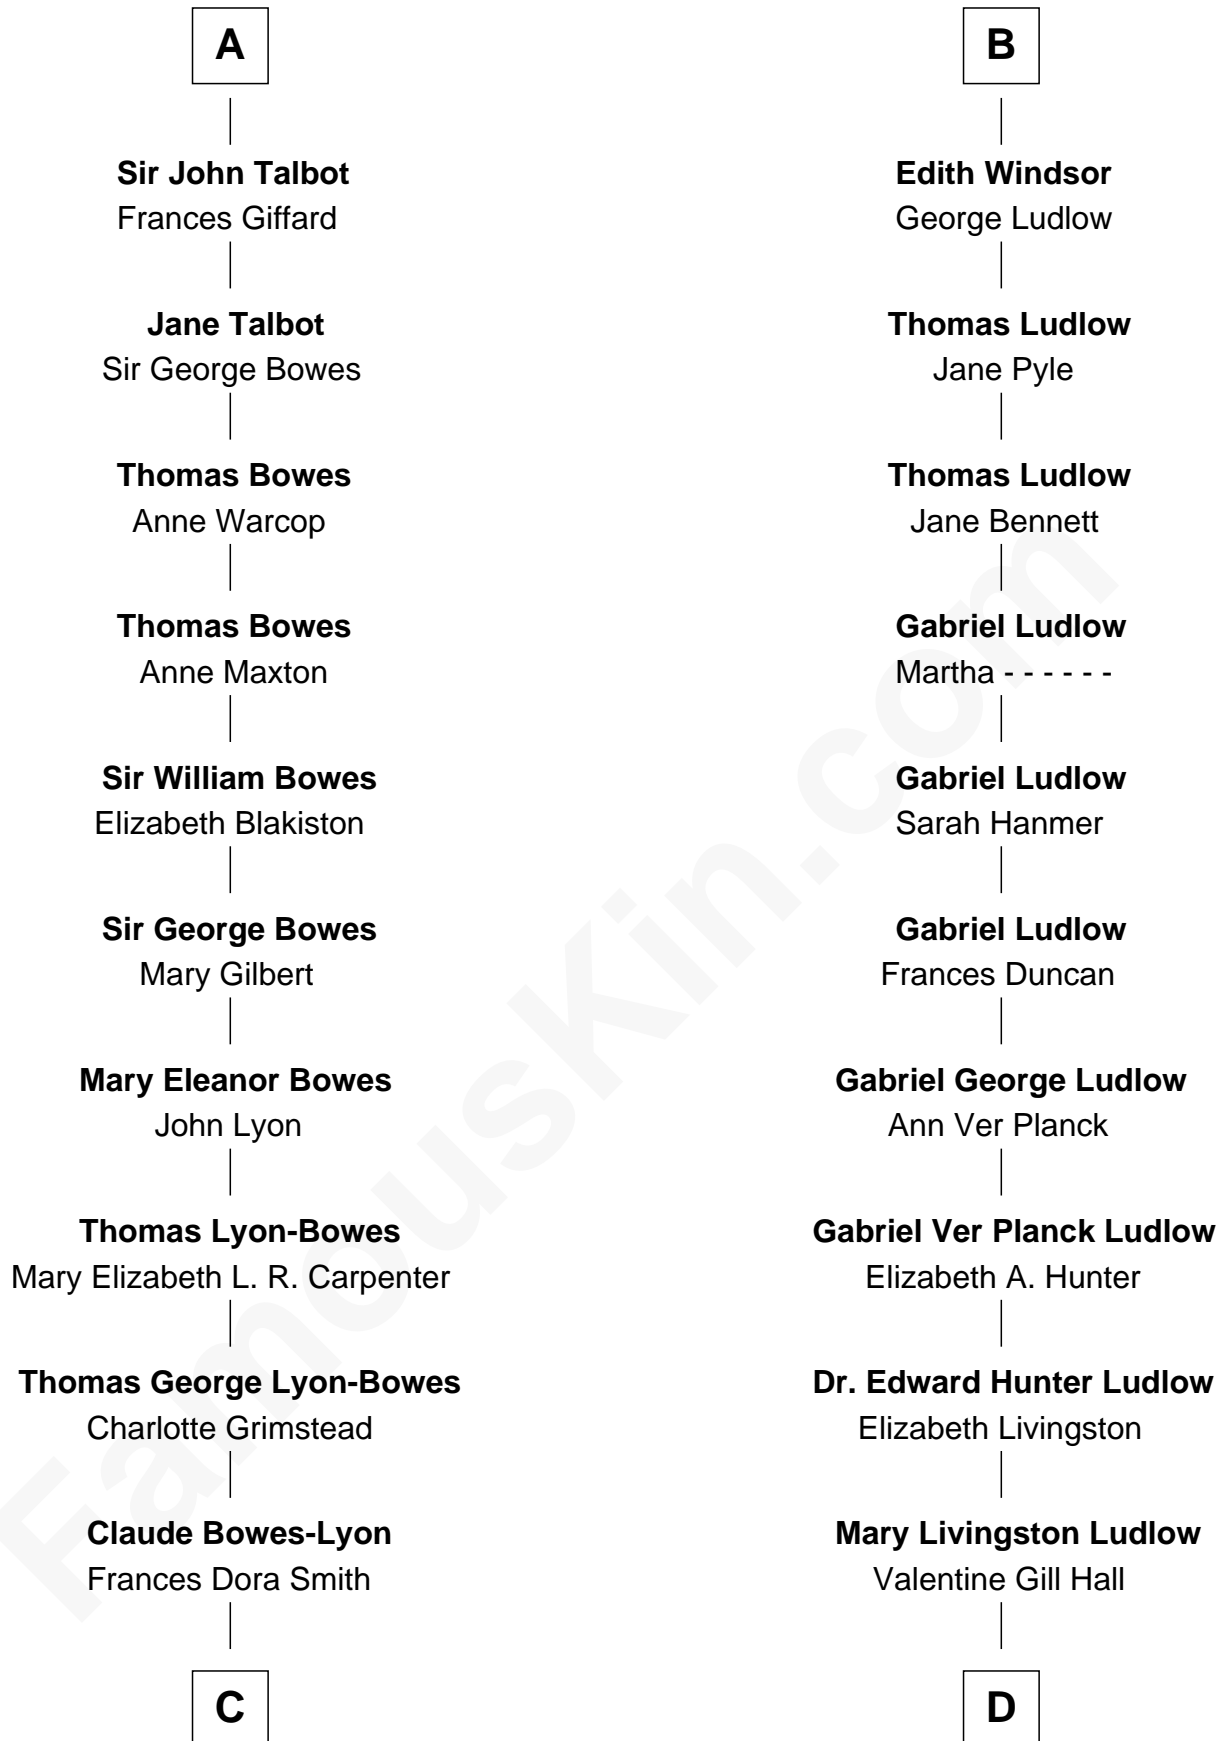

FamousKin.com
Relationship Chart of
Prince William
Prince of Wales

18th cousin 3 times removed of

Eleanor Roosevelt
First Lady of President Franklin D. Roosevelt

C

Claude George Bowes-Lyon
Cecilia Nina Cavendish-Bentinck

Elizabeth Bowes-Lyon
George VI, King of the United Kingdom

Elizabeth II, Queen of the United Kingdom
Prince Philip of Edinburgh

Charles III, King of the United Kingdom
Princess Diana Frances Spencer

Prince William
Prince of Wales

D

Anna Rebecca Hall
Elliott Roosevelt

Eleanor Roosevelt
First Lady of Franklin Roosevelt

FamousKin.com