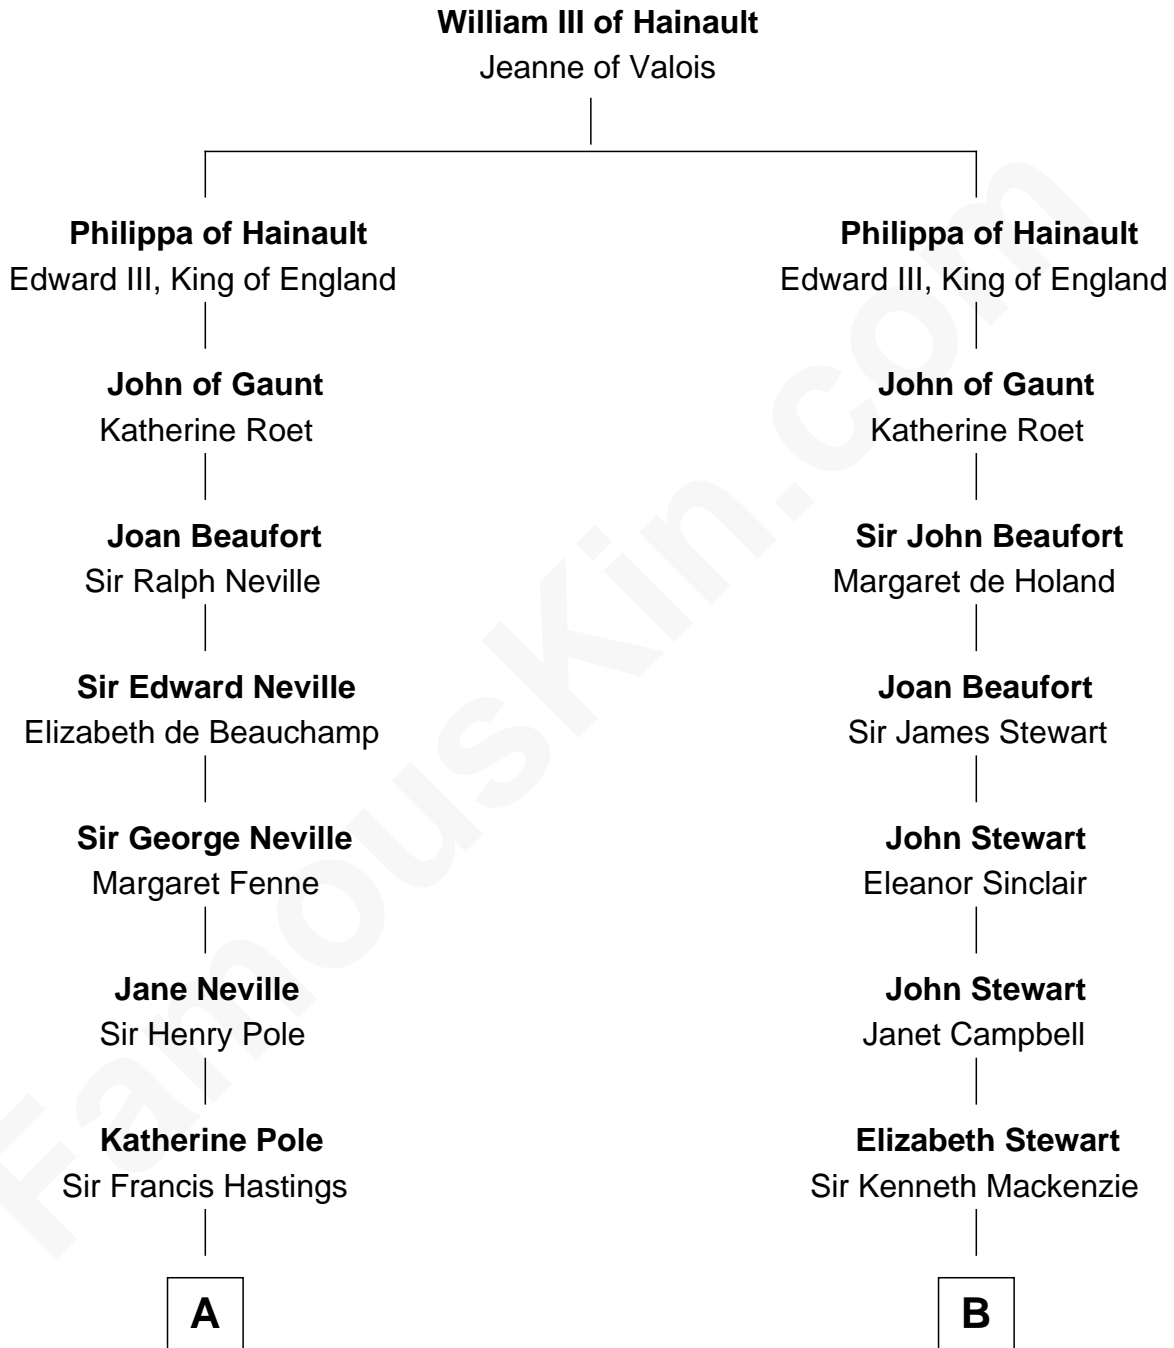

FamousKin.com
Relationship Chart of
Prince William
Prince of Wales

17th cousin 3 times removed of
Theodore Roosevelt
26th U.S. President

C

—
Albert Edward John Spencer

Cynthia Elinor Beatrix Hamilton

—
Edward John Spencer

Frances Ruth Burke Roche

—
Princess Diana Frances Spencer

Charles III, King of the United Kingdom

—
Prince William

Prince of Wales