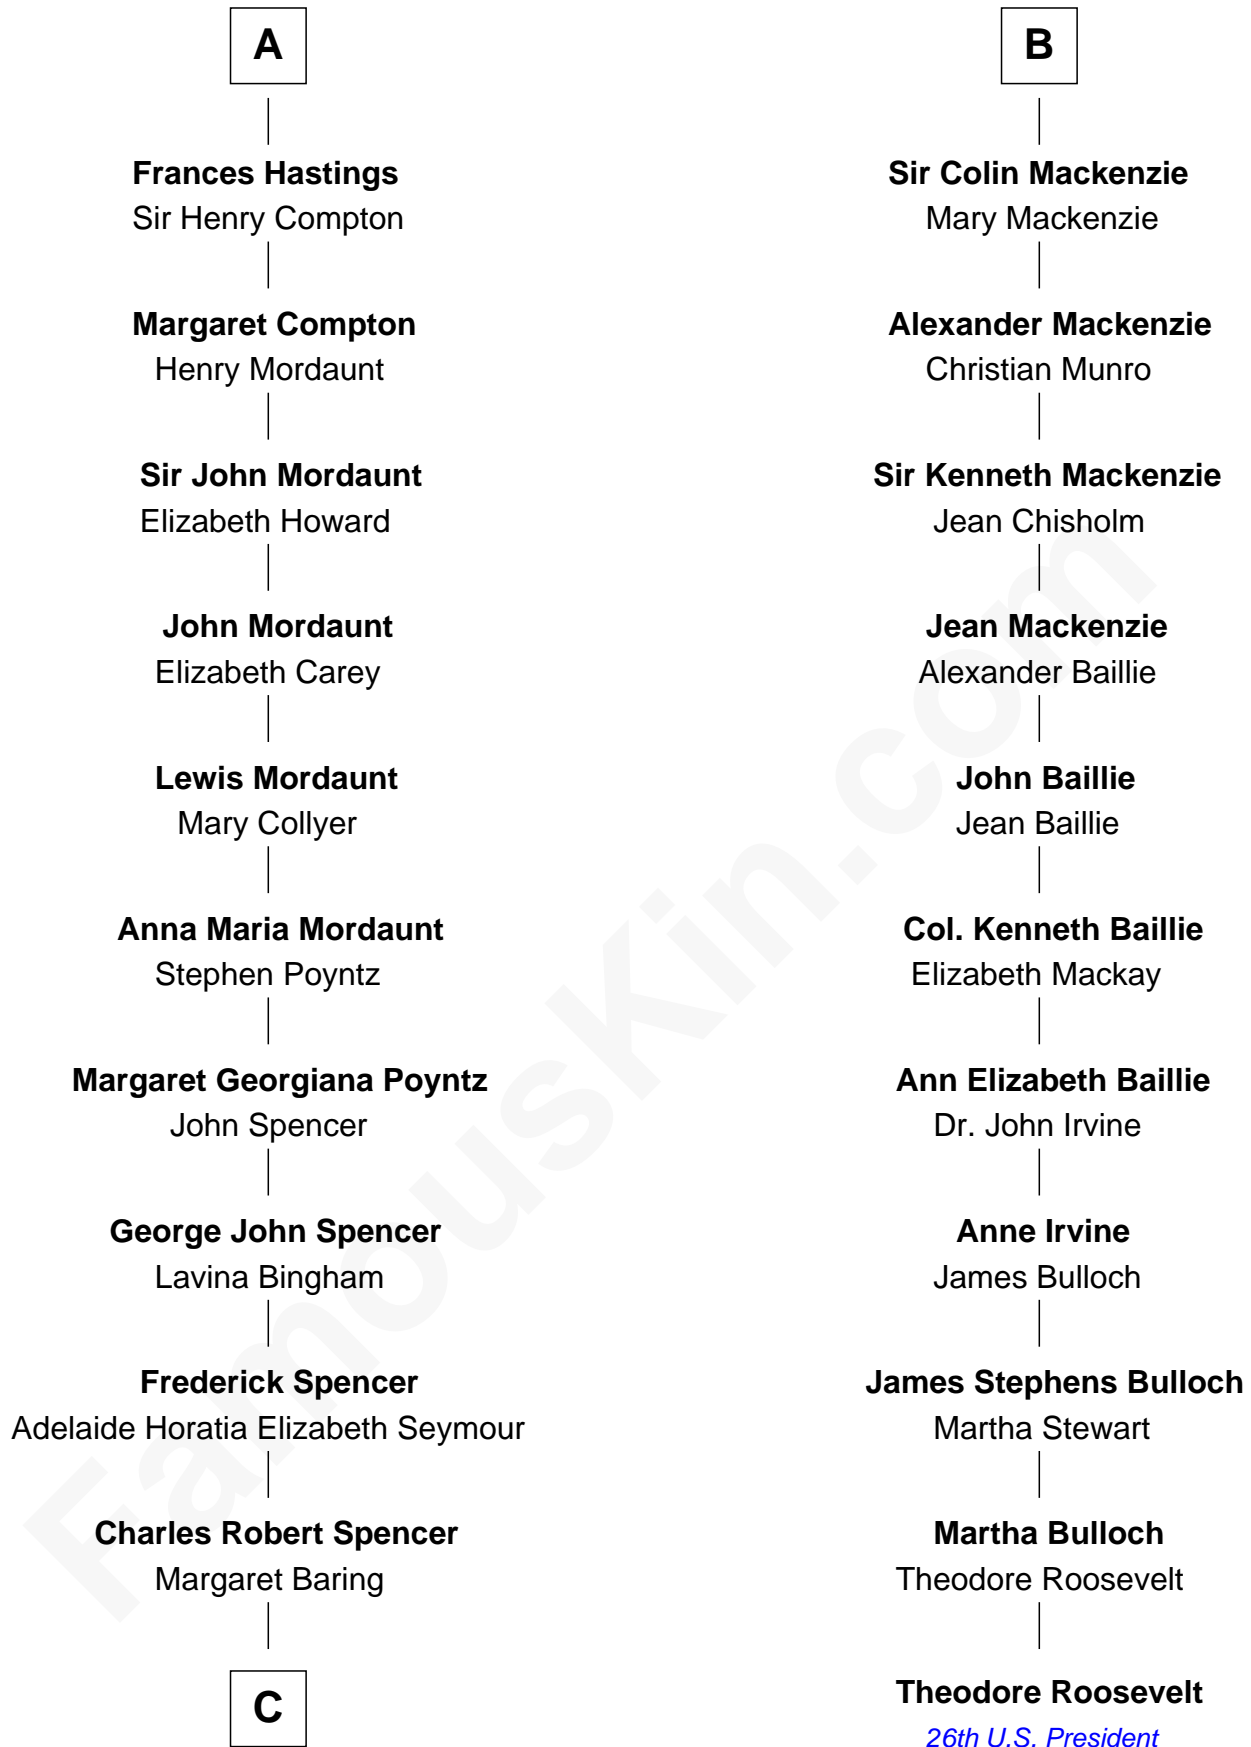

**FamousKin.com**  
**Relationship Chart of**  
**Prince William**  
*Prince of Wales*

17th cousin 3 times removed of  
**Theodore Roosevelt**  
*26th U.S. President*

**C**

**Albert Edward John Spencer**

Cynthia Elinor Beatrix Hamilton

**Edward John Spencer**

Frances Ruth Burke Roche

**Princess Diana Frances Spencer**

Charles III, King of the United Kingdom

**Prince William**

*Prince of Wales*