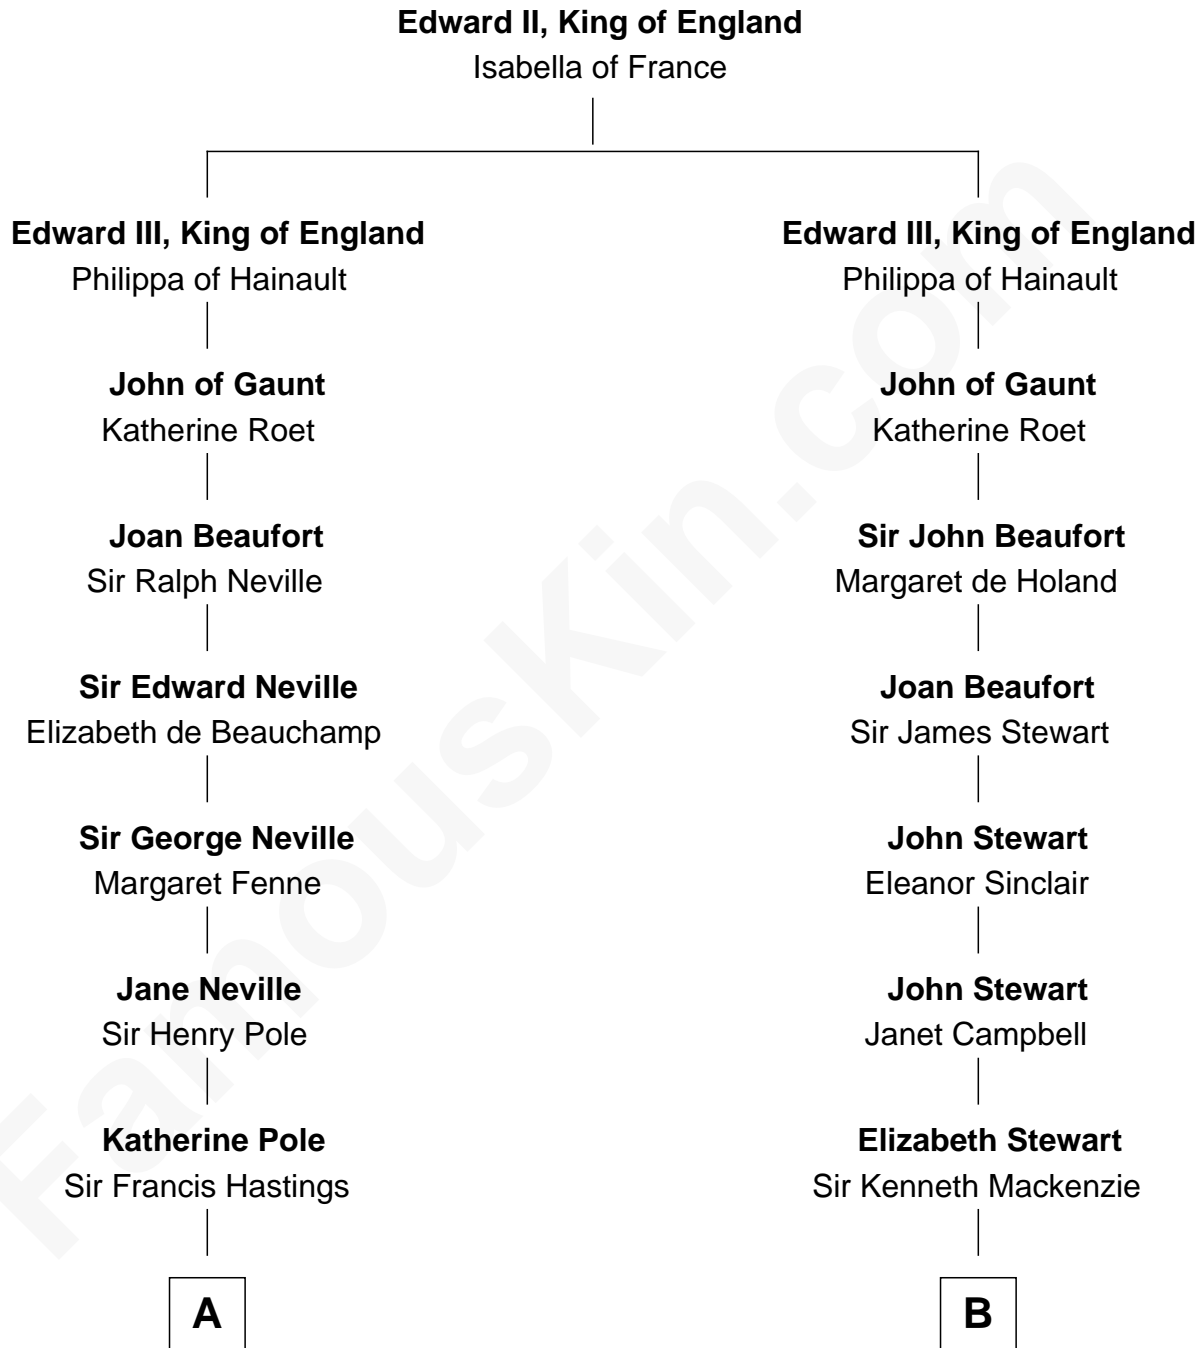

**FamousKin.com**  
**Relationship Chart of**  
**Prince William**  
*Prince of Wales*

17th cousin 3 times removed of  
**Theodore Roosevelt**  
*26th U.S. President*

**C**

**Albert Edward John Spencer**

Cynthia Elinor Beatrix Hamilton

**Edward John Spencer**

Frances Ruth Burke Roche

**Princess Diana Frances Spencer**

Charles III, King of the United Kingdom

**Prince William**

*Prince of Wales*