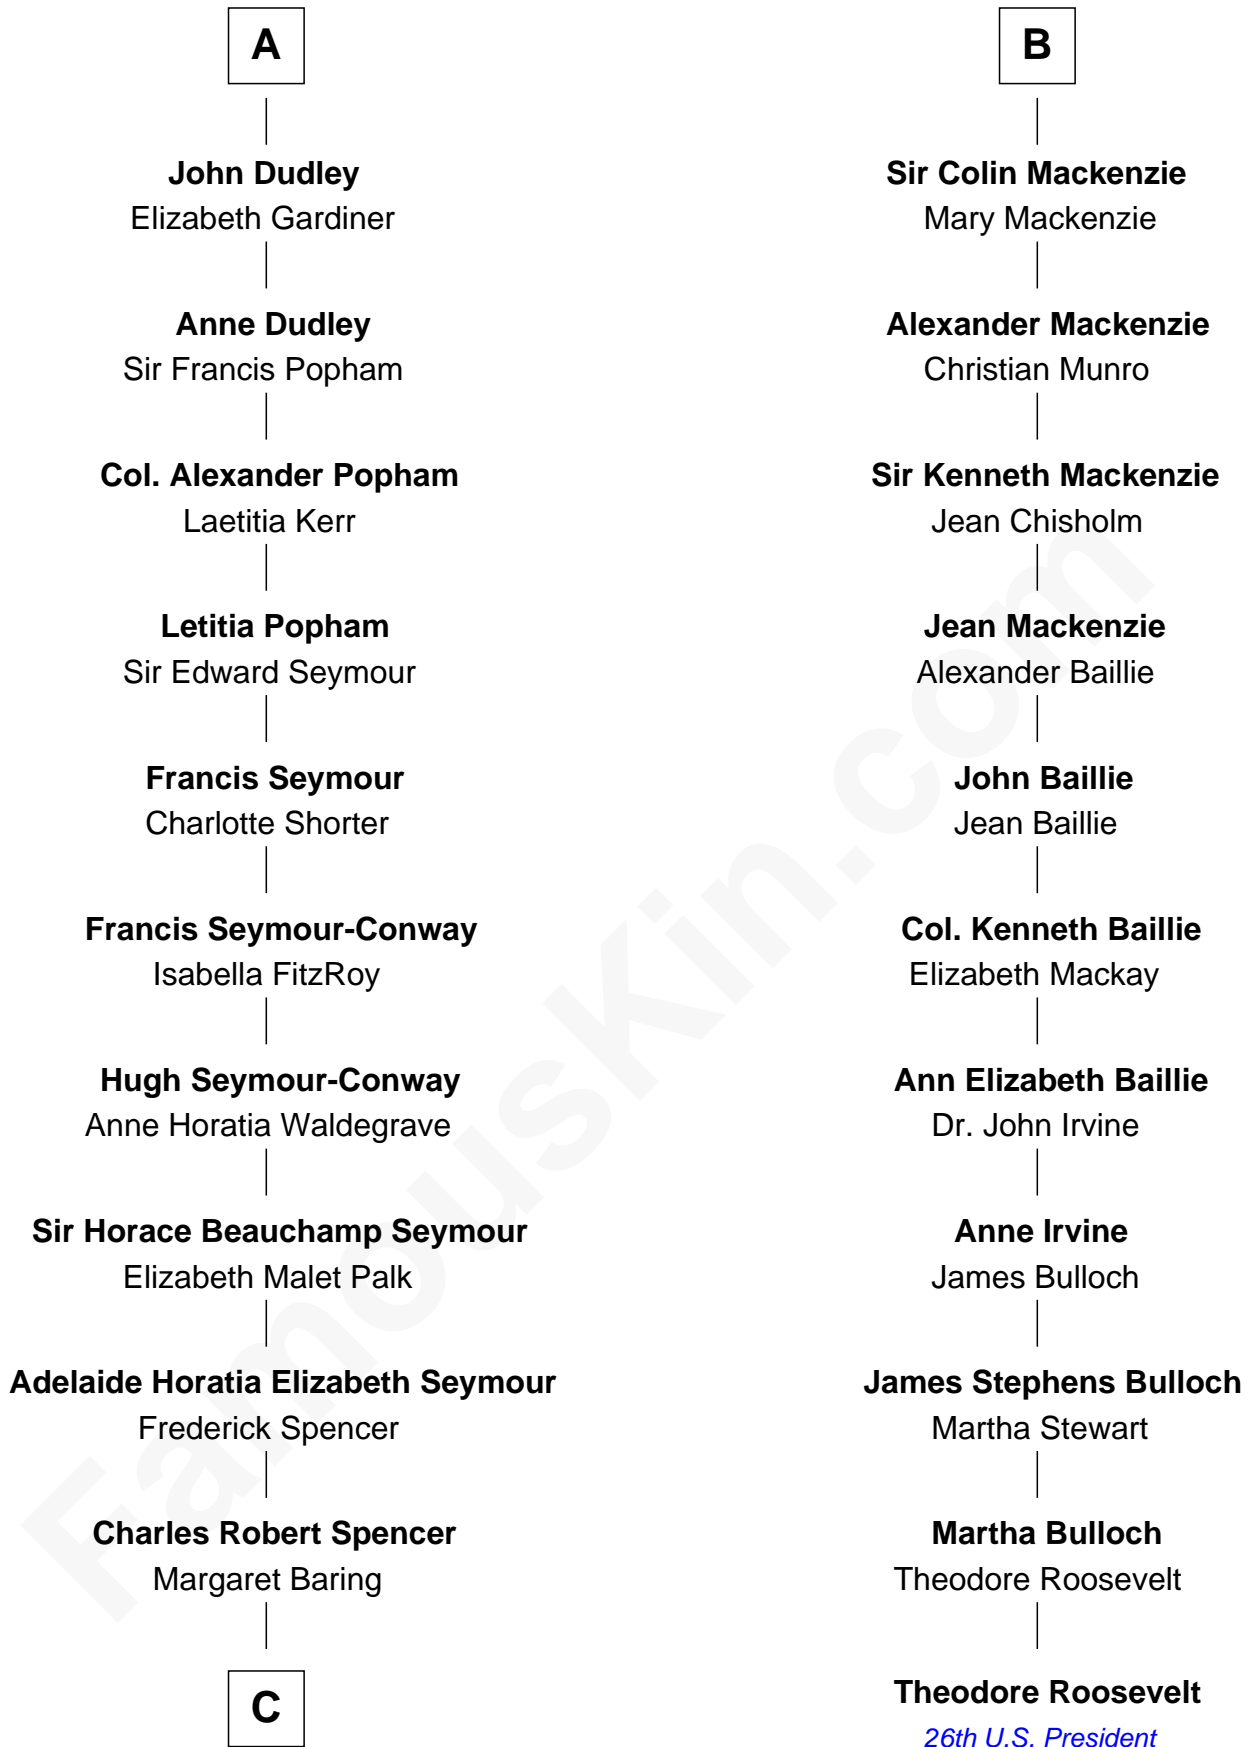

FamousKin.com
Relationship Chart of
Prince William
Prince of Wales

17th cousin 3 times removed of
Theodore Roosevelt
26th U.S. President

Henry Plantagenet
Maud de Chaworth

Mary Plantagenet
Henry de Percy

Sir Henry Percy
Margaret de Neville

Sir Henry Percy
Elizabeth Mortimer

Elizabeth Percy
Sir John Clifford

Thomas Clifford
Joan Dacre

Matilda Clifford
Sir Edmund Sutton

Thomas Dudley
Grace Threlkeld

A

Eleanor Plantagenet
Richard Fitzalan

Alice Fitzalan
Sir Thomas de Holand

Margaret de Holand
Sir John Beaufort

Joan Beaufort
Sir James Stewart

John Stewart
Eleanor Sinclair

John Stewart
Janet Campbell

Elizabeth Stewart
Sir Kenneth Mackenzie

B

C

Albert Edward John Spencer

Cynthia Elinor Beatrix Hamilton

Edward John Spencer

Frances Ruth Burke Roche

Princess Diana Frances Spencer

Charles III, King of the United Kingdom

Prince William

Prince of Wales