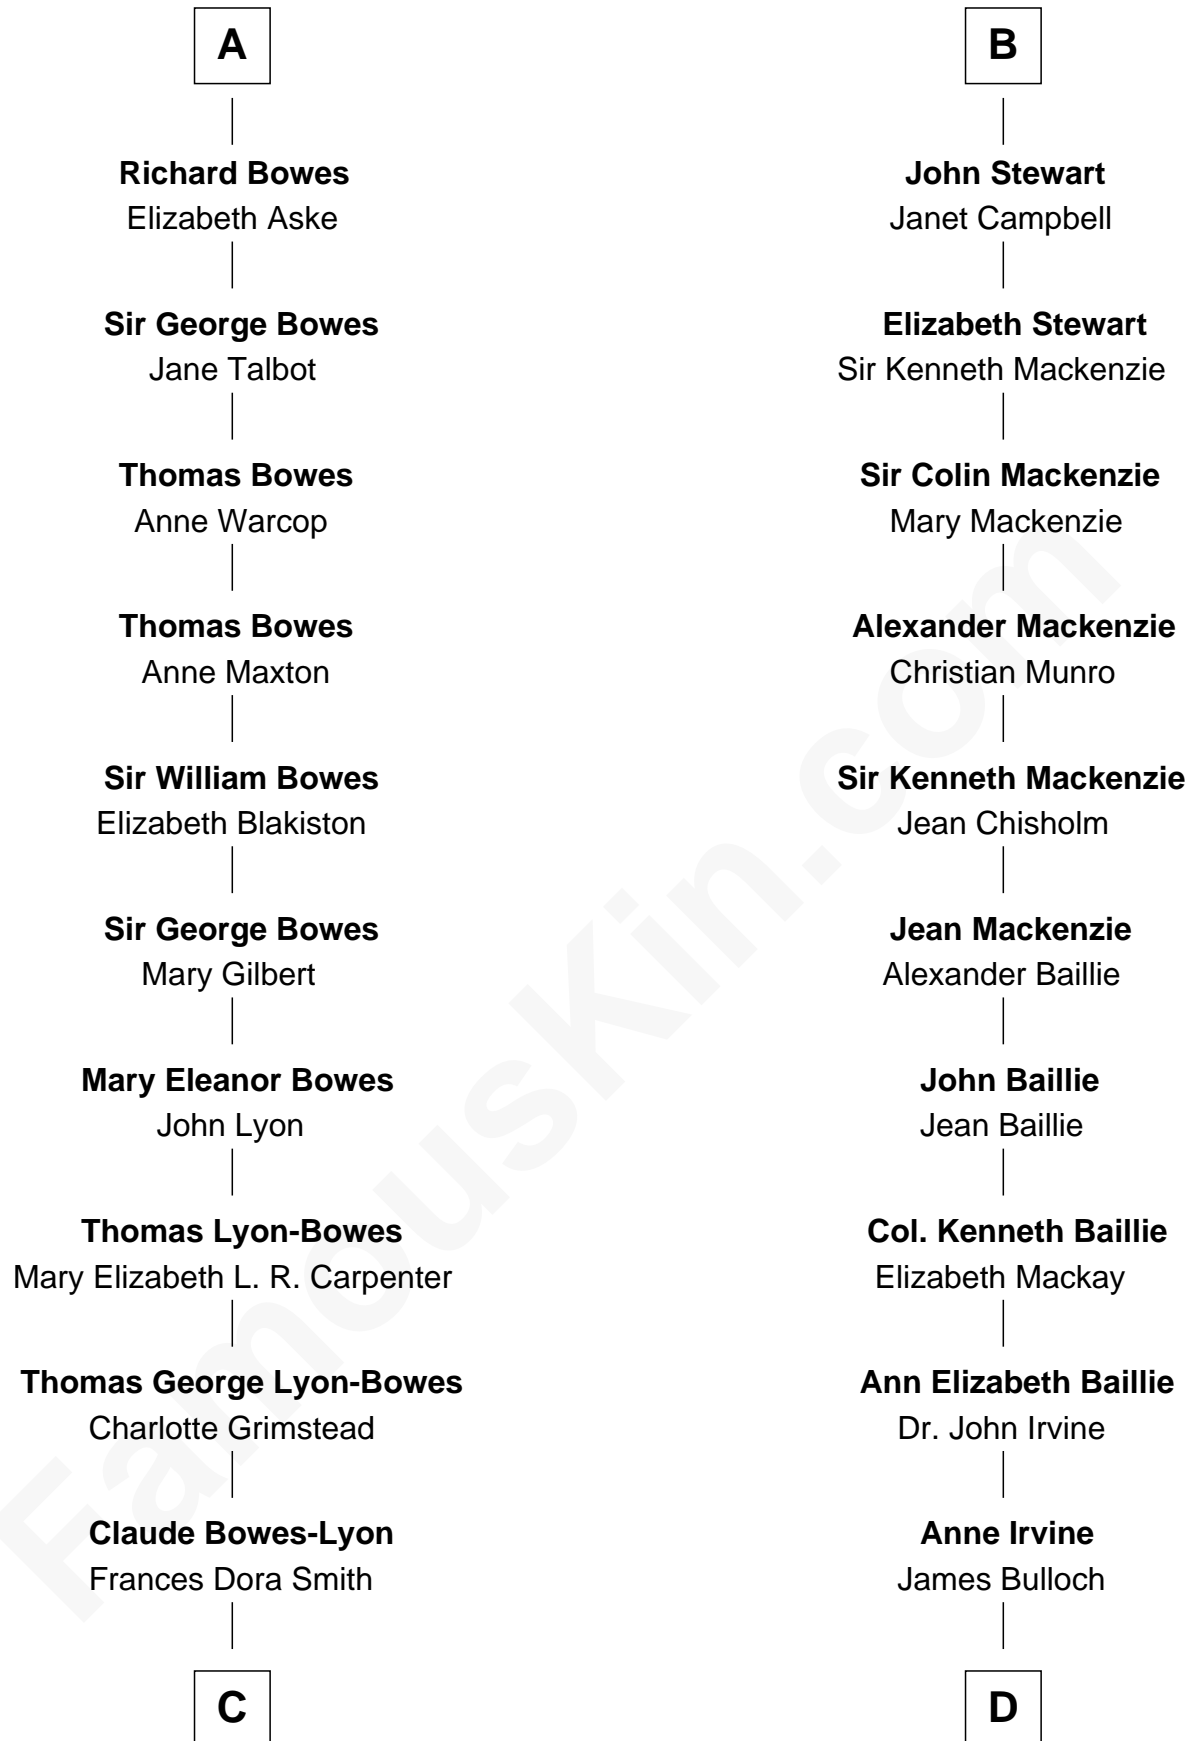

**FamousKin.com**  
**Relationship Chart of**  
**Prince William**  
*Prince of Wales*

19th cousin 2 times removed of  
**Theodore Roosevelt**  
*26th U.S. President*

**C**

**Claude George Bowes-Lyon**  
Cecilia Nina Cavendish-Bentinck

**Elizabeth Bowes-Lyon**  
George VI, King of the United Kingdom

**Elizabeth II, Queen of the United Kingdom**  
Prince Philip of Edinburgh

**Charles III, King of the United Kingdom**  
Princess Diana Frances Spencer

**Prince William**  
*Prince of Wales*

**D**

**James Stephens Bulloch**  
Martha Stewart

**Martha Bulloch**  
Theodore Roosevelt

**Theodore Roosevelt**  
*26th U.S. President*