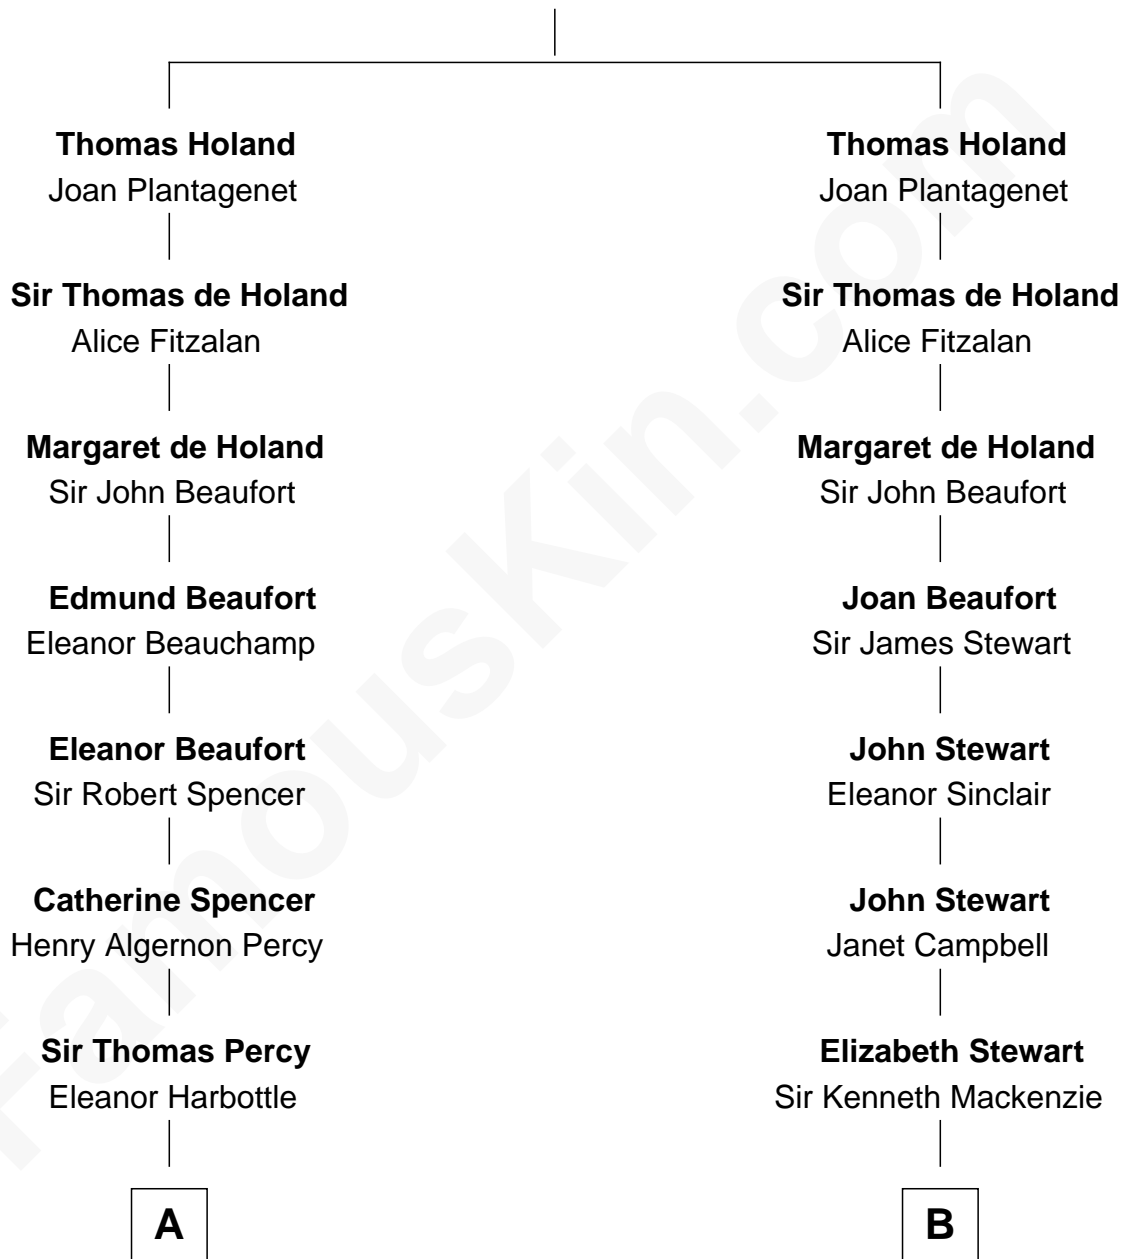

FamousKin.com Relationship Chart of

Prince William

Prince of Wales

17th cousin 4 times removed of

Theodore Roosevelt

26th U.S. President

Sir Robert de Holland

Maude la Zouche

A

Henry Percy
Katherine Neville

Henry Percy
Dorothy Devereux

Dorothy Percy
Robert Sydney

Dorothy Sydney
Henry Spencer

Sir Robert Spencer
Ann Digby

Sir Charles Spencer
Anne Churchill

John Spencer
Georgiana Carolina Carteret