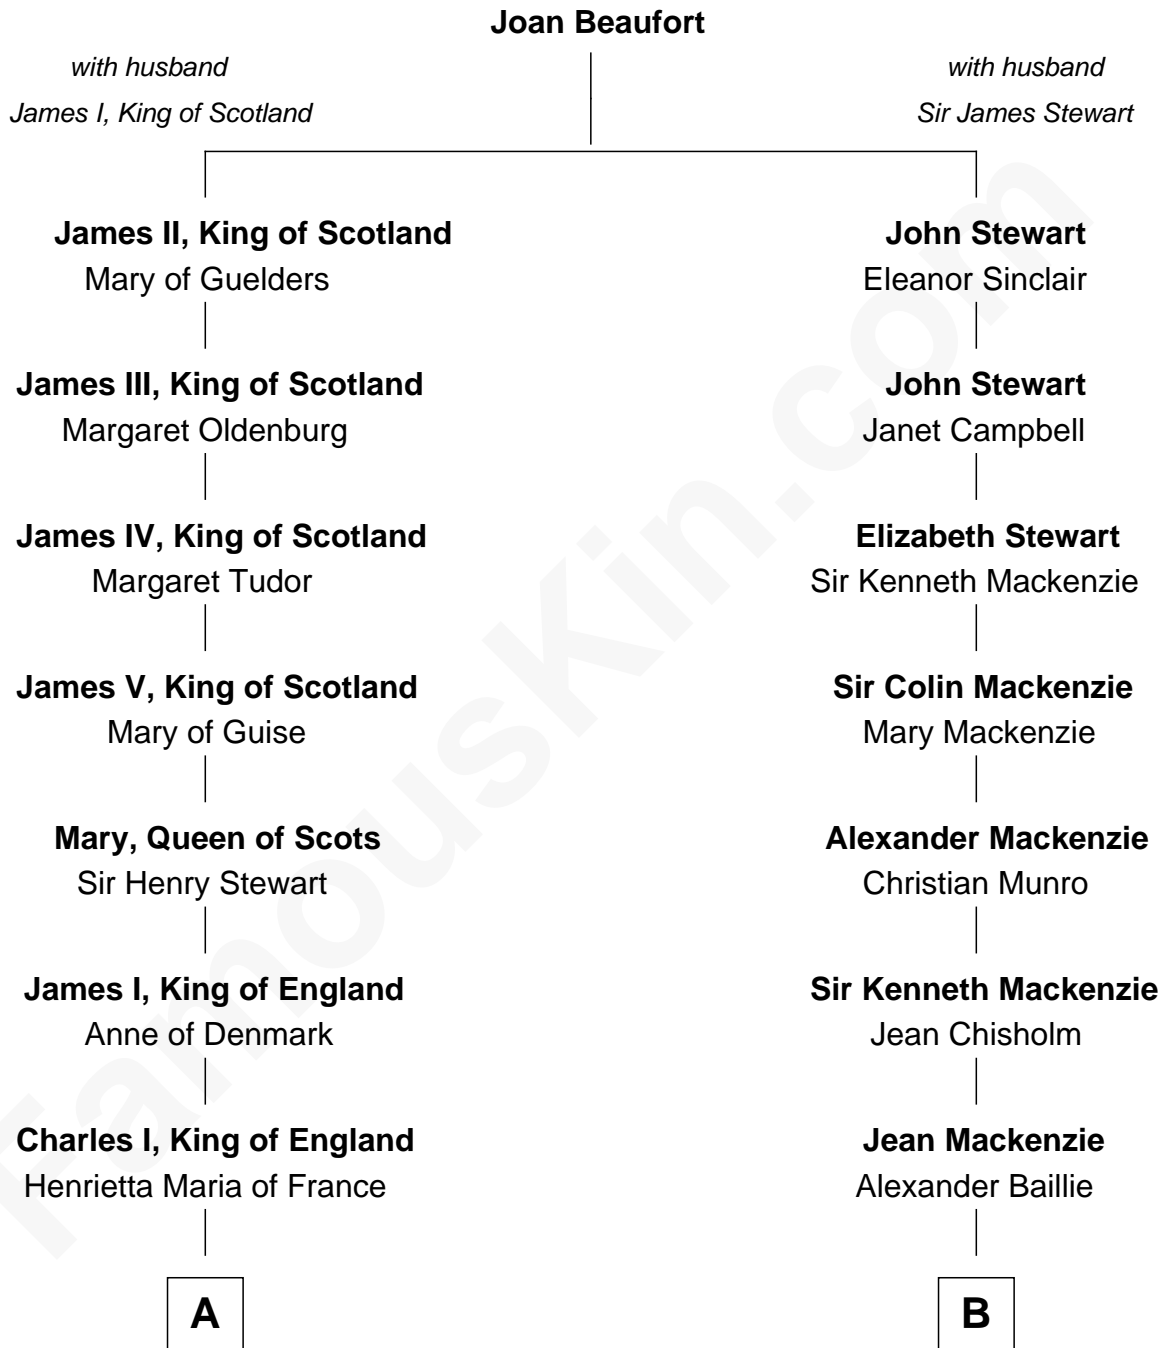

FamousKin.com

Relationship Chart of

Prince William

Prince of Wales

13th cousin 5 times removed of

Theodore Roosevelt

26th U.S. President

C

Princess Diana Frances Spencer
Charles III, King of the United Kingdom

Prince William
Prince of Wales

FamousKin.com