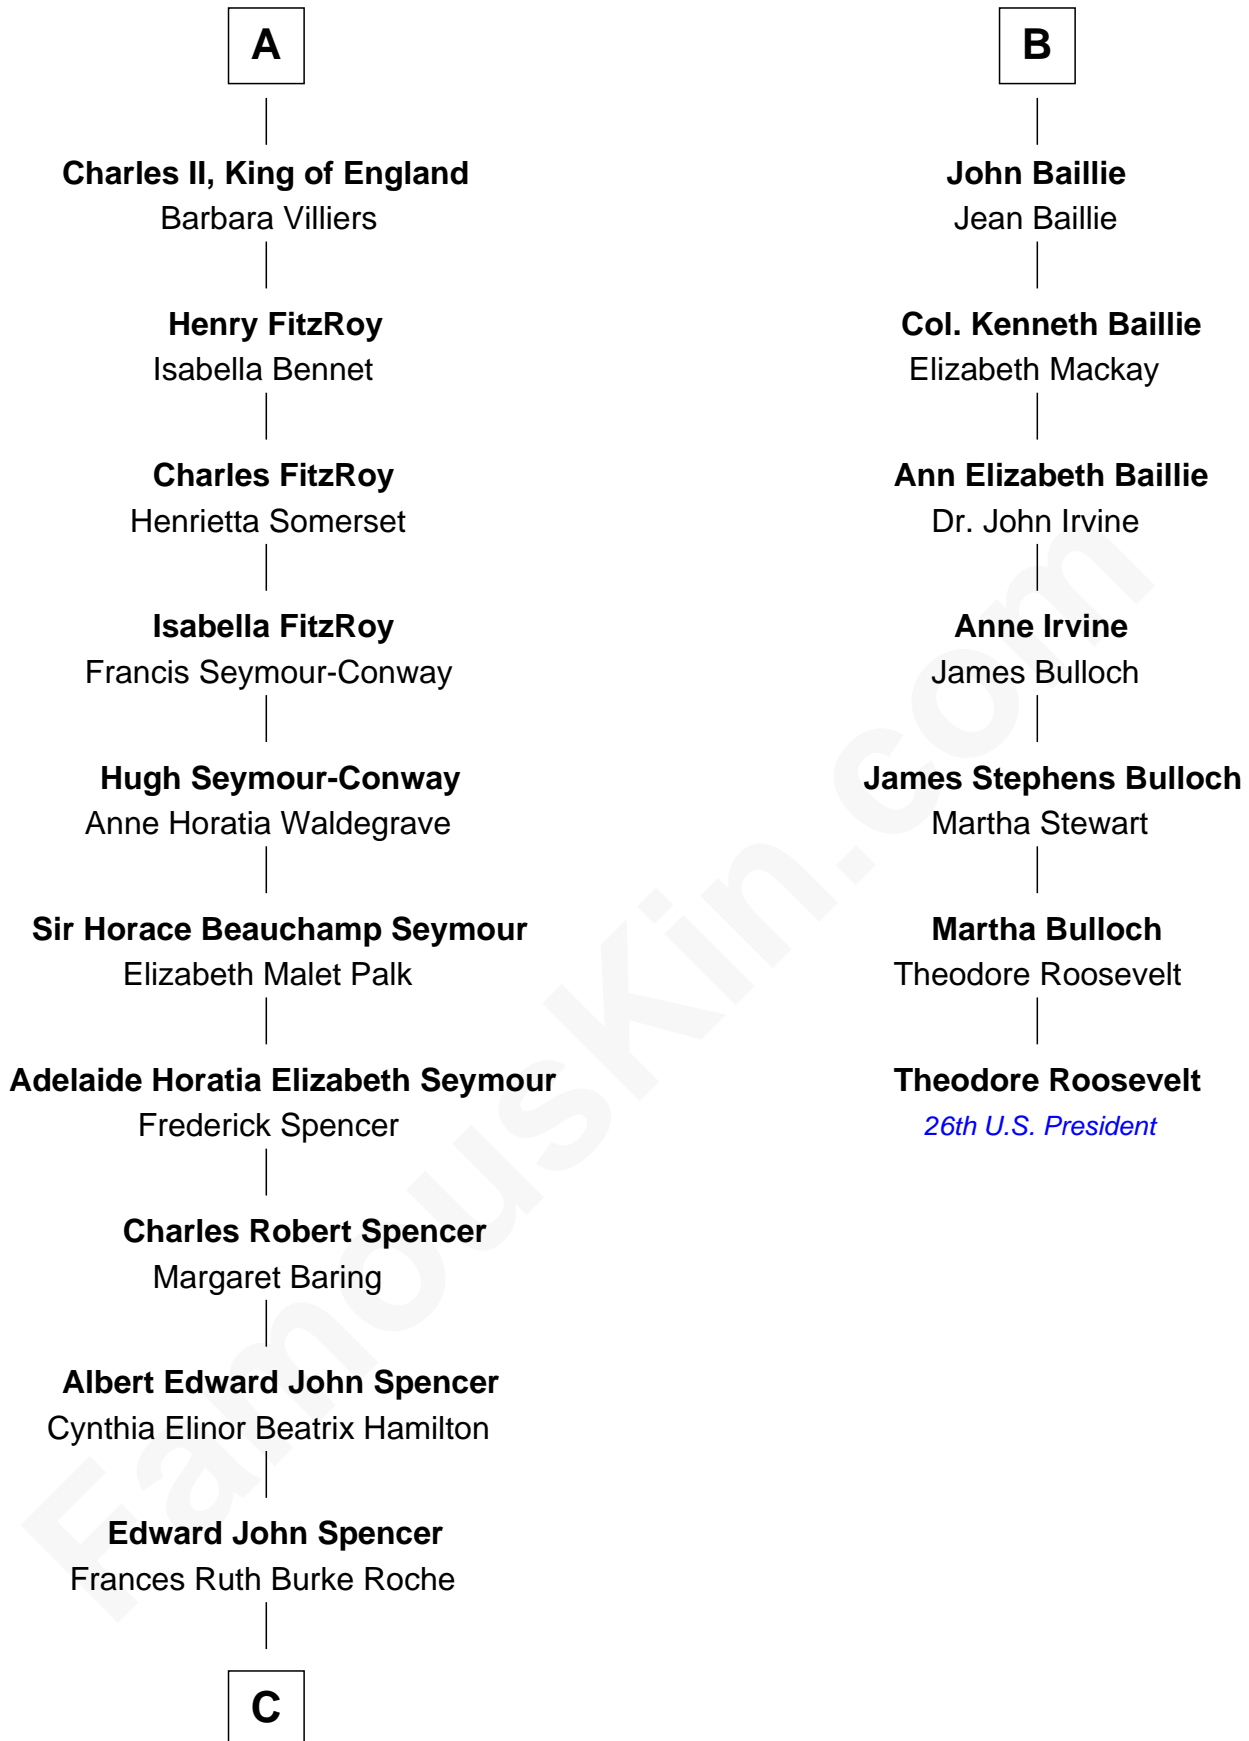

FamousKin.com

Relationship Chart of

Prince William

Prince of Wales

13th cousin 5 times removed of

Theodore Roosevelt

26th U.S. President

C

Princess Diana Frances Spencer
Charles III, King of the United Kingdom

Prince William
Prince of Wales

FamousKin.com