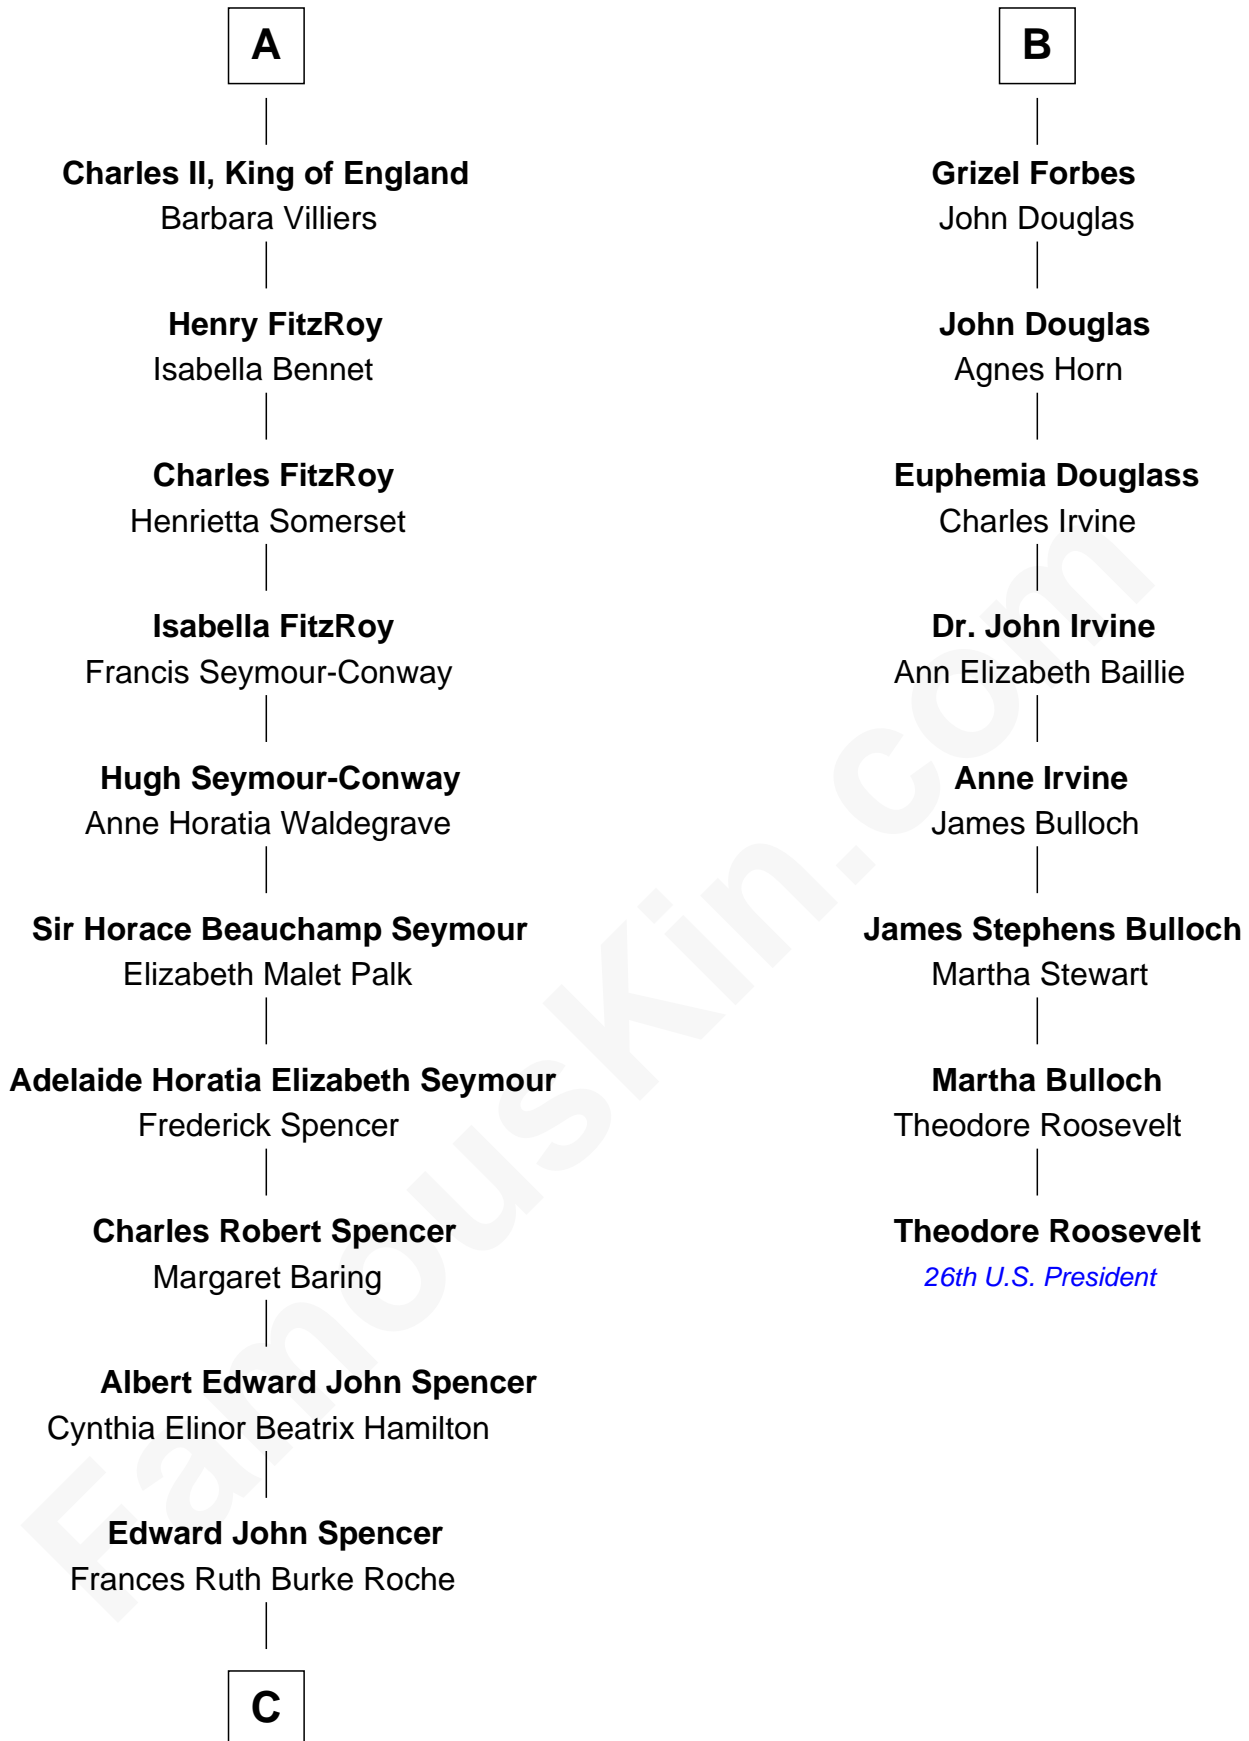

FamousKin.com
Relationship Chart of
Prince William
Prince of Wales

14th cousin 4 times removed of
Theodore Roosevelt
26th U.S. President

C

Princess Diana Frances Spencer
Charles III, King of the United Kingdom