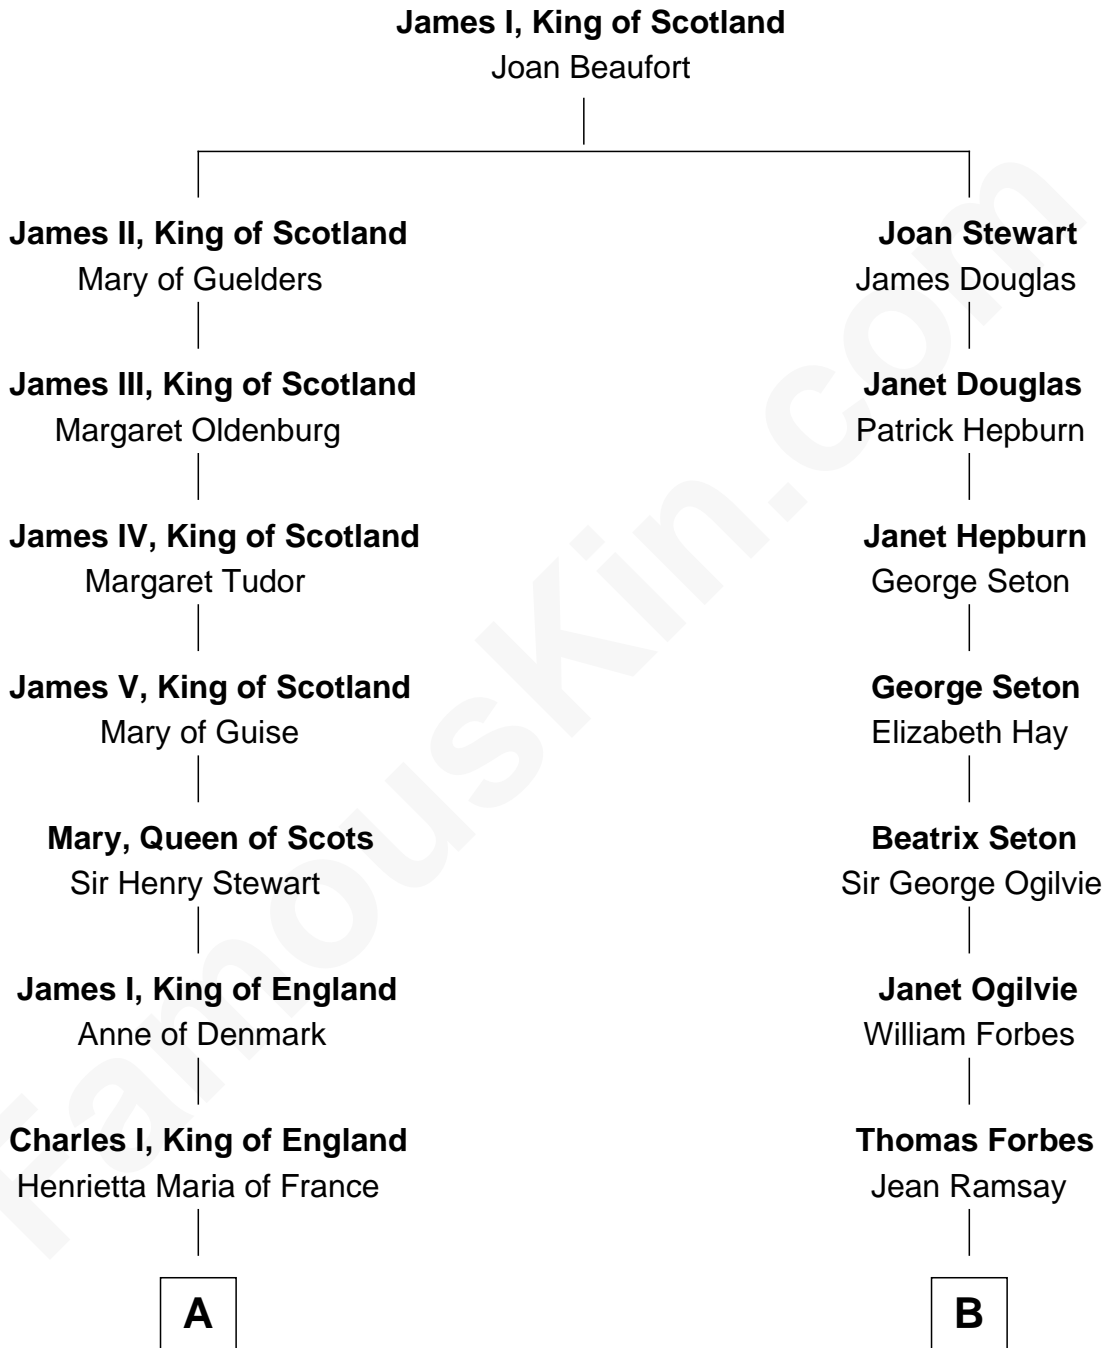

FamousKin.com
Relationship Chart of
Prince William
Prince of Wales

14th cousin 4 times removed of
Theodore Roosevelt
26th U.S. President

C

Princess Diana Frances Spencer
Charles III, King of the United Kingdom

Prince William
Prince of Wales

FamousKin.com