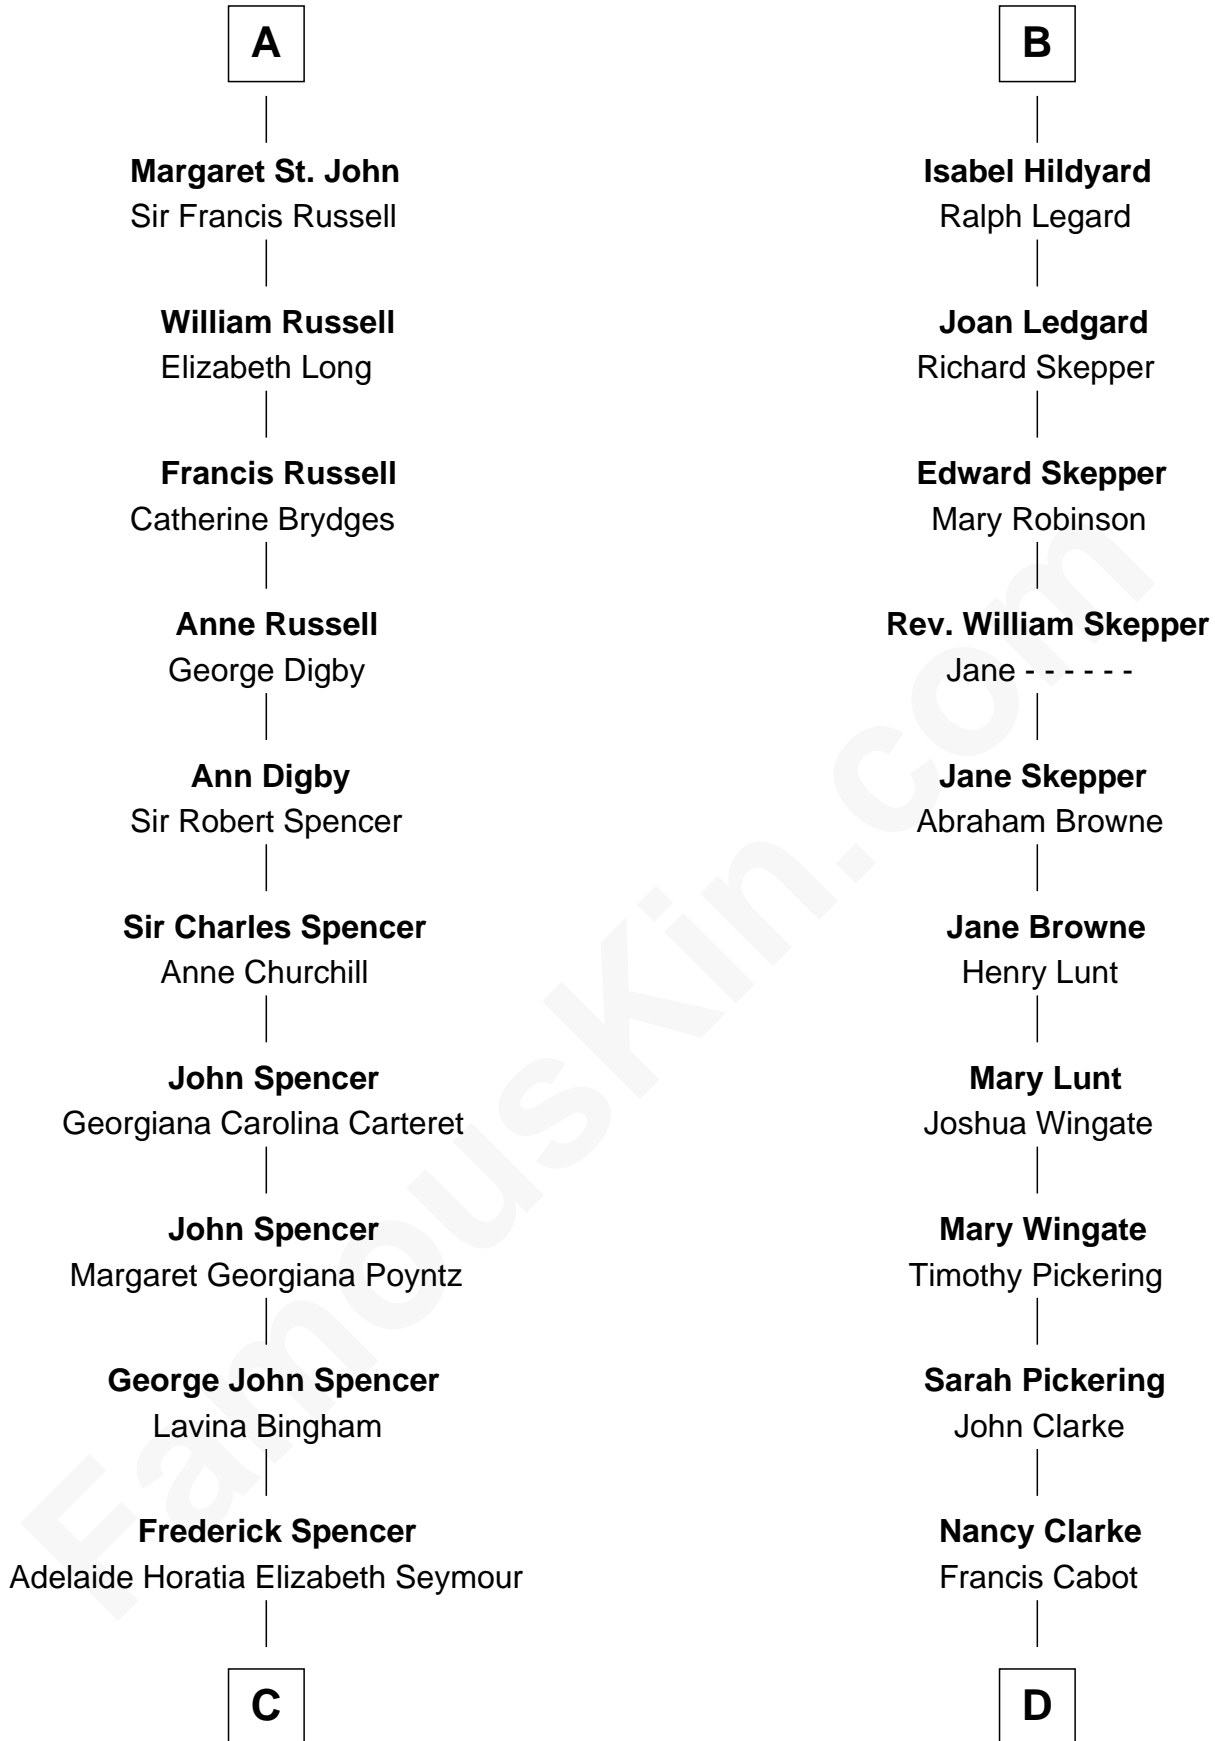

FamousKin.com
Relationship Chart of
Prince William
Prince of Wales

20th cousin 1 time removed of

Alice (Lee) Roosevelt
First Wife of President Theodore Roosevelt

C

Charles Robert Spencer

Margaret Baring

Albert Edward John Spencer

Cynthia Elinor Beatrix Hamilton

Edward John Spencer

Frances Ruth Burke Roche

Princess Diana Frances Spencer

Charles III, King of the United Kingdom

Prince William

Prince of Wales

D